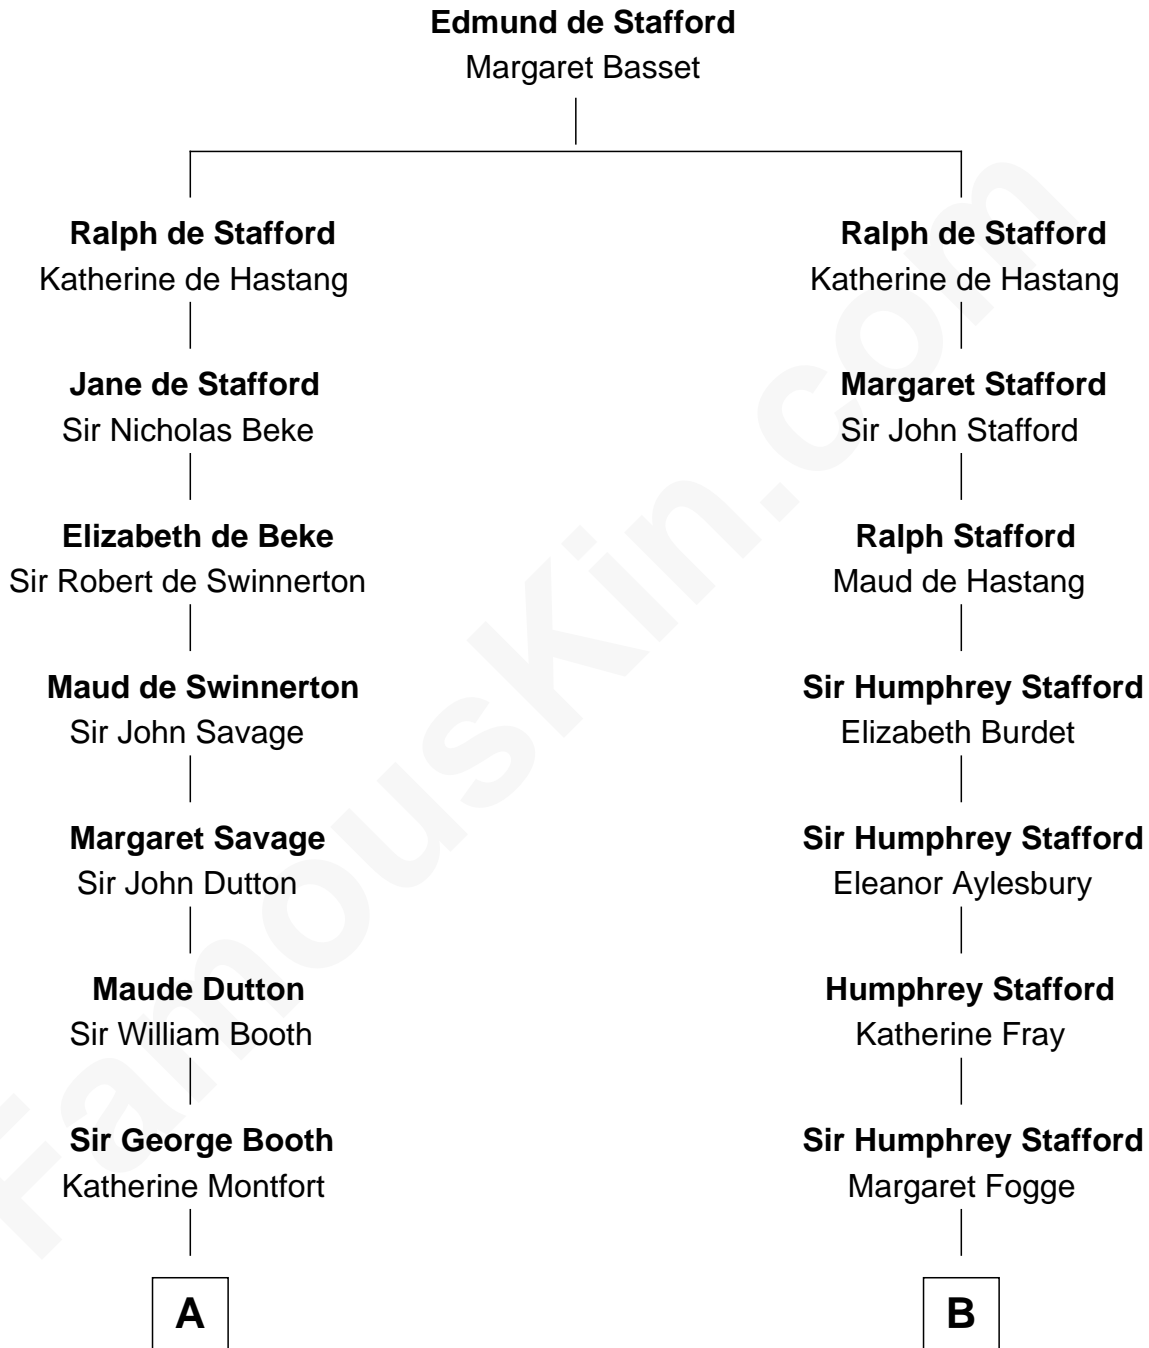

FamousKin.com Relationship Chart of

Christian Herter

59th Governor of Massachusetts

20th cousin 1 time removed of

Jimmy Carter

39th U.S. President

C

Sarah Fiske
Erastus Miles

Archibald Miles
Mary Treese

Mary Miles
Christian Herter

Albert Herter
Adele McGinnis

Christian Herter
59th Governor of Massachusetts

D

Littleberry Walker Carter
Mary Ann Diligent Seals

William Archibald Carter
Nina Pratt

Earl Carter
Lillian Gordy

Jimmy Carter
39th U.S. President

FamousKin.com