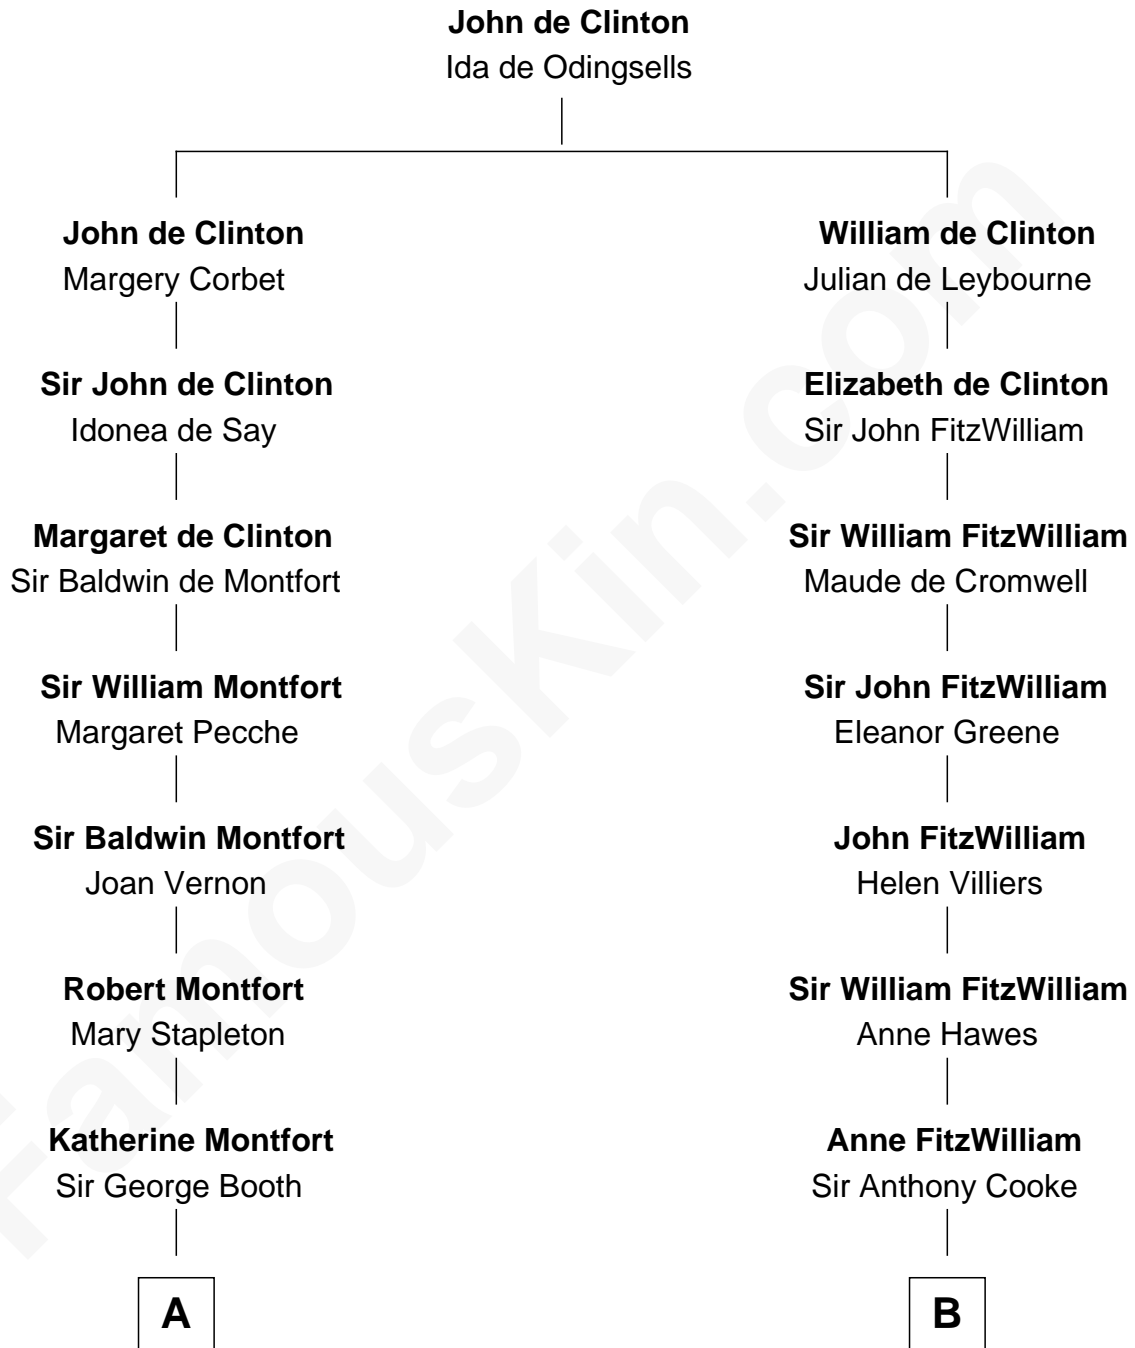

FamousKin.com

Relationship Chart of

Christian Herter

59th Governor of Massachusetts

20th cousin 1 time removed of

Sir Winston Churchill

Prime Minister of the United Kingdom

C

Sarah Fiske
Erastus Miles

Archibald Miles
Mary Treese

Mary Miles
Christian Herter

Albert Herter
Adele McGinnis

Christian Herter
59th Governor of Massachusetts

D

Sir George Spencer-Churchill
Jane Stewart

Sir John Winston Spencer-Churchill
Frances Anne Emily Vane