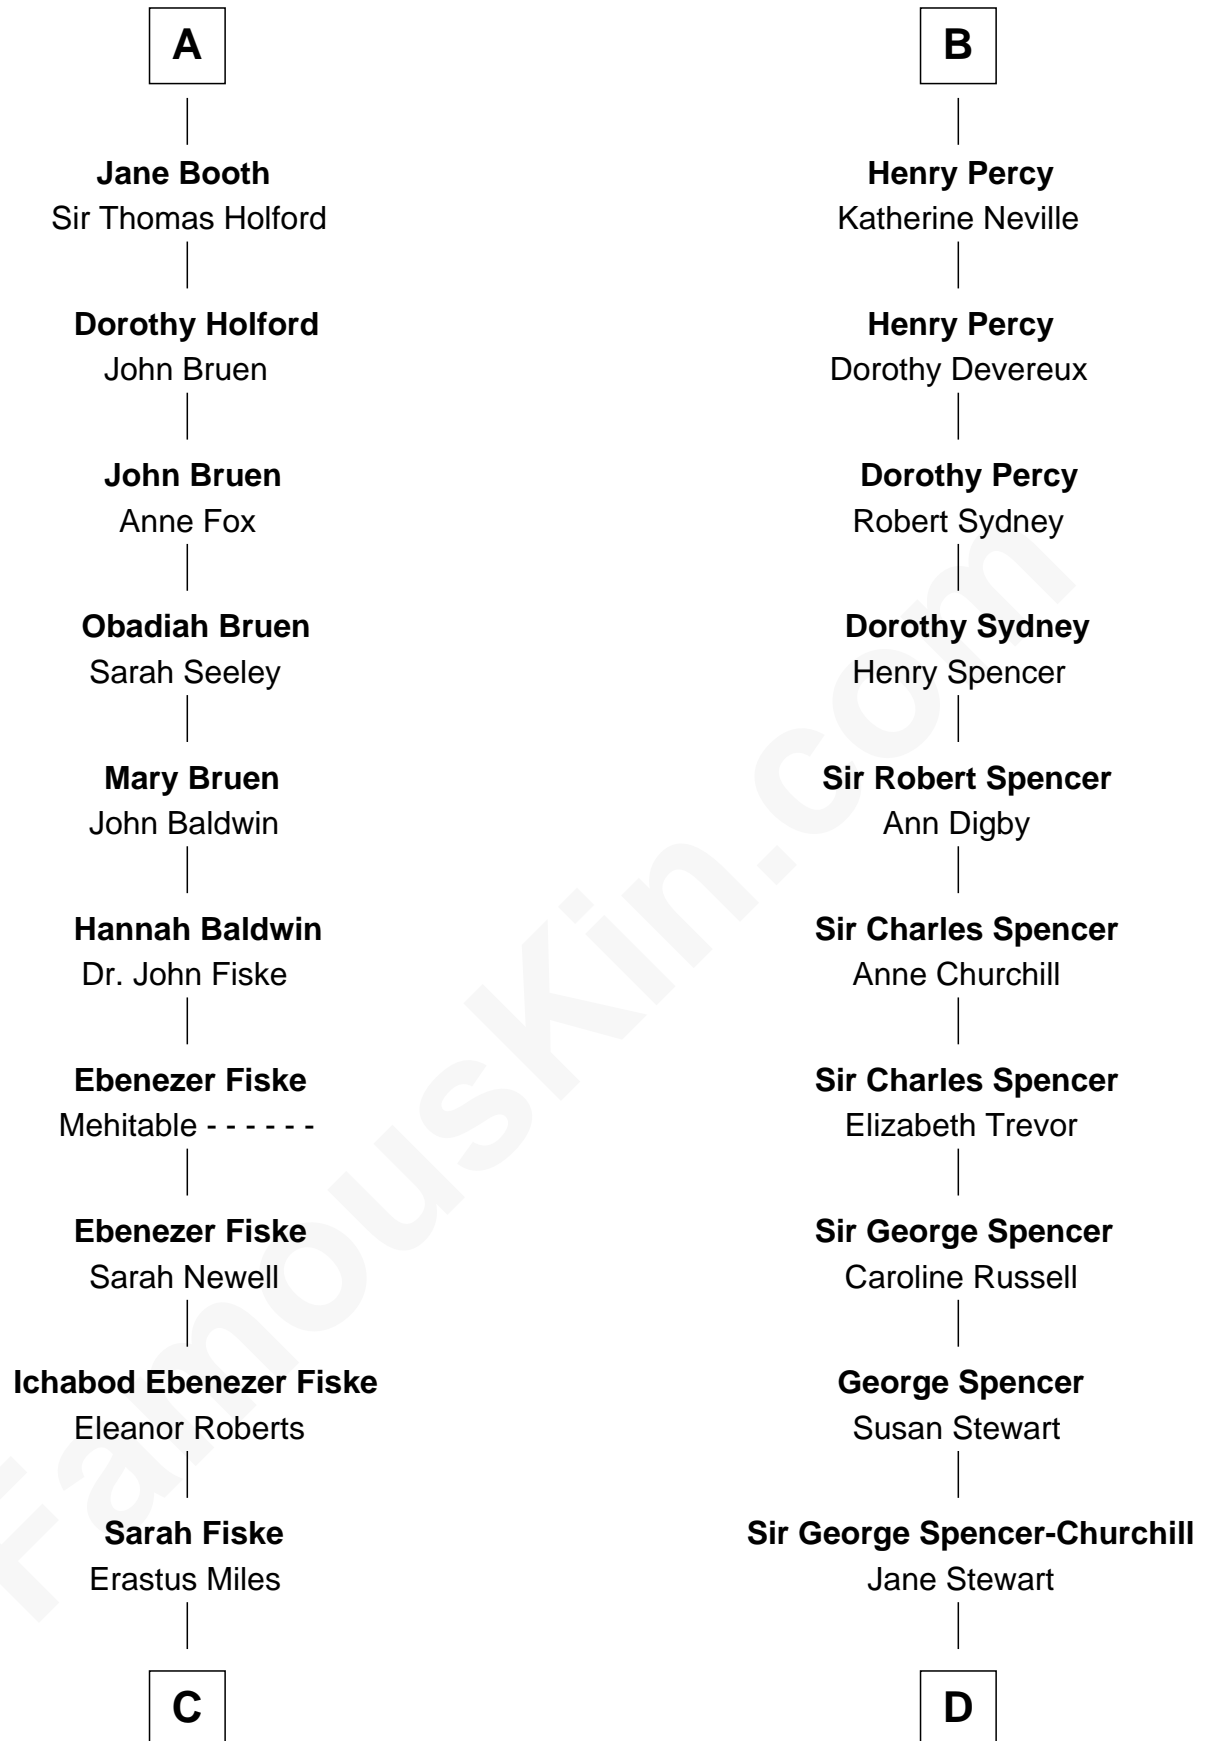

FamousKin.com

Relationship Chart of

Christian Herter

59th Governor of Massachusetts

19th cousin 1 time removed of

Sir Winston Churchill

Prime Minister of the United Kingdom

C