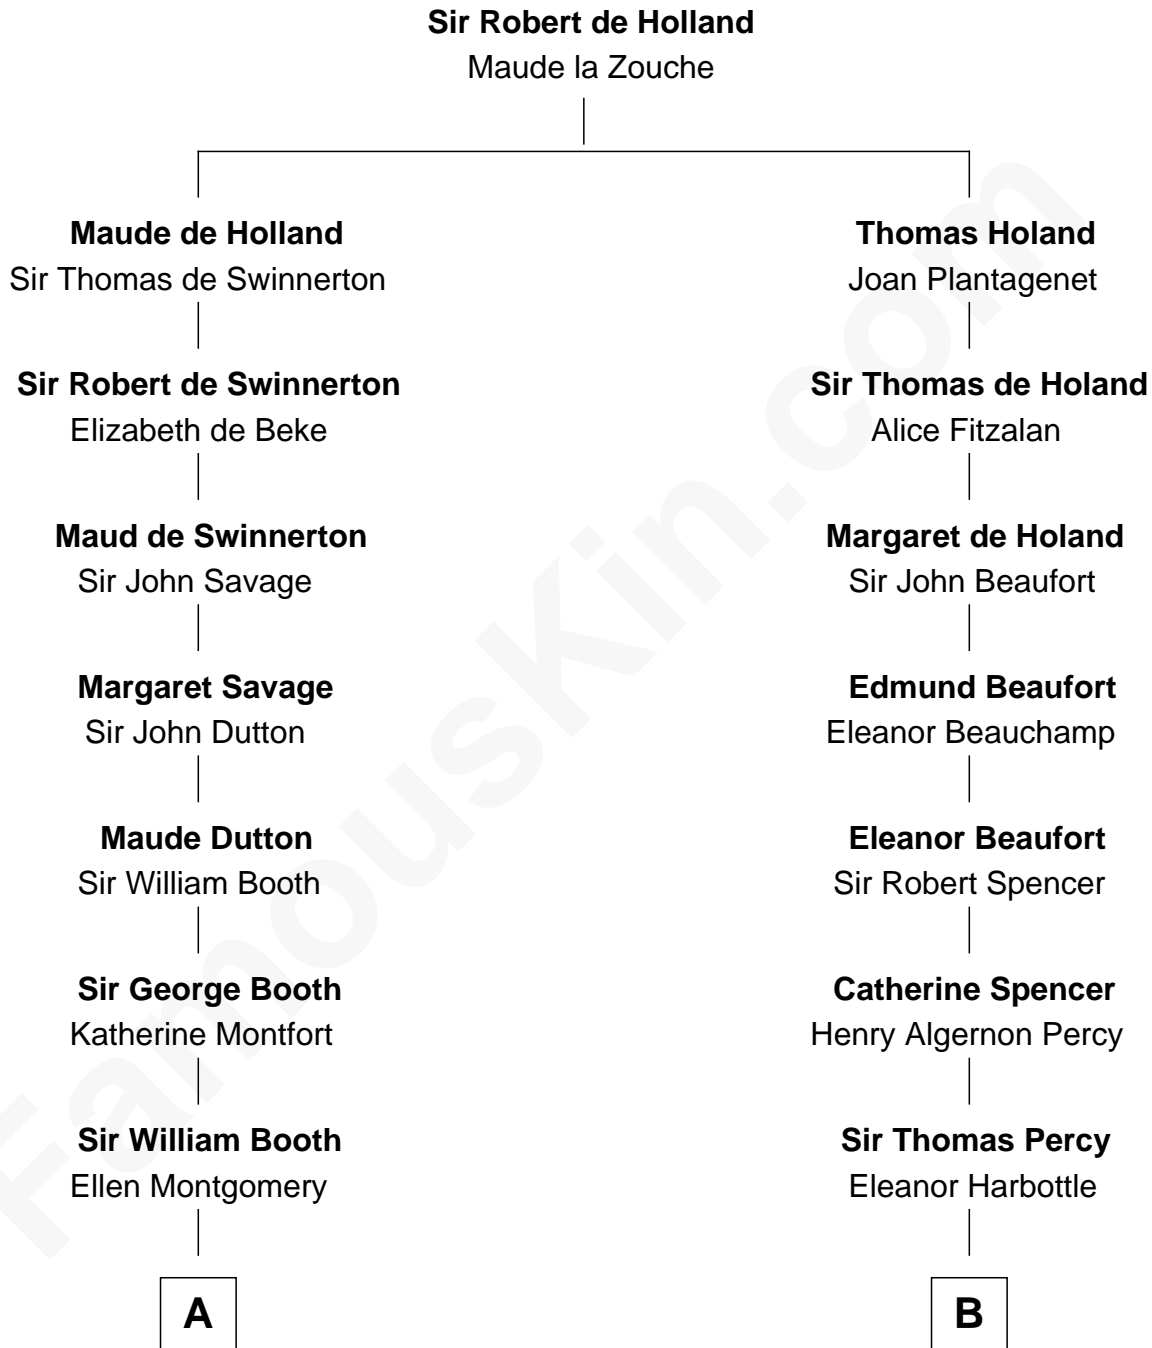

FamousKin.com

Relationship Chart of

Christian Herter

59th Governor of Massachusetts

19th cousin 1 time removed of

Sir Winston Churchill

Prime Minister of the United Kingdom

C

Archibald Miles

Mary Treese

Mary Miles

Christian Herter

Albert Herter

Adele McGinnis

Christian Herter

59th Governor of Massachusetts