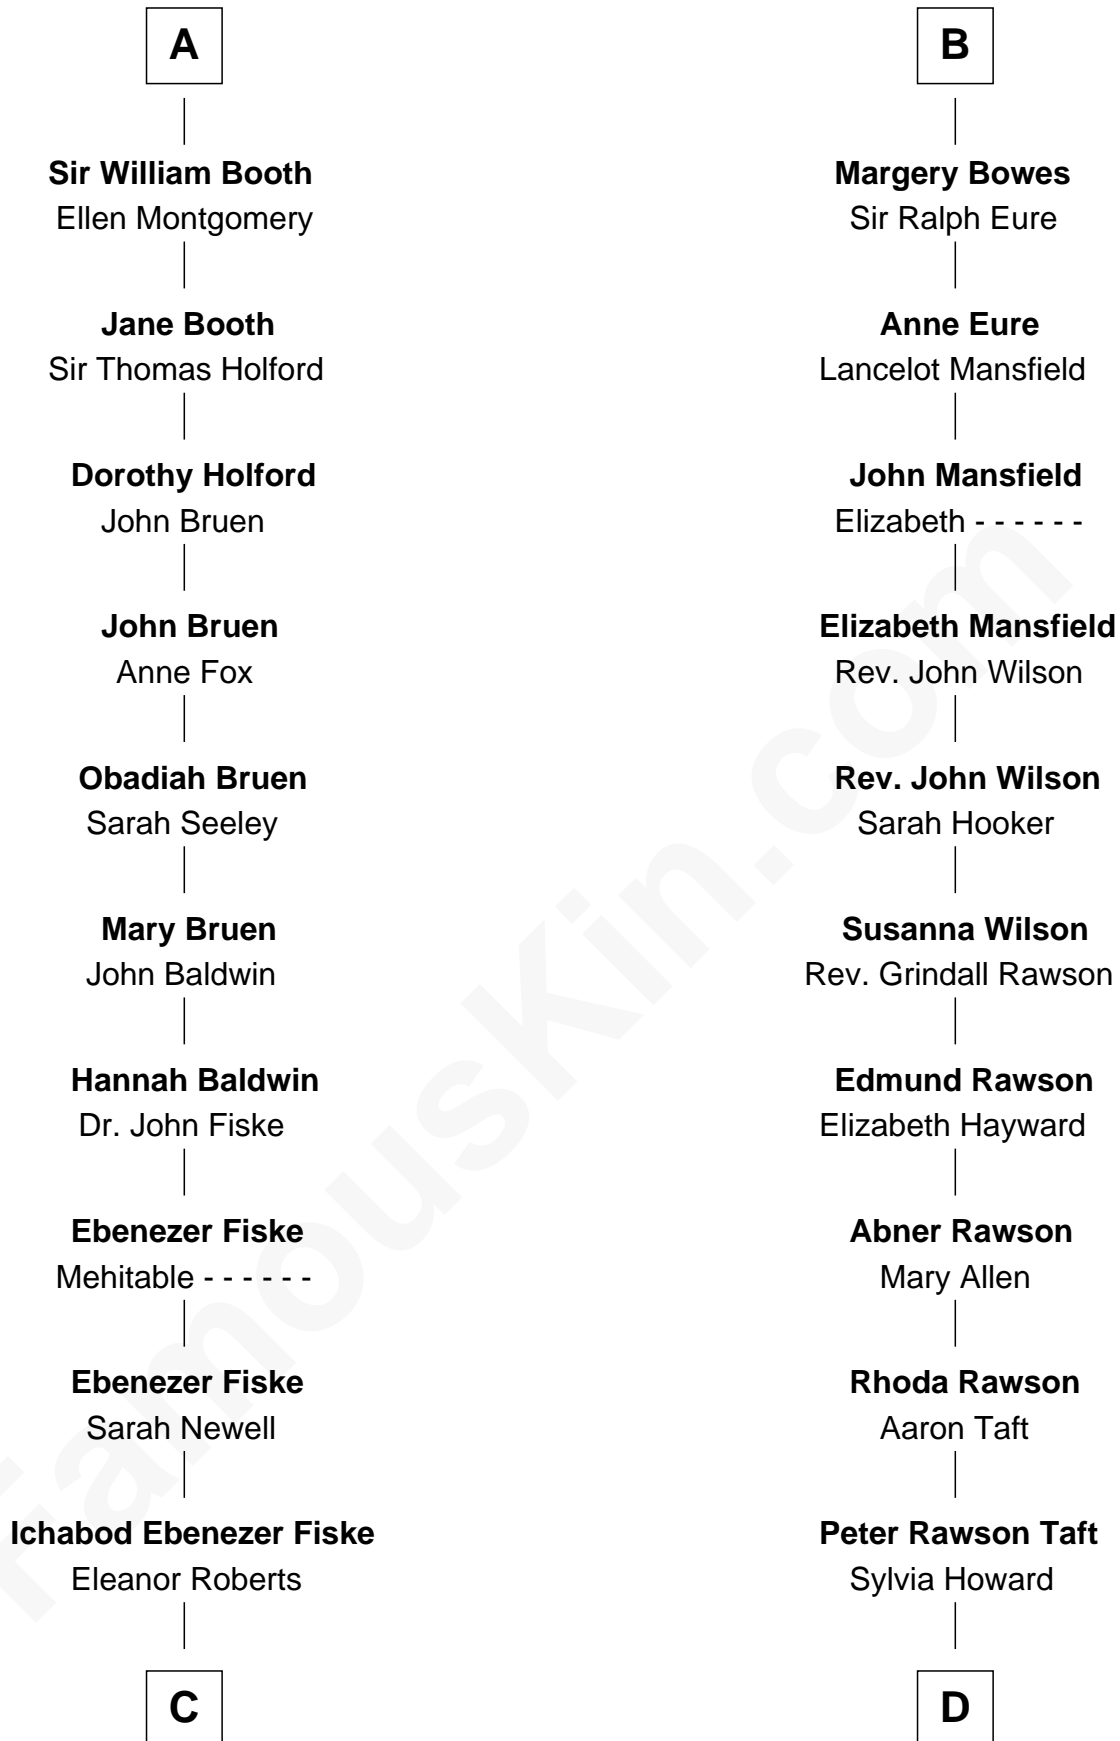

**Katherine Montfort**

Sir George Booth

**A**

**Sir Thomas de Beauchamp**

Katherine de Mortimer

**Maud de Beauchamp**

Sir Roger de Clifford

**Katherine de Clifford**

Sir Ralph de Greystoke

**Joan de Greystoke**

Sir William Bowes

**Sir William Bowes**

Maud FitzHugh

**Sir Ralph Bowes**

Margery Conyers

**Sir Ralph Bowes**

Elizabeth Clifford

**B**

**C**

**Sarah Fiske**  
Erastus Miles

**Archibald Miles**  
Mary Treese

**Mary Miles**  
Christian Herter

**Albert Herter**  
Adele McGinnis

**Christian Herter**  
*59th Governor of Massachusetts*

**D**

**Alphonso Taft**  
Louisa Maria Torrey

**William Howard Taft**  
*27th U.S. President*

FamousKin.com