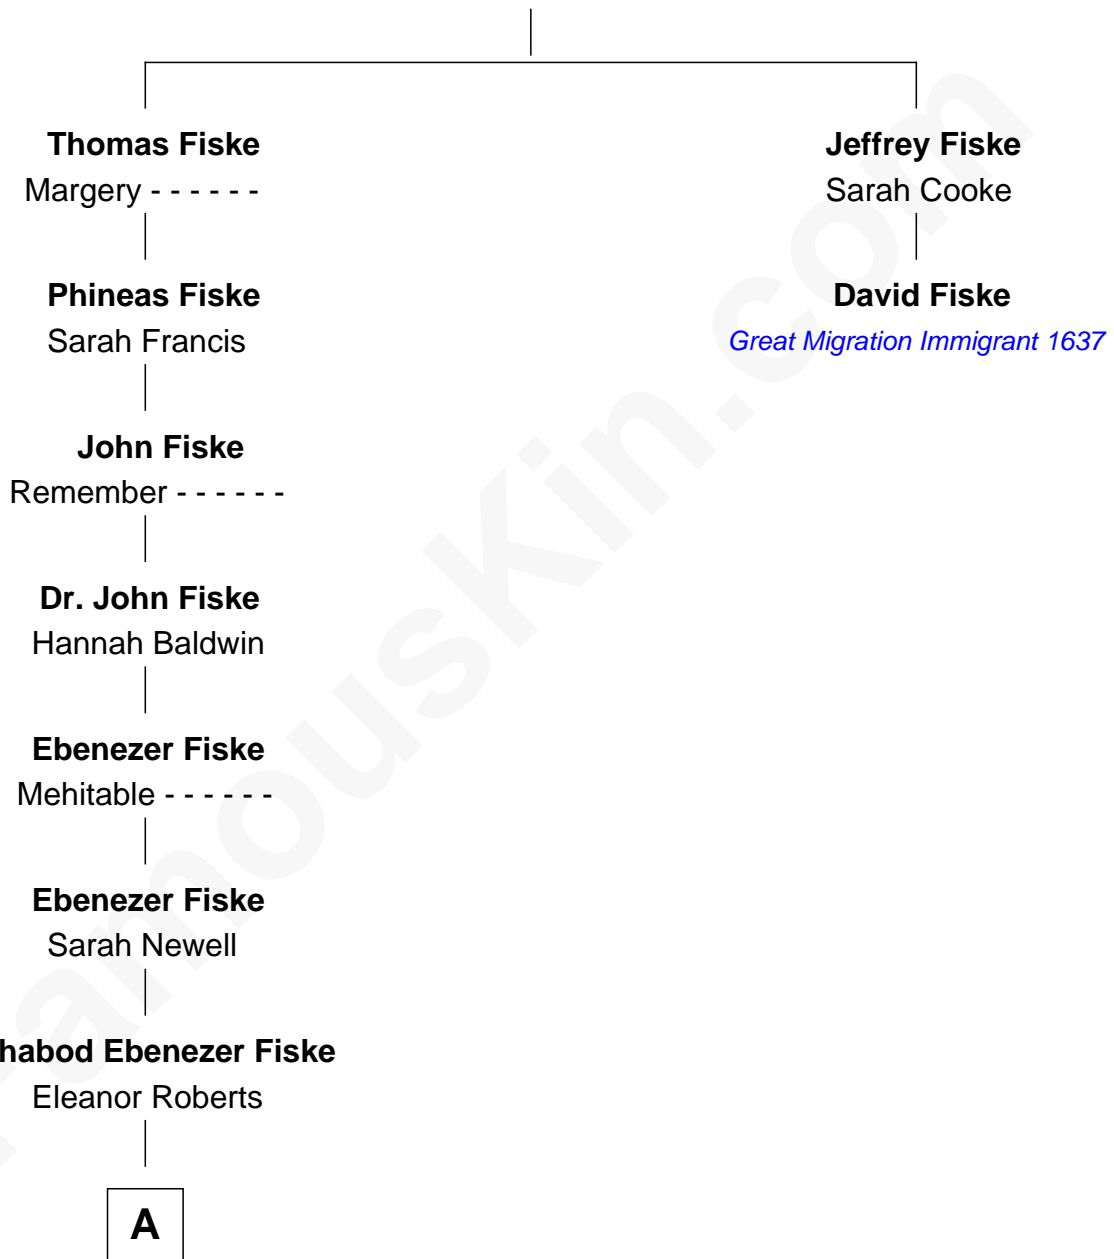

FamousKin.com

Relationship Chart of

Christian Herter

59th Governor of Massachusetts

1st cousin 10 times removed of

David Fiske

(unk - c1660/1) Great Migration Immigrant 1637

Robert Fiske

Sibilla Gold

A

—
Sarah Fiske
Erastus Miles

—
Archibald Miles
Mary Treese

—
Mary Miles
Christian Herter

—
Albert Herter
Adele McGinnis

—
Christian Herter
59th Governor of Massachusetts

FamousKin.com