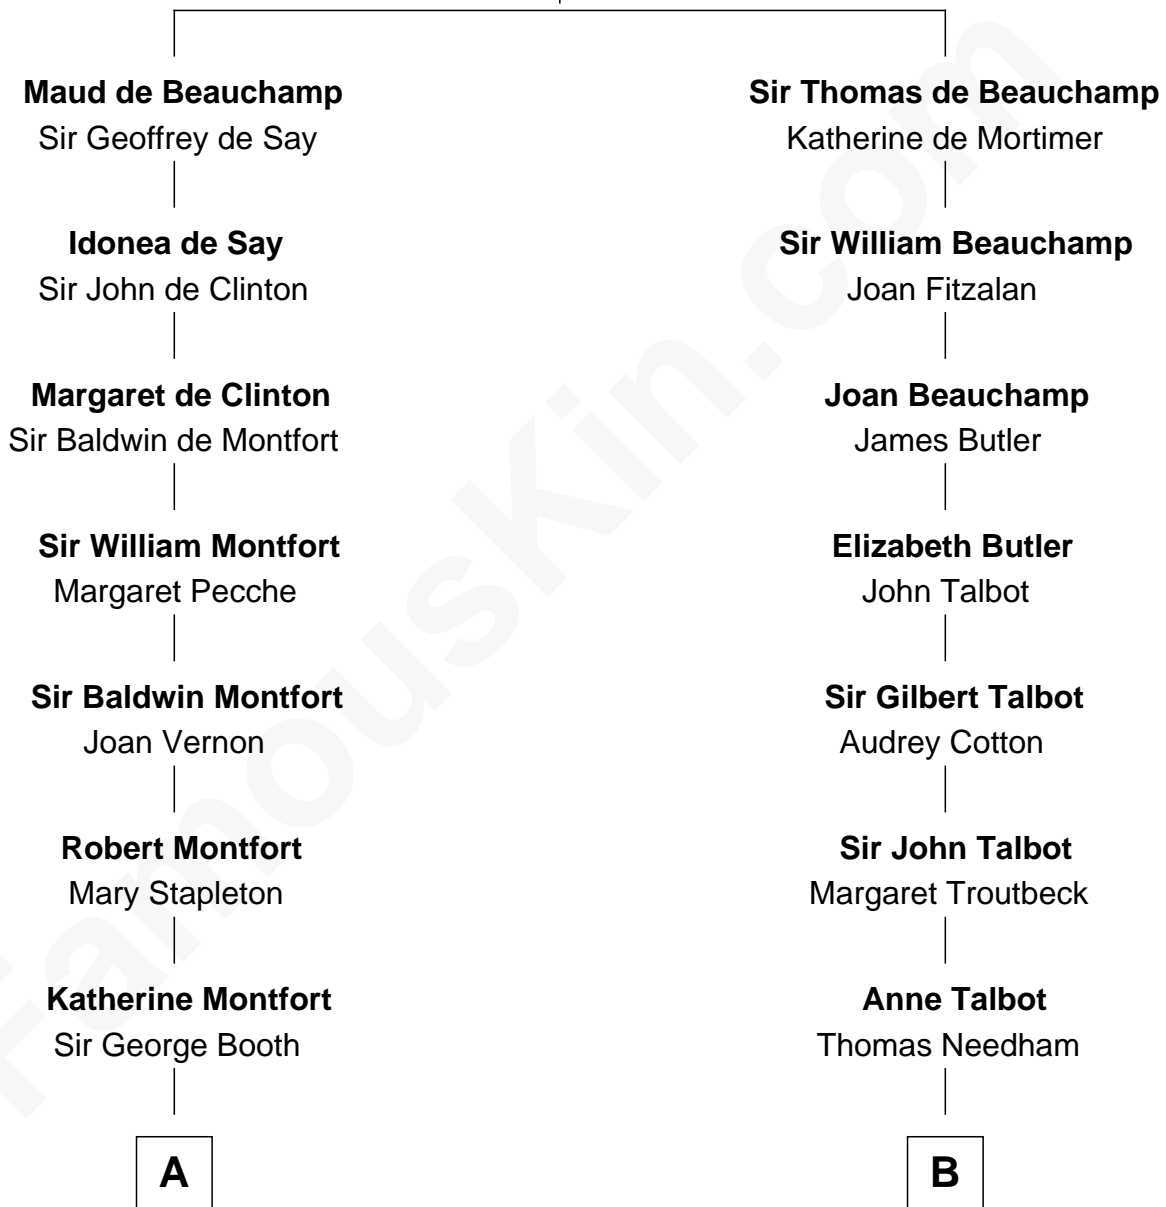

FamousKin.com Relationship Chart of

Christian Herter

59th Governor of Massachusetts

21st cousin of

Tammy Duckworth

U.S. Senator from Illinois

Guy de Beauchamp

Alice de Toeni

C

Sarah Fiske
Erastus Miles

Archibald Miles
Mary Treese

Mary Miles
Christian Herter

Albert Herter
Adele McGinnis

Christian Herter
59th Governor of Massachusetts

D

Charles Marion Smith
Emma Dean Smith

Gurdon Robbins Smith
Daisy Deane Amick

Winnie Smith
Joseph Frank Duckworth

Franklin Garthwright Duckworth
Lamai Sompornpairin

Tammy Duckworth
U.S. Senator from Illinois

FamousKin.com