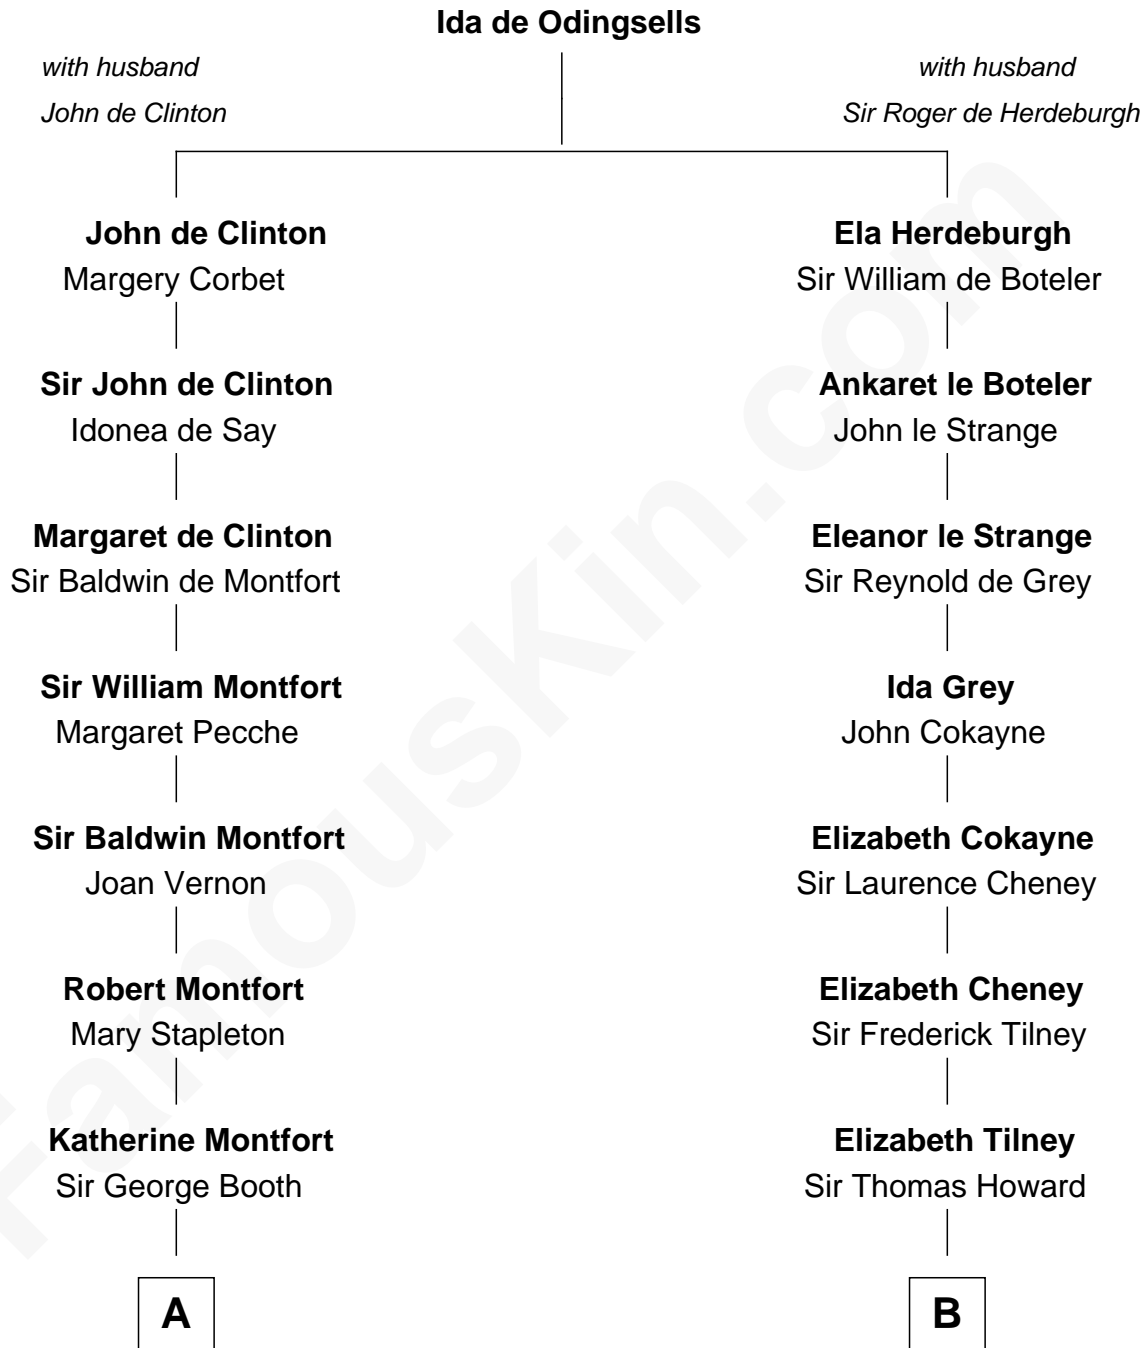

FamousKin.com

Relationship Chart of

Christian Herter

59th Governor of Massachusetts

20th cousin 1 time removed of

John D. Rockefeller

Founder of the Standard Oil Company

C

Sarah Fiske
Erastus Miles

Archibald Miles
Mary Treese

Mary Miles
Christian Herter

Albert Herter
Adele McGinnis

Christian Herter
59th Governor of Massachusetts

D

Miles Avery
Malinda Pixley

Lucy Avery
Godfrey Lewis Rockefeller

William Avery Rockefeller
Eliza Davison

John D. Rockefeller
Founder of the Standard Oil Company

FamousKin.com