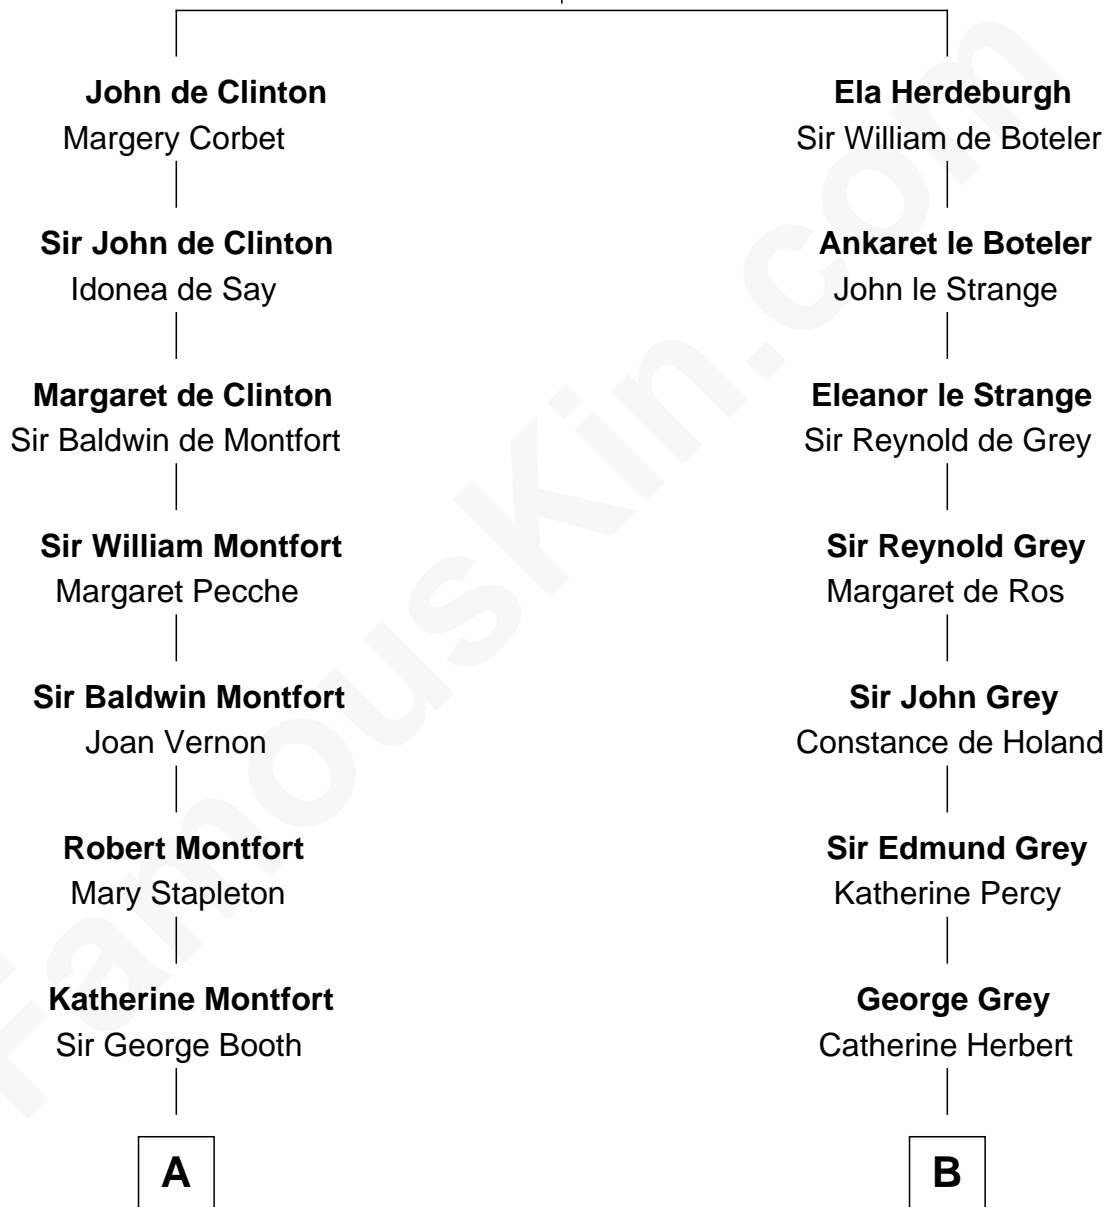

FamousKin.com

Relationship Chart of

Christian Herter

59th Governor of Massachusetts

21st cousin of

Camilla Parker Bowles

Queen Consort of the United Kingdom

Ida de Odingsells

with husband

John de Clinton

with husband

Sir Roger de Herdeburgh

C

Sarah Fiske
Erastus Miles

Archibald Miles
Mary Treese

Mary Miles
Christian Herter