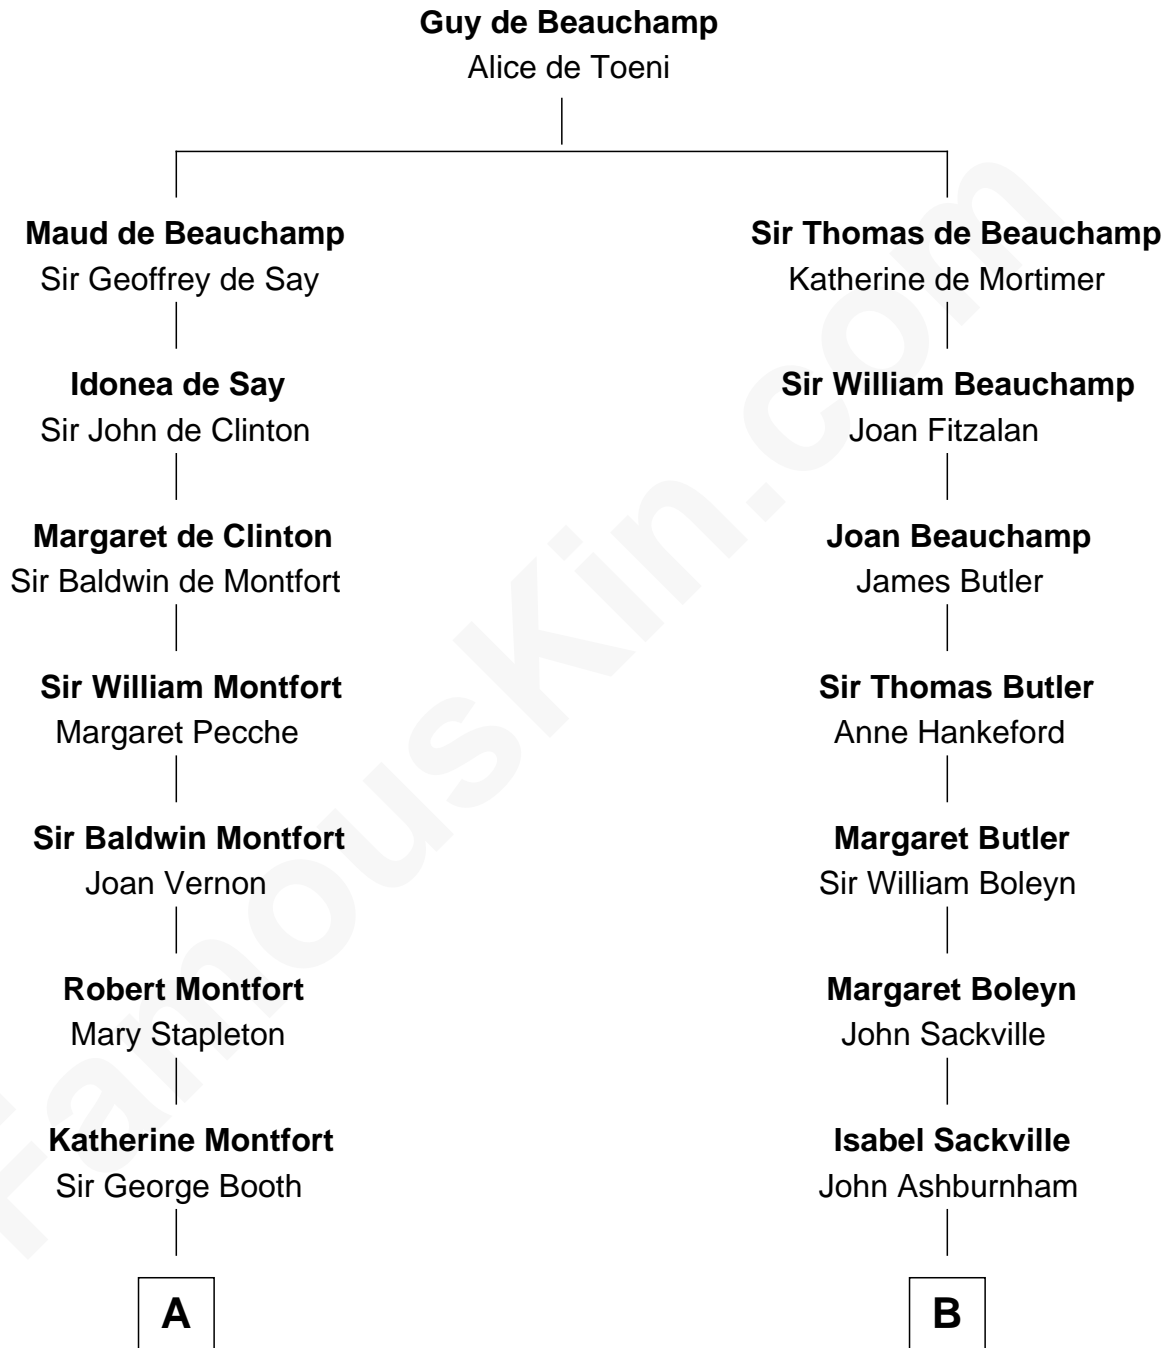

FamousKin.com
Relationship Chart of
Christian Herter

59th Governor of Massachusetts

20th cousin 1 time removed of

Camilla Parker Bowles

Queen Consort of the United Kingdom

C

Sarah Fiske
Erastus Miles

Archibald Miles
Mary Treese

Mary Miles
Christian Herter

Albert Herter
Adele McGinnis

Christian Herter
59th Governor of Massachusetts

D

George Keppel
Alice Frederica Edmonstone

Sonia Rosemary Keppel
Roland Calvert Cubitt

Rosalind Maud Cubitt
Bruce Middleton Hope Shand