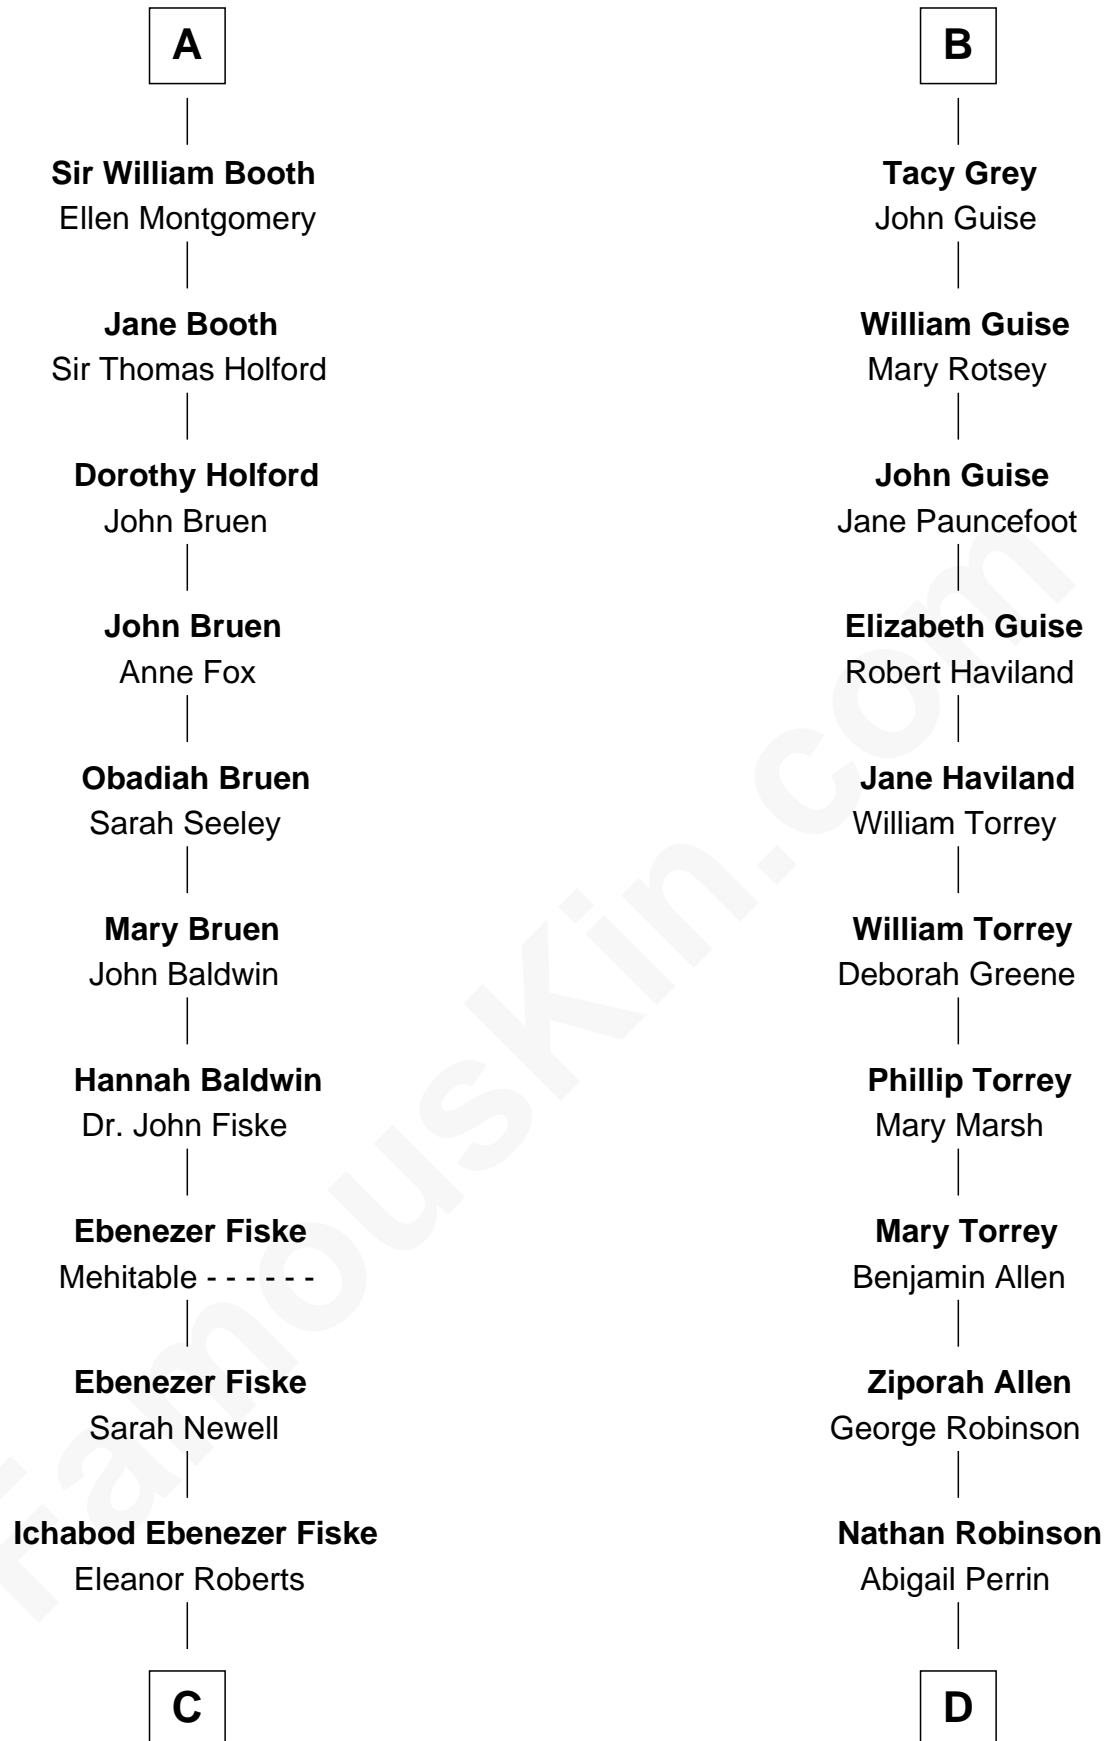

FamousKin.com Relationship Chart of

Christian Herter

59th Governor of Massachusetts

21st cousin of

Raquel Welch

Movie Actress

Ida de Odingsells

with husband

John de Clinton

with husband

Sir Roger de Herdeburgh

C

Sarah Fiske
Erastus Miles

Archibald Miles
Mary Treese

Mary Miles
Christian Herter

Albert Herter
Adele McGinnis