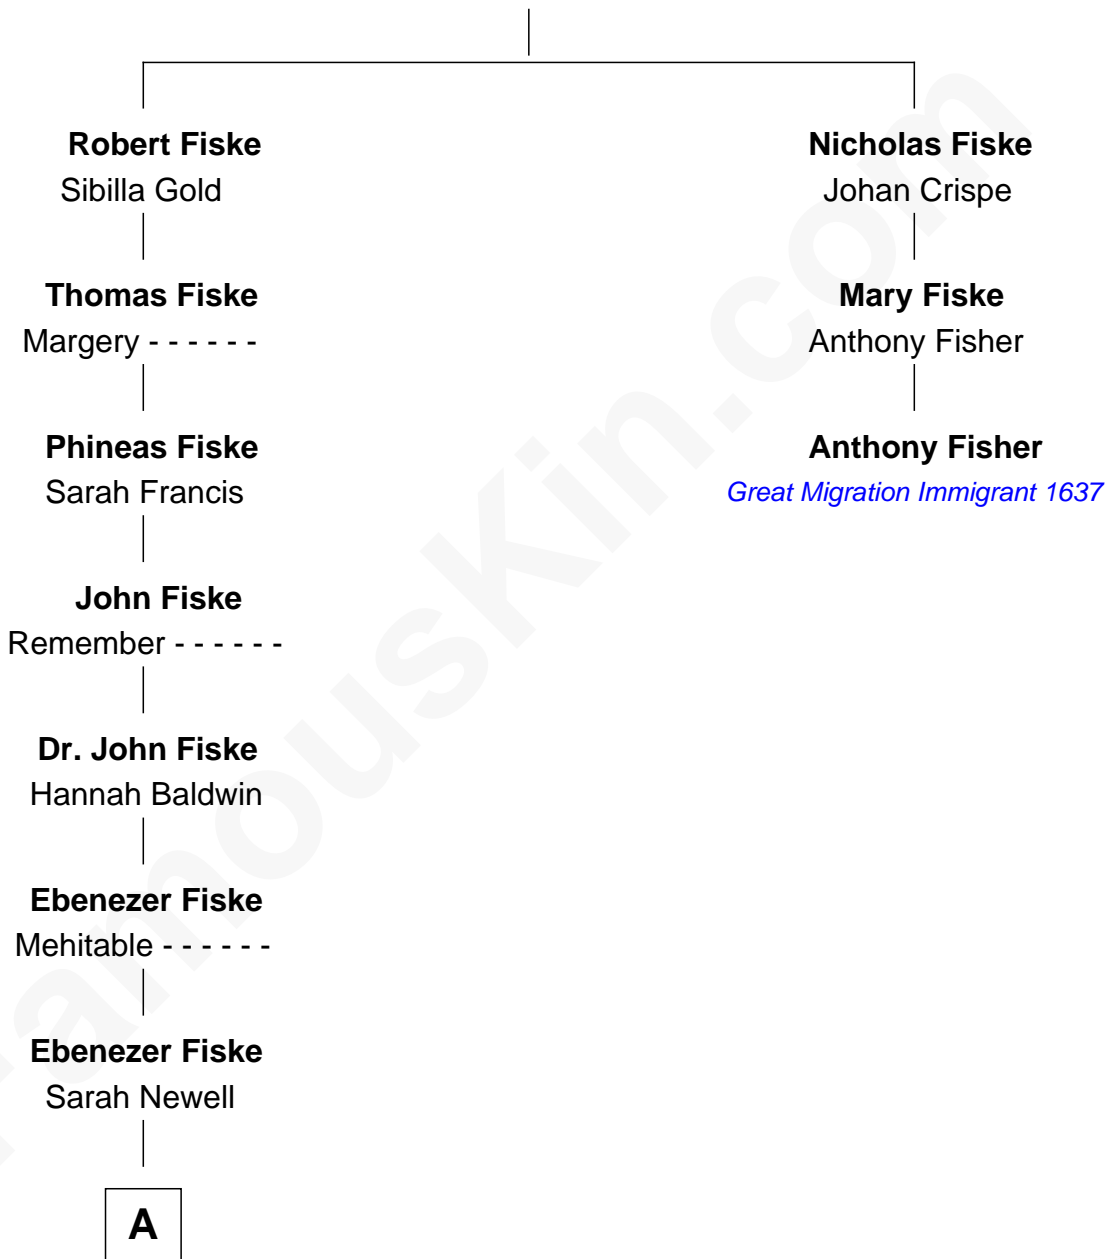

FamousKin.com Relationship Chart of

Christian Herter

59th Governor of Massachusetts

2nd cousin 10 times removed of

Anthony Fisher

(c1591 - 1671) Great Migration Immigrant 1637

Richard Fiske

A

|
Ichabod Ebenezer Fiske

Eleanor Roberts

|
Sarah Fiske

Erastus Miles

|
Archibald Miles

Mary Treese

|
Mary Miles

Christian Herter