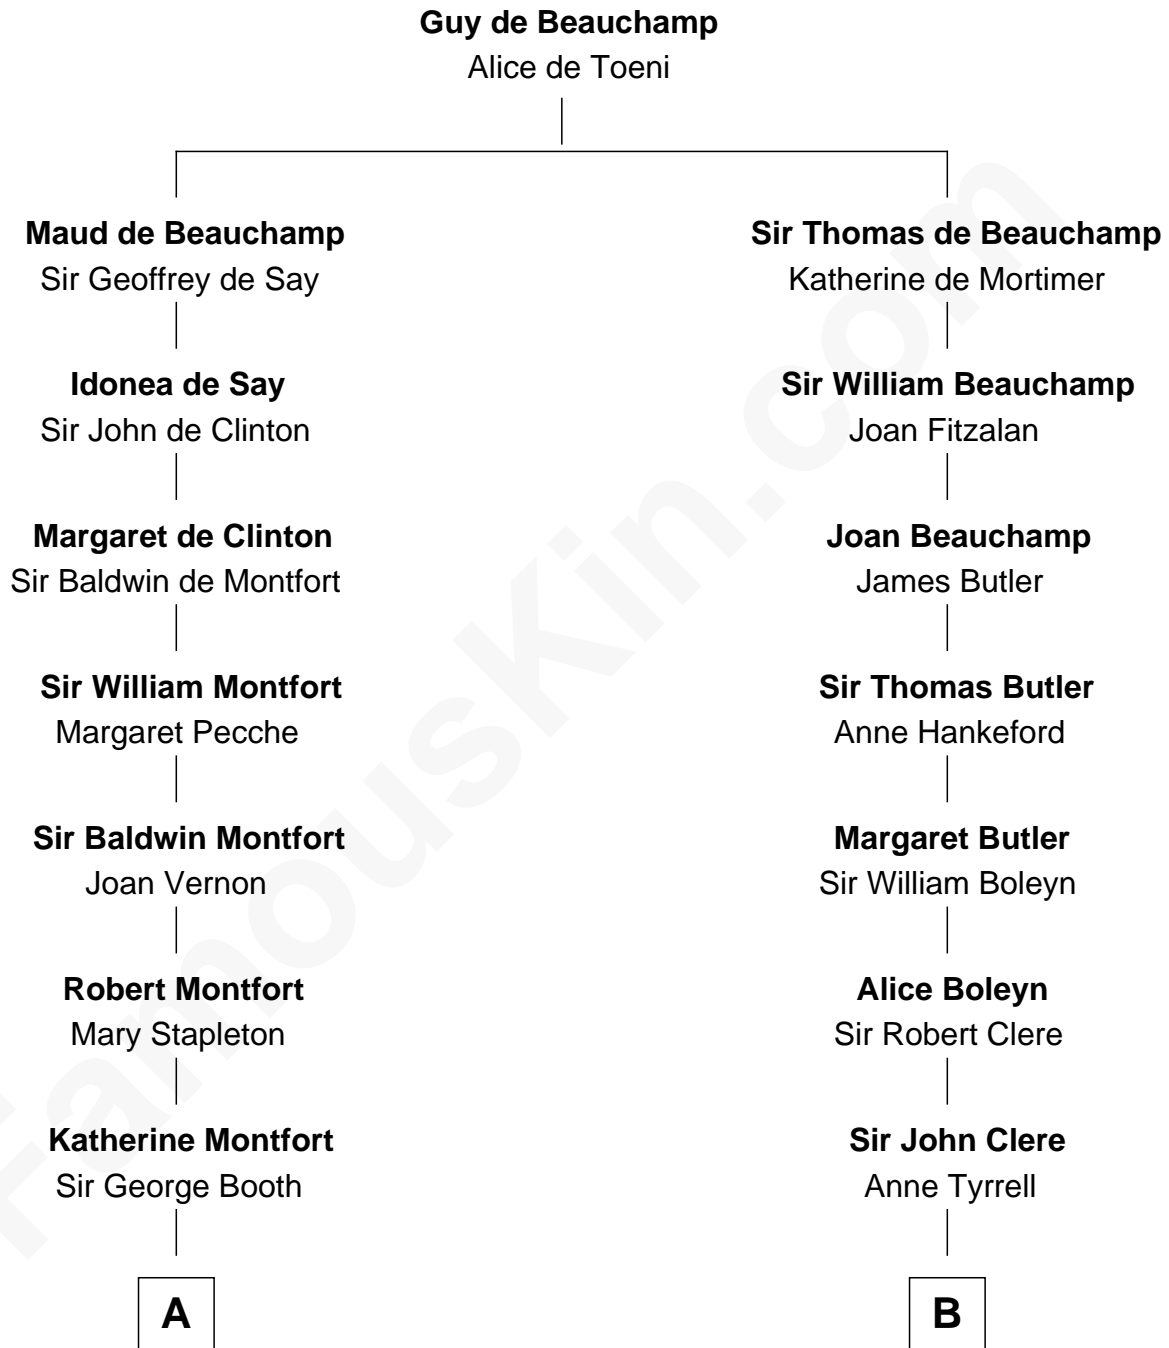

FamousKin.com

Relationship Chart of

Christian Herter

59th Governor of Massachusetts

20th cousin 1 time removed of

Mamie (Doud) Eisenhower

First Lady of President Dwight Eisenhower

C

Sarah Fiske
Erastus Miles

Archibald Miles
Mary Treese

Mary Miles
Christian Herter

Albert Herter
Adele McGinnis

Christian Herter
59th Governor of Massachusetts

D

Maria Riggs
Eli Doud

Royal Houghton Doud
Mary Cornelia Sheldon

John Sheldon Doud
Elivera Mathilda Carlson

Mamie (Doud) Eisenhower
First Lady of Dwight Eisenhower

FamousKin.com