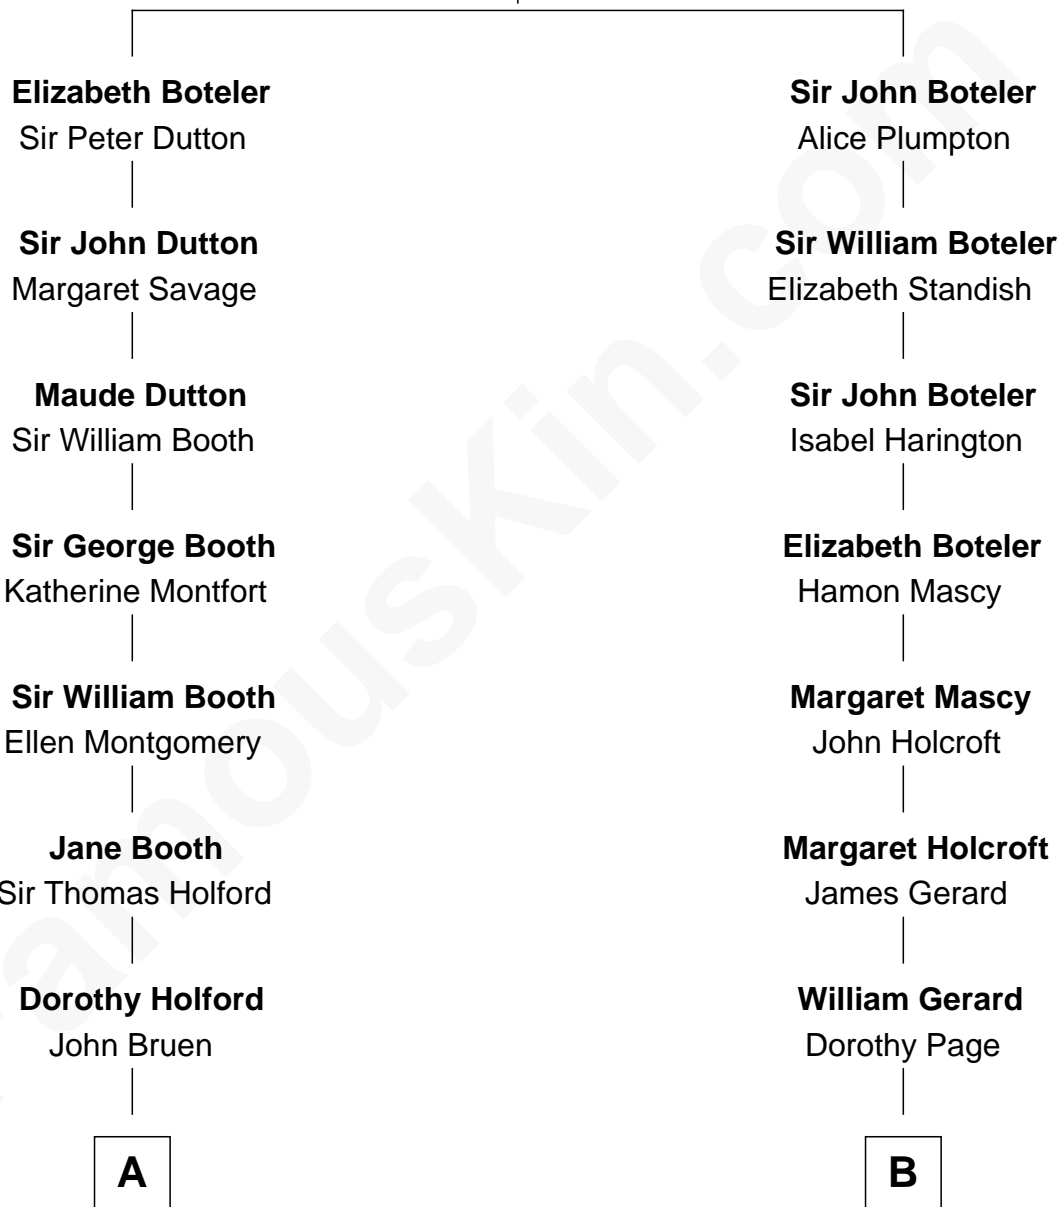

# FamousKin.com Relationship Chart of

**Christian Herter**

*59th Governor of Massachusetts*

18th cousin of

**Edith (Bolling) Wilson**

*First Lady of President Woodrow Wilson*

**William le Boteler**  
Elizabeth de Havering

**C**

**Albert Herter**  
Adele McGinnis

**Christian Herter**  
*59th Governor of Massachusetts*

**D**

**William Holcombe Bolling**  
Sarah Spiers White

**Edith (Bolling) Wilson**  
*First Lady of Woodrow Wilson*