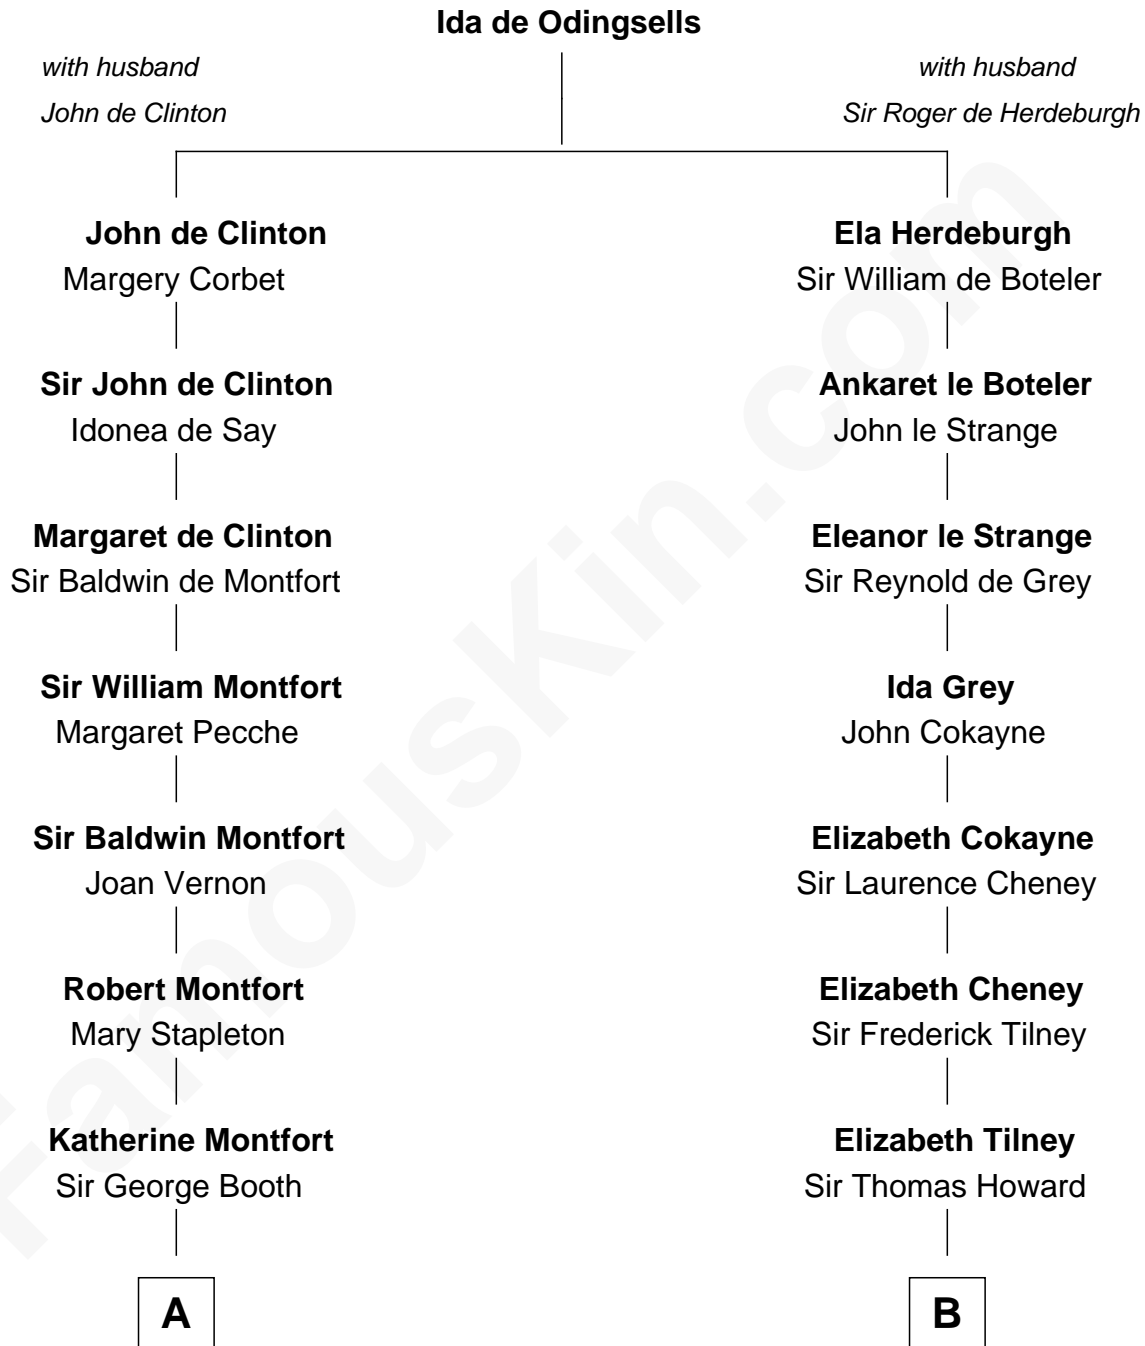

FamousKin.com

Relationship Chart of

Christian Herter

59th Governor of Massachusetts

20th cousin 1 time removed of

Edith (Bolling) Wilson

First Lady of President Woodrow Wilson

C

Sarah Fiske
Erastus Miles

Archibald Miles
Mary Treese

Mary Miles
Christian Herter

Albert Herter
Adele McGinnis

Christian Herter
59th Governor of Massachusetts

D

Catherine Payne
Archibald Bolling

Archibald Bolling
Anne E. Wigginton

William Holcombe Bolling
Sarah Spiers White

Edith (Bolling) Wilson
First Lady of Woodrow Wilson