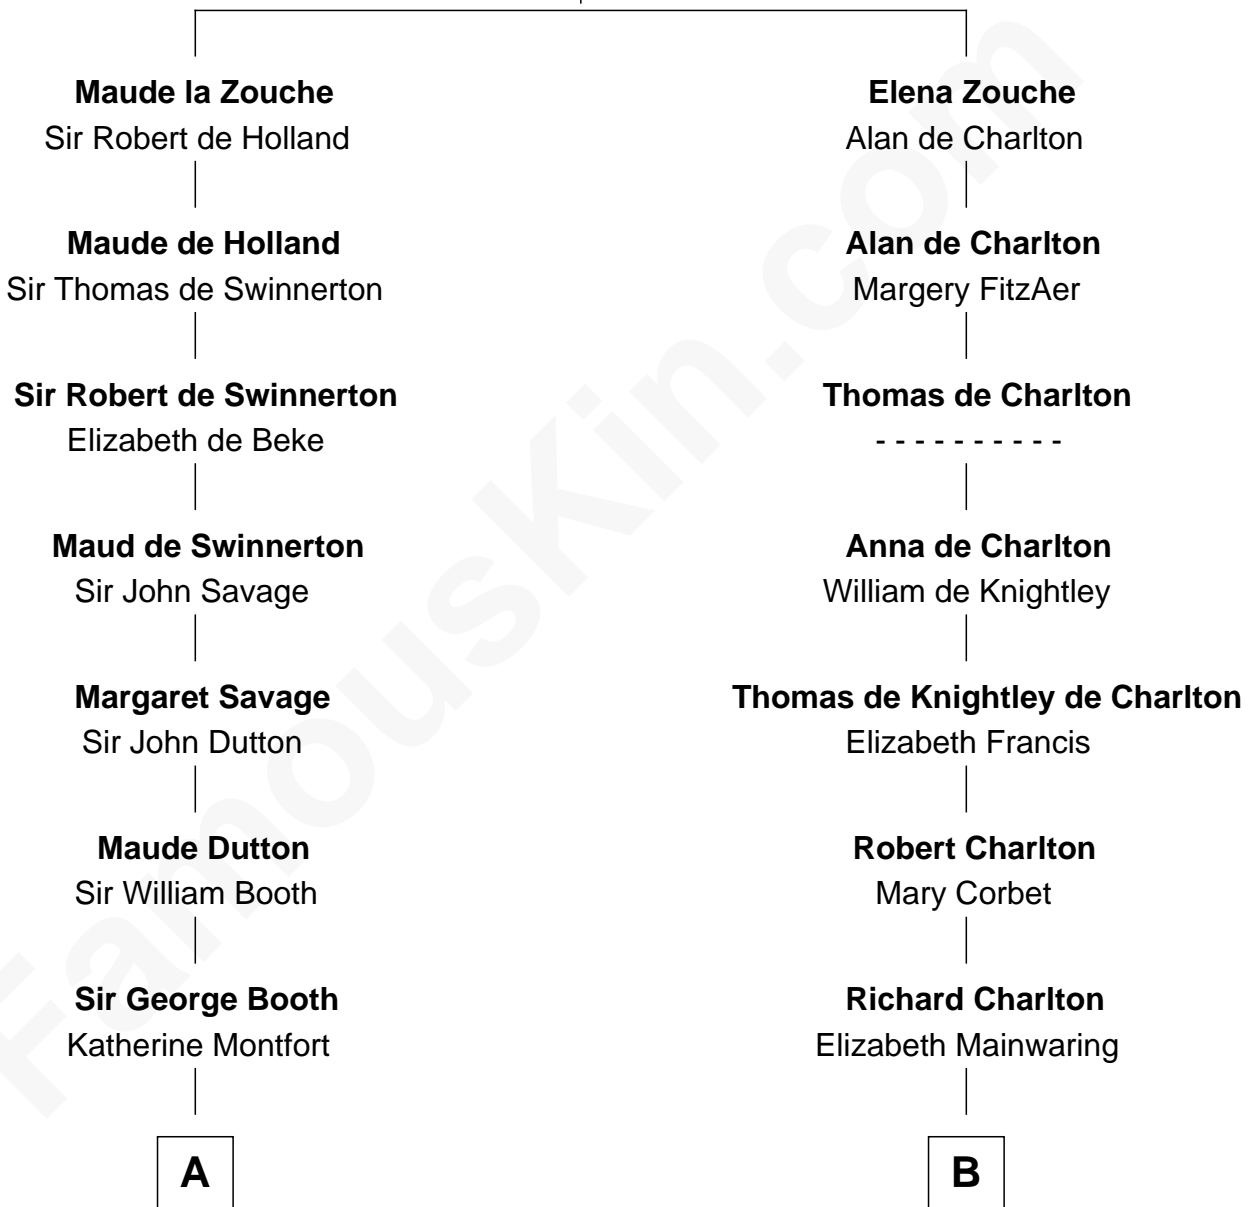

FamousKin.com

Relationship Chart of

Christian Herter

59th Governor of Massachusetts

15th cousin 6 times removed of

Samuel Prescott

Completed Paul Revere's Midnight Ride

Sir Alan la Zouche
Eleanor de Segrave

C

—
Sarah Fiske
Erastus Miles

—
Archibald Miles
Mary Treese

—
Mary Miles
Christian Herter

—
Albert Herter
Adele McGinnis

—
Christian Herter
59th Governor of Massachusetts

FamousKin.com