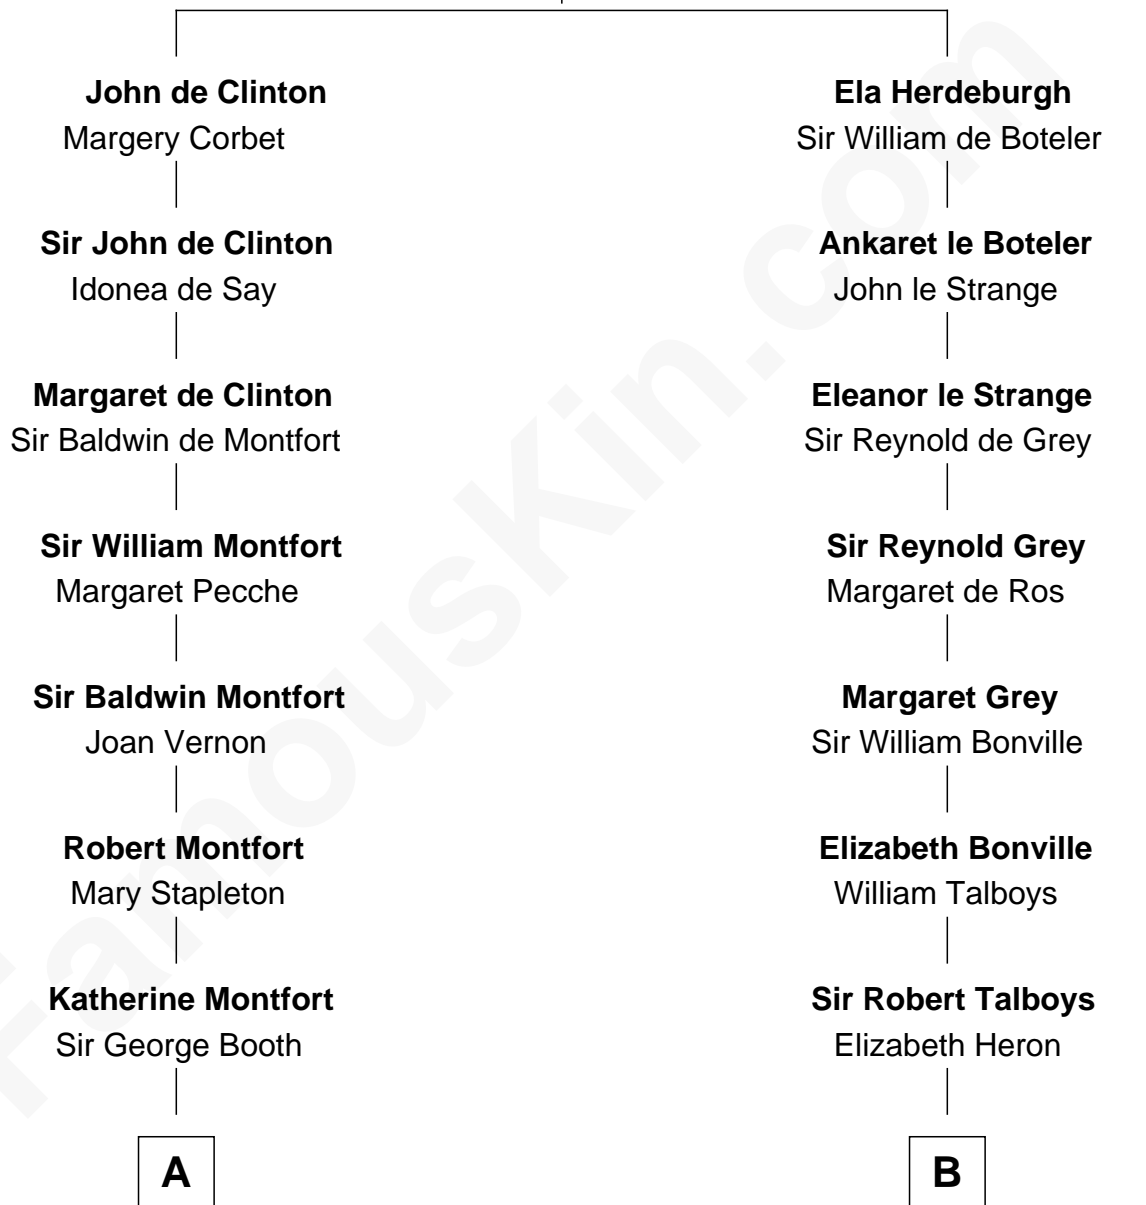

# FamousKin.com Relationship Chart of

**Christian Herter**

*59th Governor of Massachusetts*

20th cousin 1 time removed of

**Katharine Hepburn**

*Movie Actress*

**Ida de Odingsells**

*with husband*

*John de Clinton*

*with husband*

*Sir Roger de Herdeburgh*

**C**

**Sarah Fiske**  
Erastus Miles

**Archibald Miles**  
Mary Treese

**Mary Miles**  
Christian Herter

**Albert Herter**  
Adele McGinnis