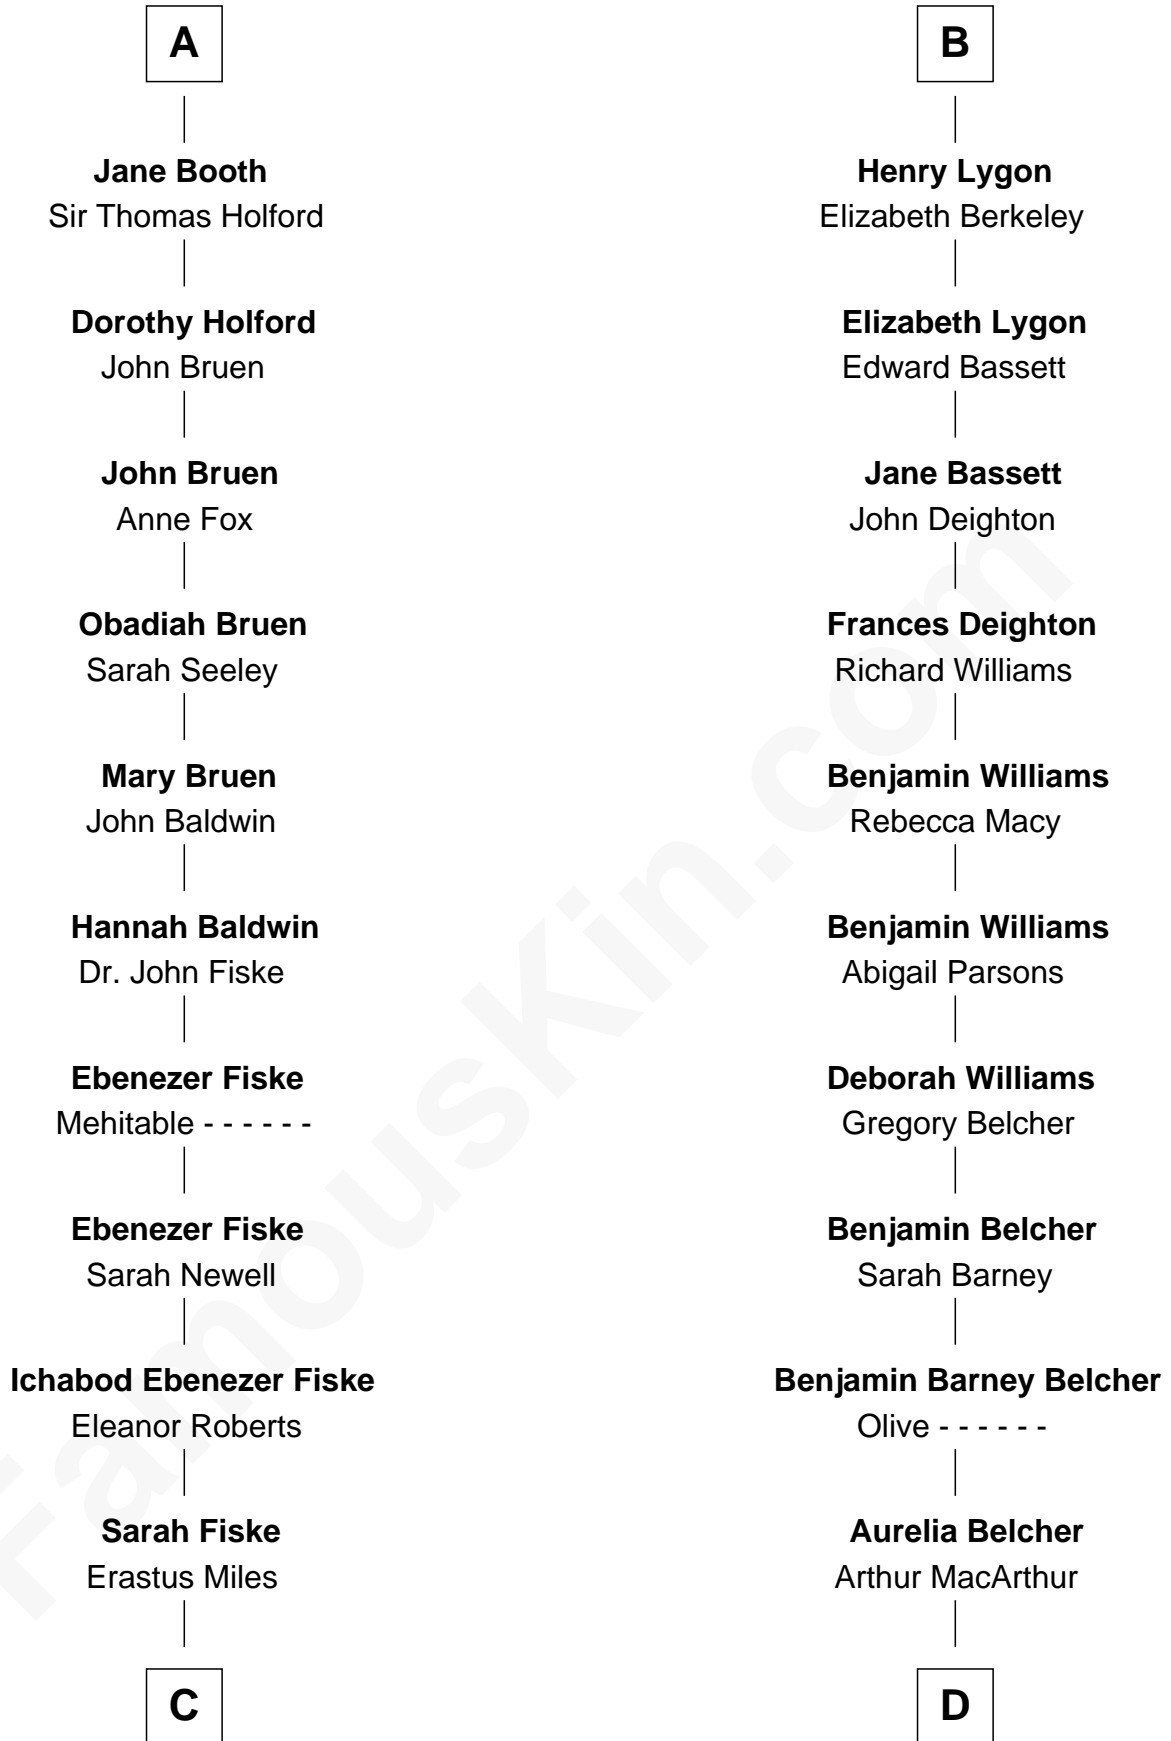

## Relationship Chart of

### Christian Herter

59th Governor of Massachusetts

18th cousin 2 times removed of

### General Douglas MacArthur

U.S. Army - World War II

**C**

**Archibald Miles**

Mary Treese

**Mary Miles**

Christian Herter

**Albert Herter**