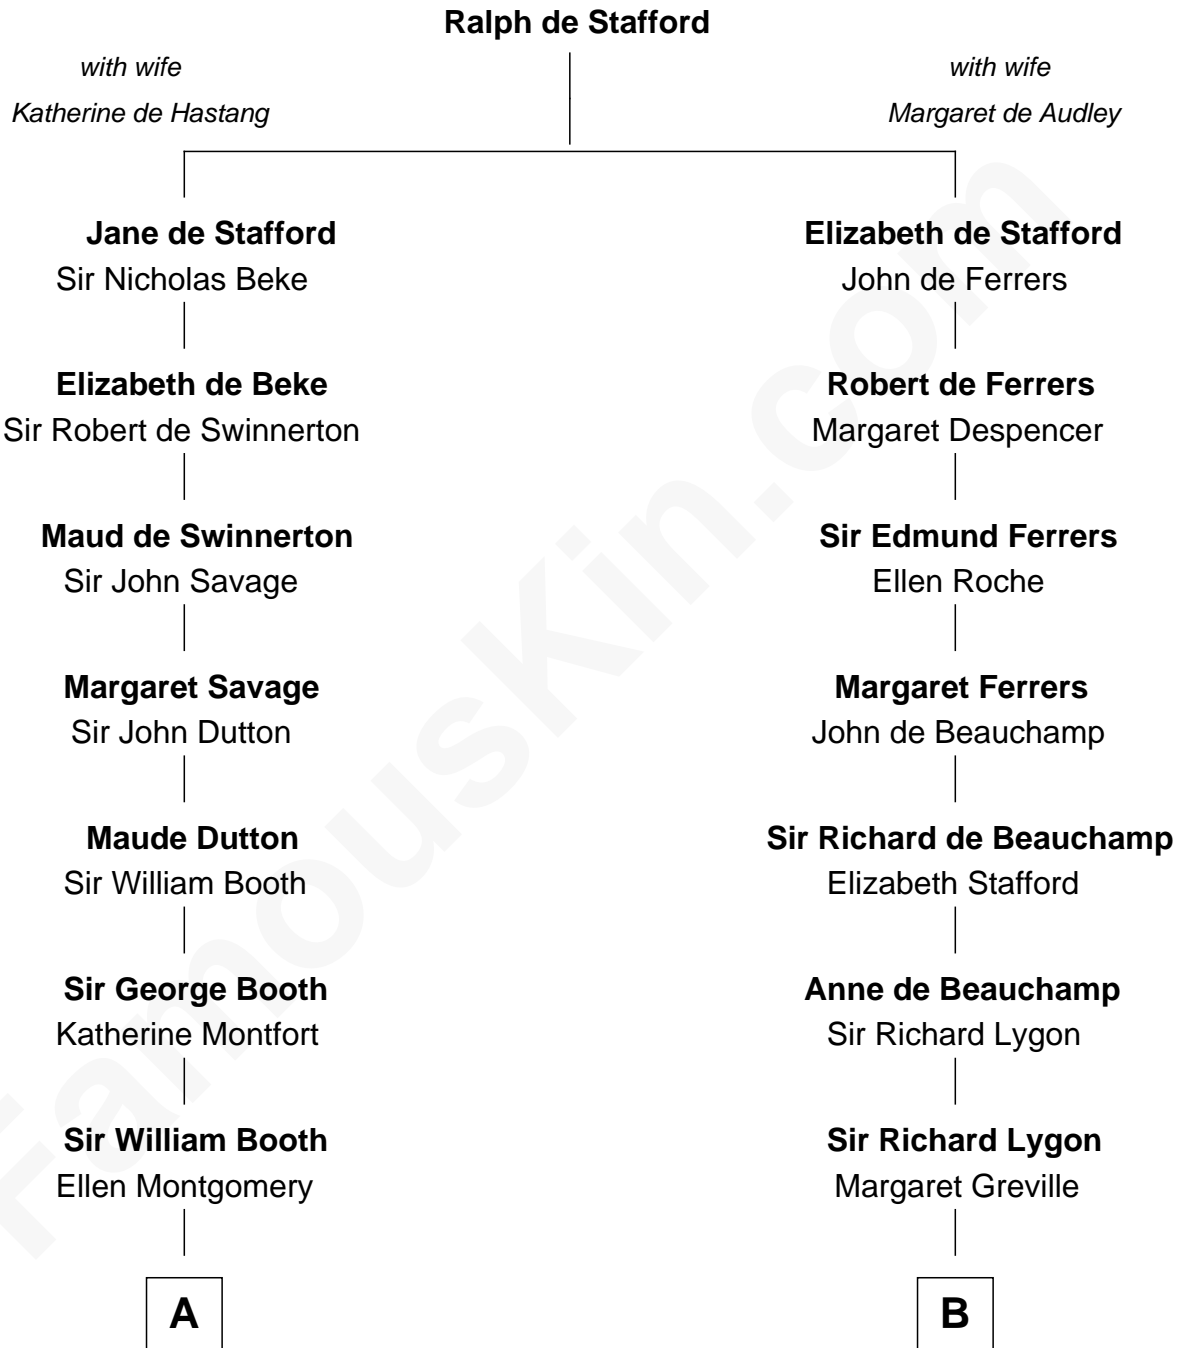

General Douglas MacArthur

U.S. Army - World War II