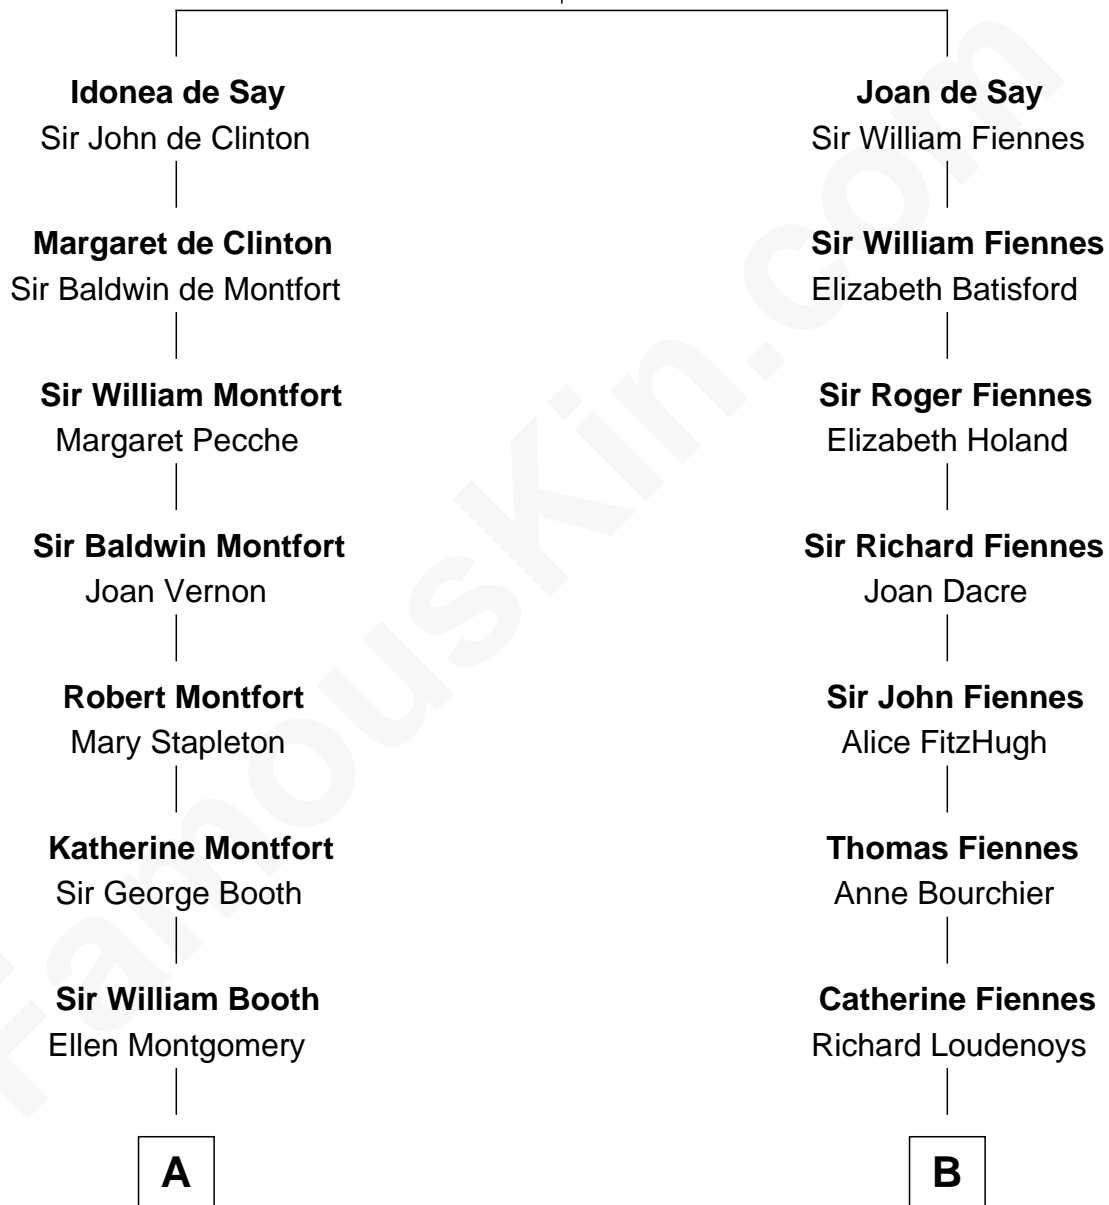

FamousKin.com Relationship Chart of

Christian Herter

59th Governor of Massachusetts

19th cousin 1 time removed of

Frank Lloyd Wright

American Architect

Sir Geoffrey de Say

Maud de Beauchamp

C

Archibald Miles

Mary Treese

Mary Miles

Christian Herter

Albert Herter

Adele McGinnis

Christian Herter