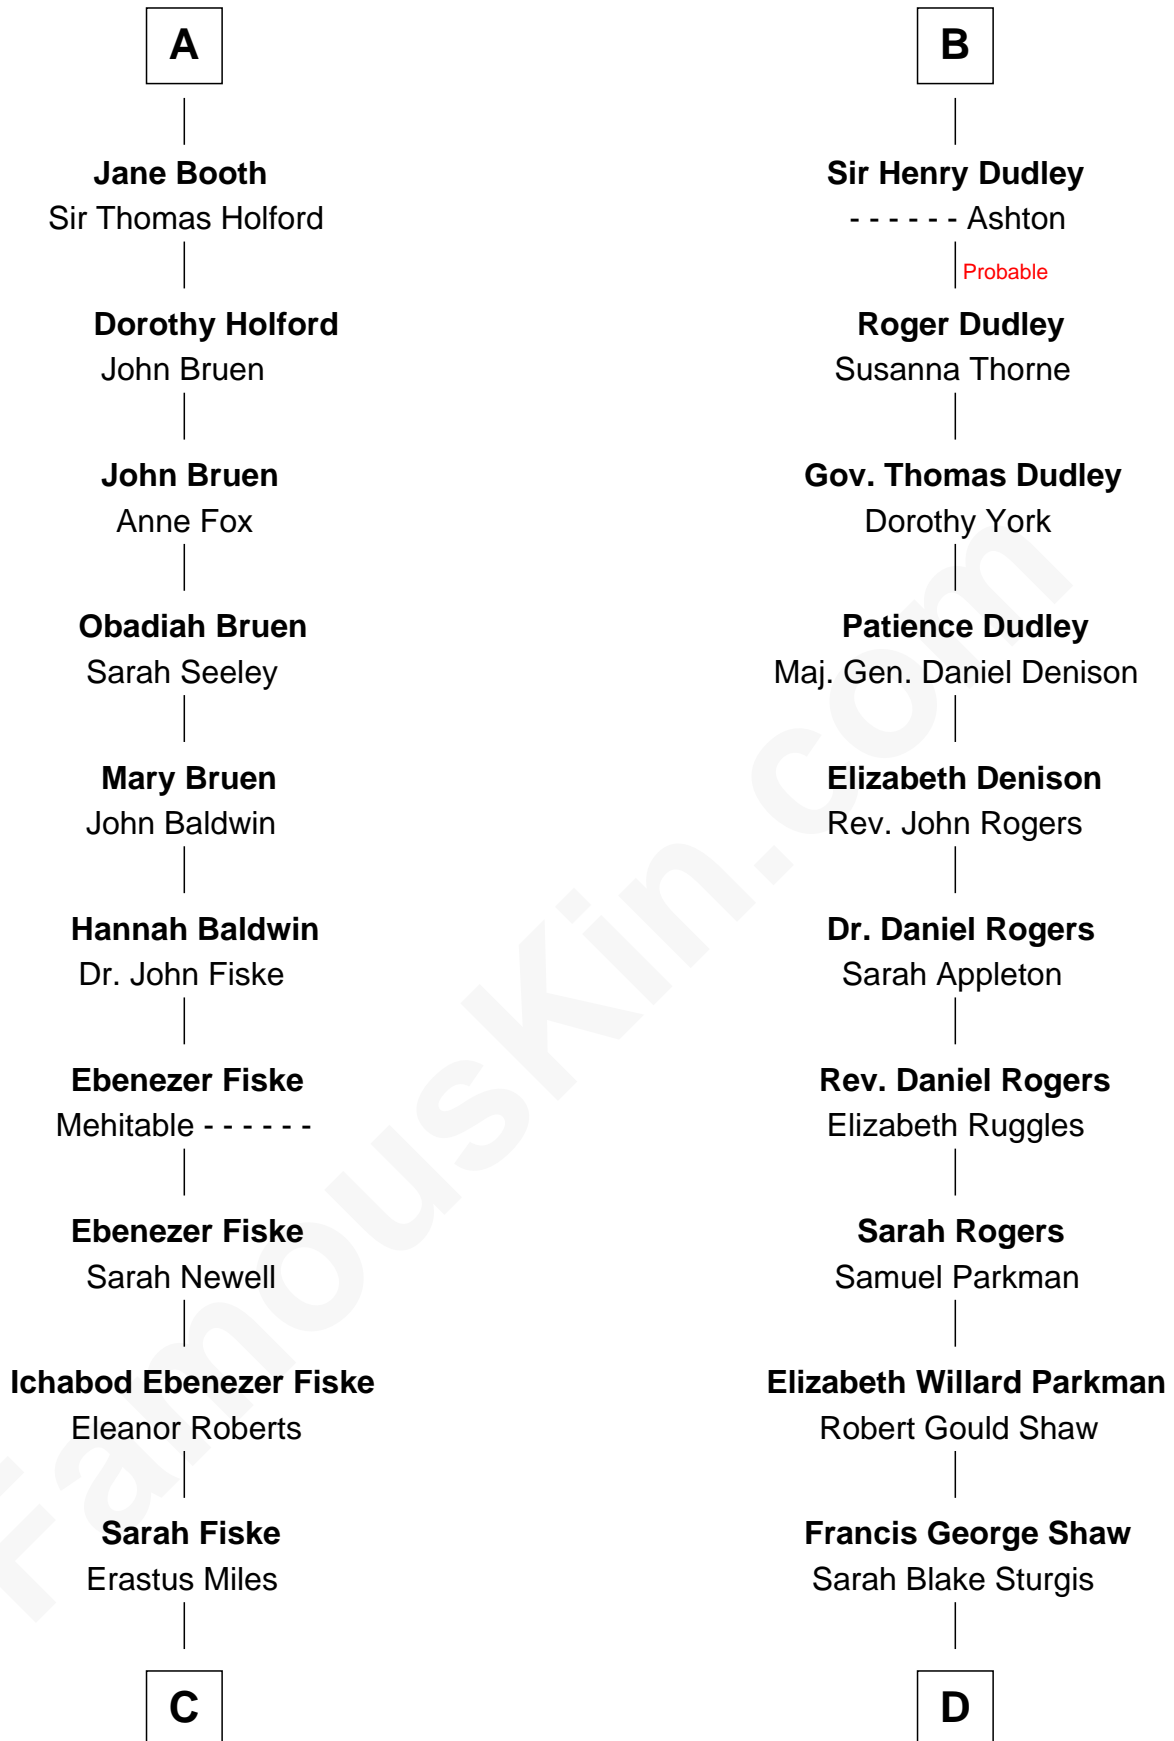

FamousKin.com Relationship Chart of

Christian Herter

59th Governor of Massachusetts

20th cousin 1 time removed of

Kyra Sedgwick

TV and Movie Actress

Sir Robert de Holland

Maude la Zouche