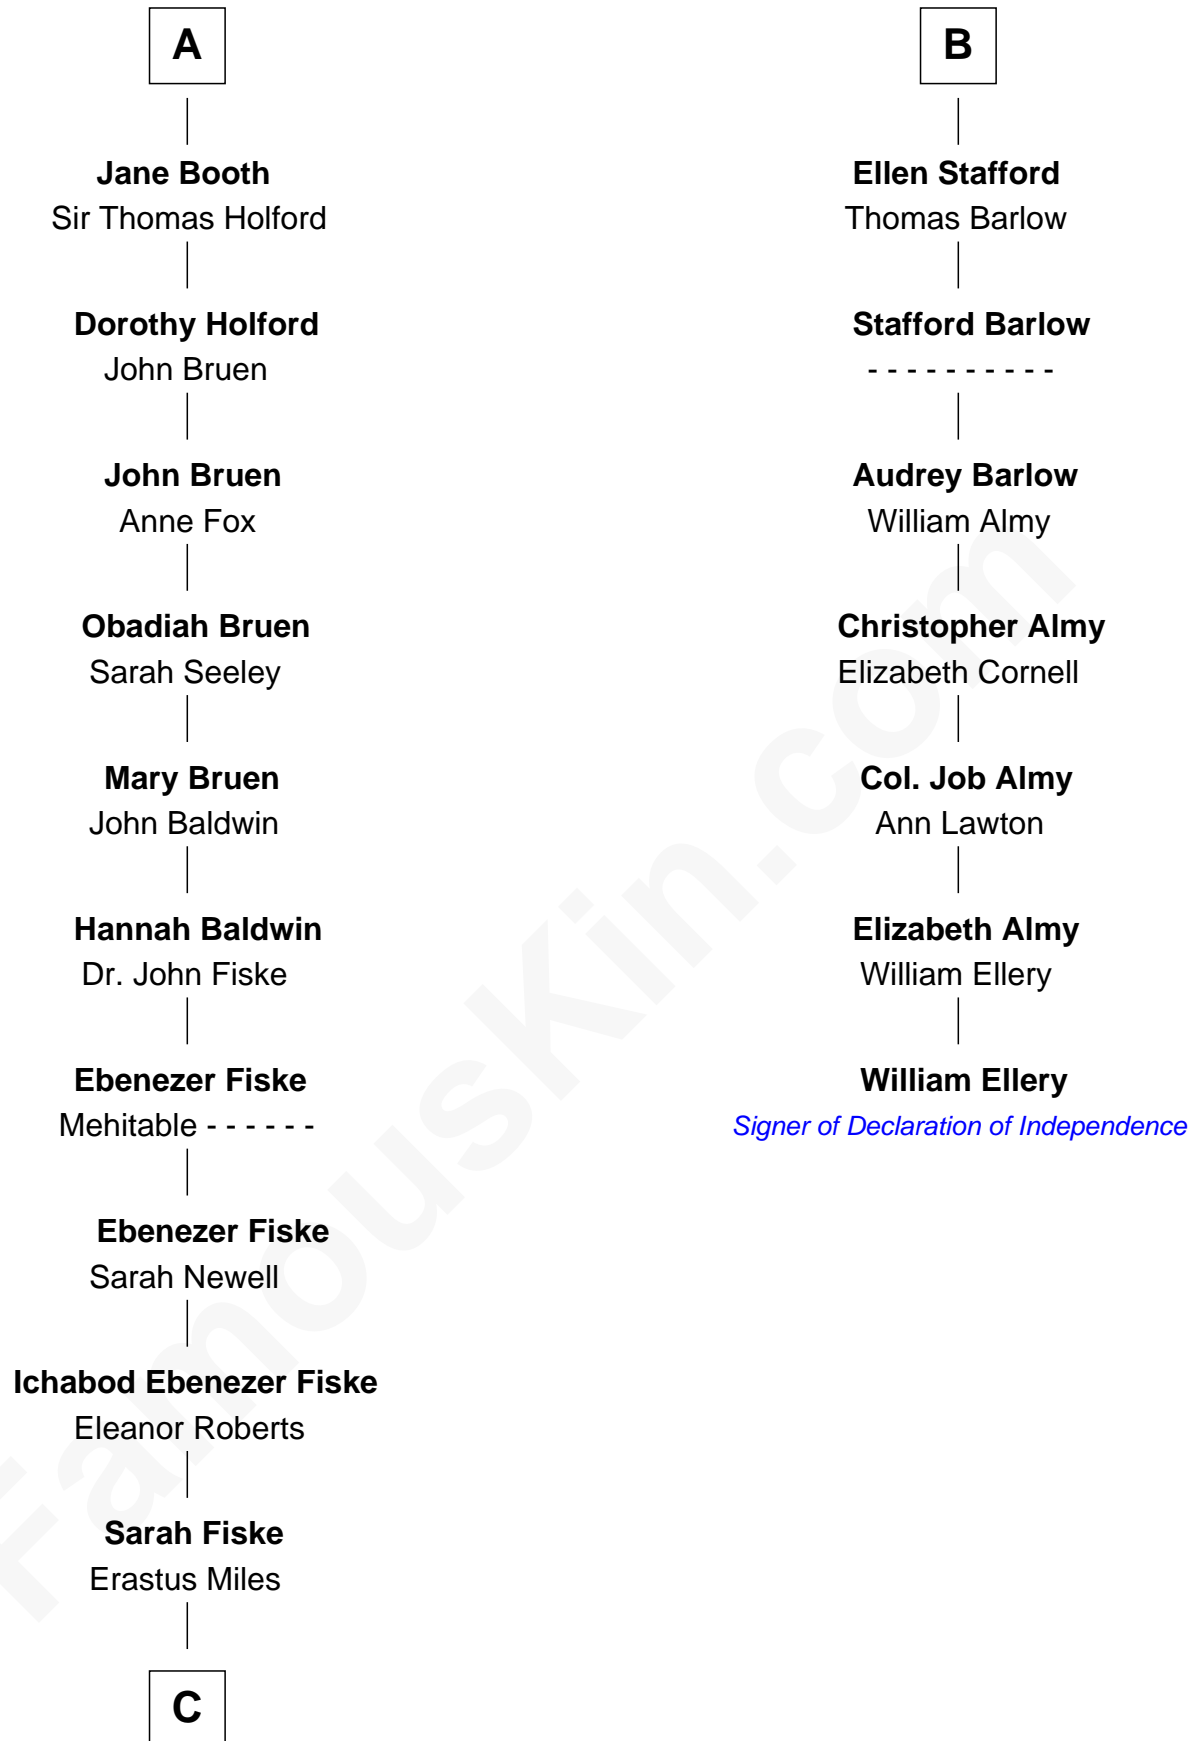

FamousKin.com

Relationship Chart of

Christian Herter

59th Governor of Massachusetts

13th cousin 7 times removed of

William Ellery

Signer of the Declaration of Independence

C

—
Archibald Miles

Mary Treese

—
Mary Miles

Christian Herter

—
Albert Herter

Adele McGinnis

—
Christian Herter

59th Governor of Massachusetts