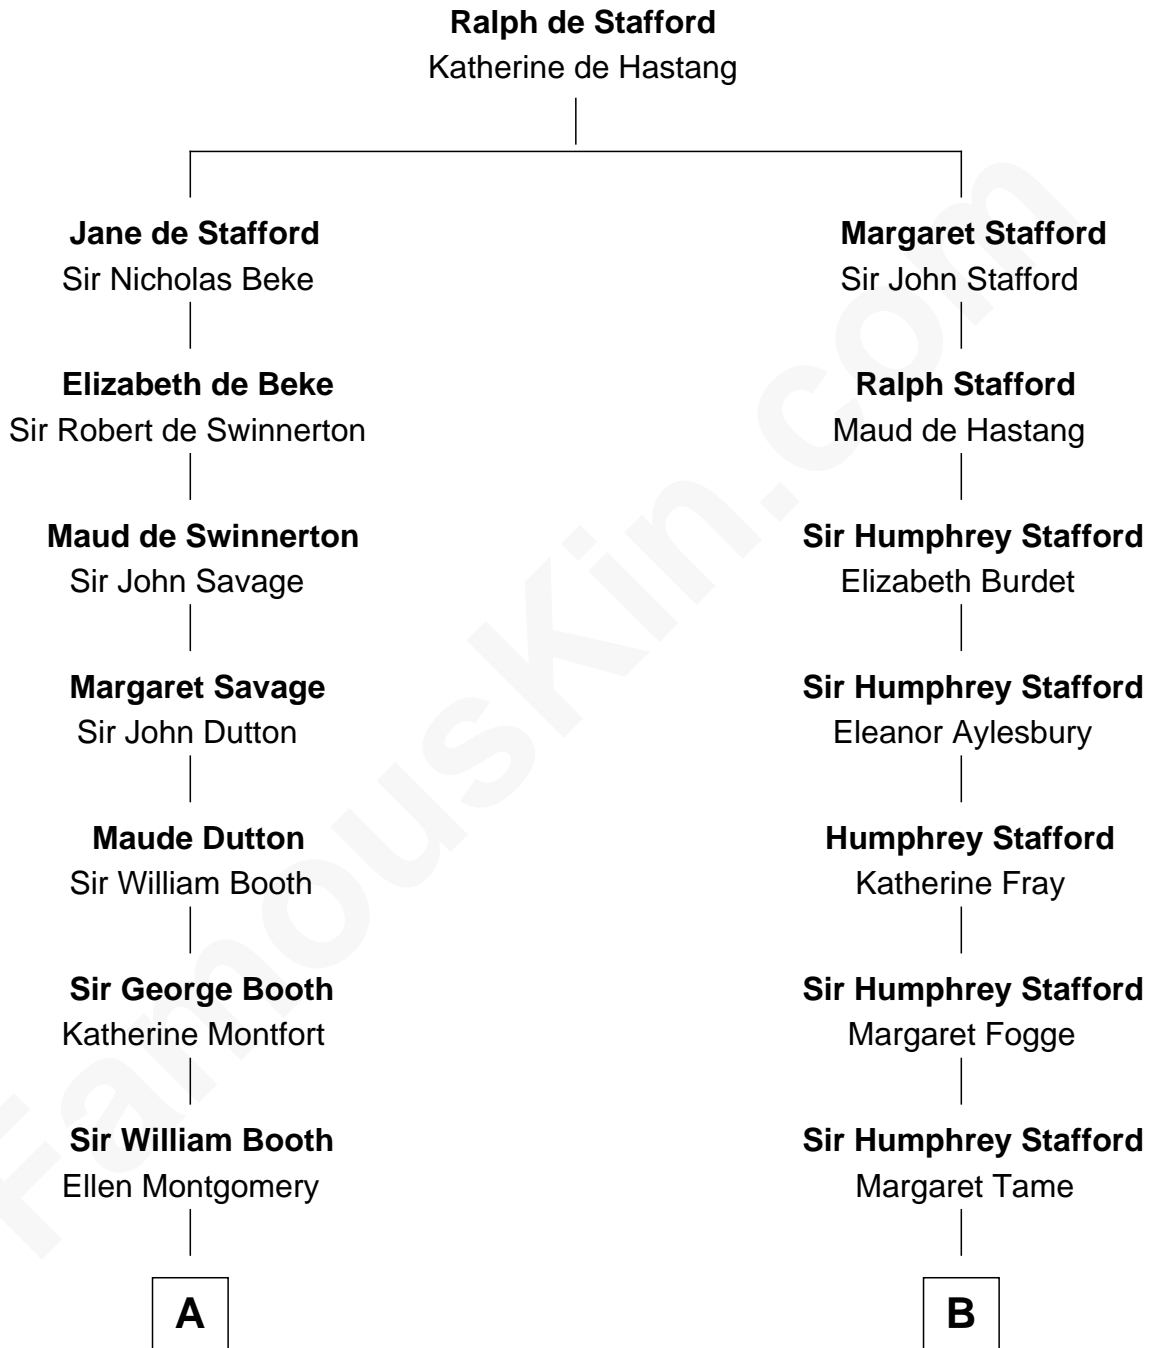

FamousKin.com

Relationship Chart of

Christian Herter

59th Governor of Massachusetts

13th cousin 7 times removed of

William Ellery

Signer of the Declaration of Independence

C

—
Archibald Miles

Mary Treese

—
Mary Miles

Christian Herter

—
Albert Herter

Adele McGinnis

—
Christian Herter

59th Governor of Massachusetts