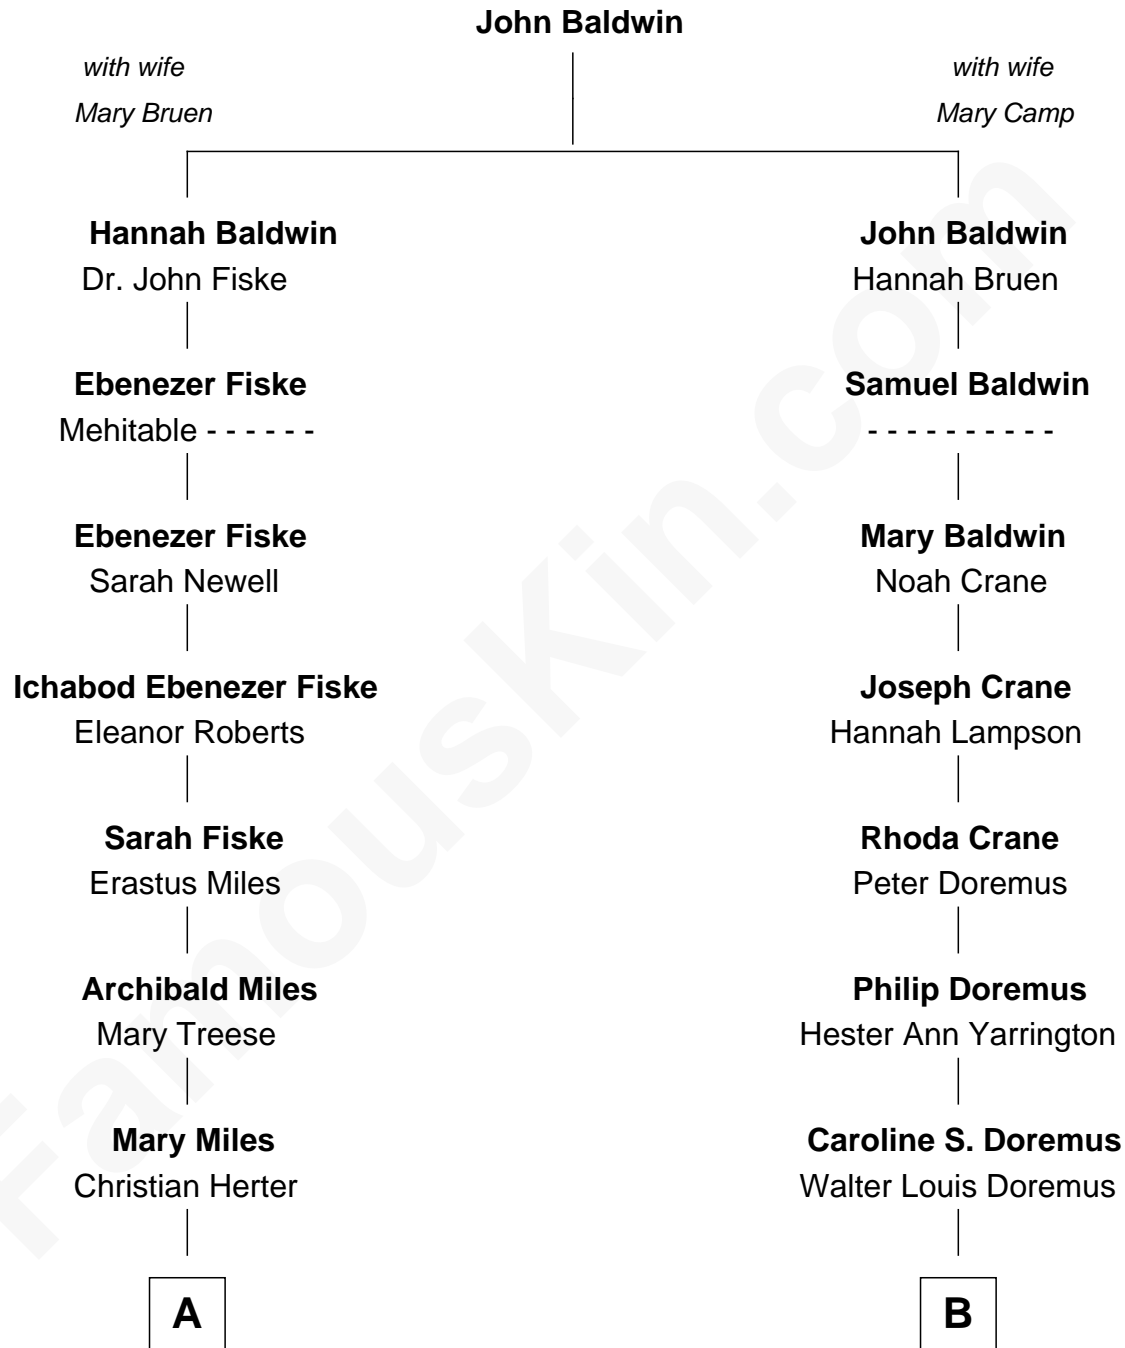

FamousKin.com

Relationship Chart of

Christian Herter

59th Governor of Massachusetts

8th cousin 1 time removed of

Susan Dey

TV and Movie Actress

A

Albert Herter
Adele McGinnis

Christian Herter
59th Governor of Massachusetts

B

Edmund Lawrence Doremus
Ruth Cook Pyle

Ruth Pyle Doremus
Robert Smith Dey

Susan Dey
TV and Movie Actress

FamousKin.com