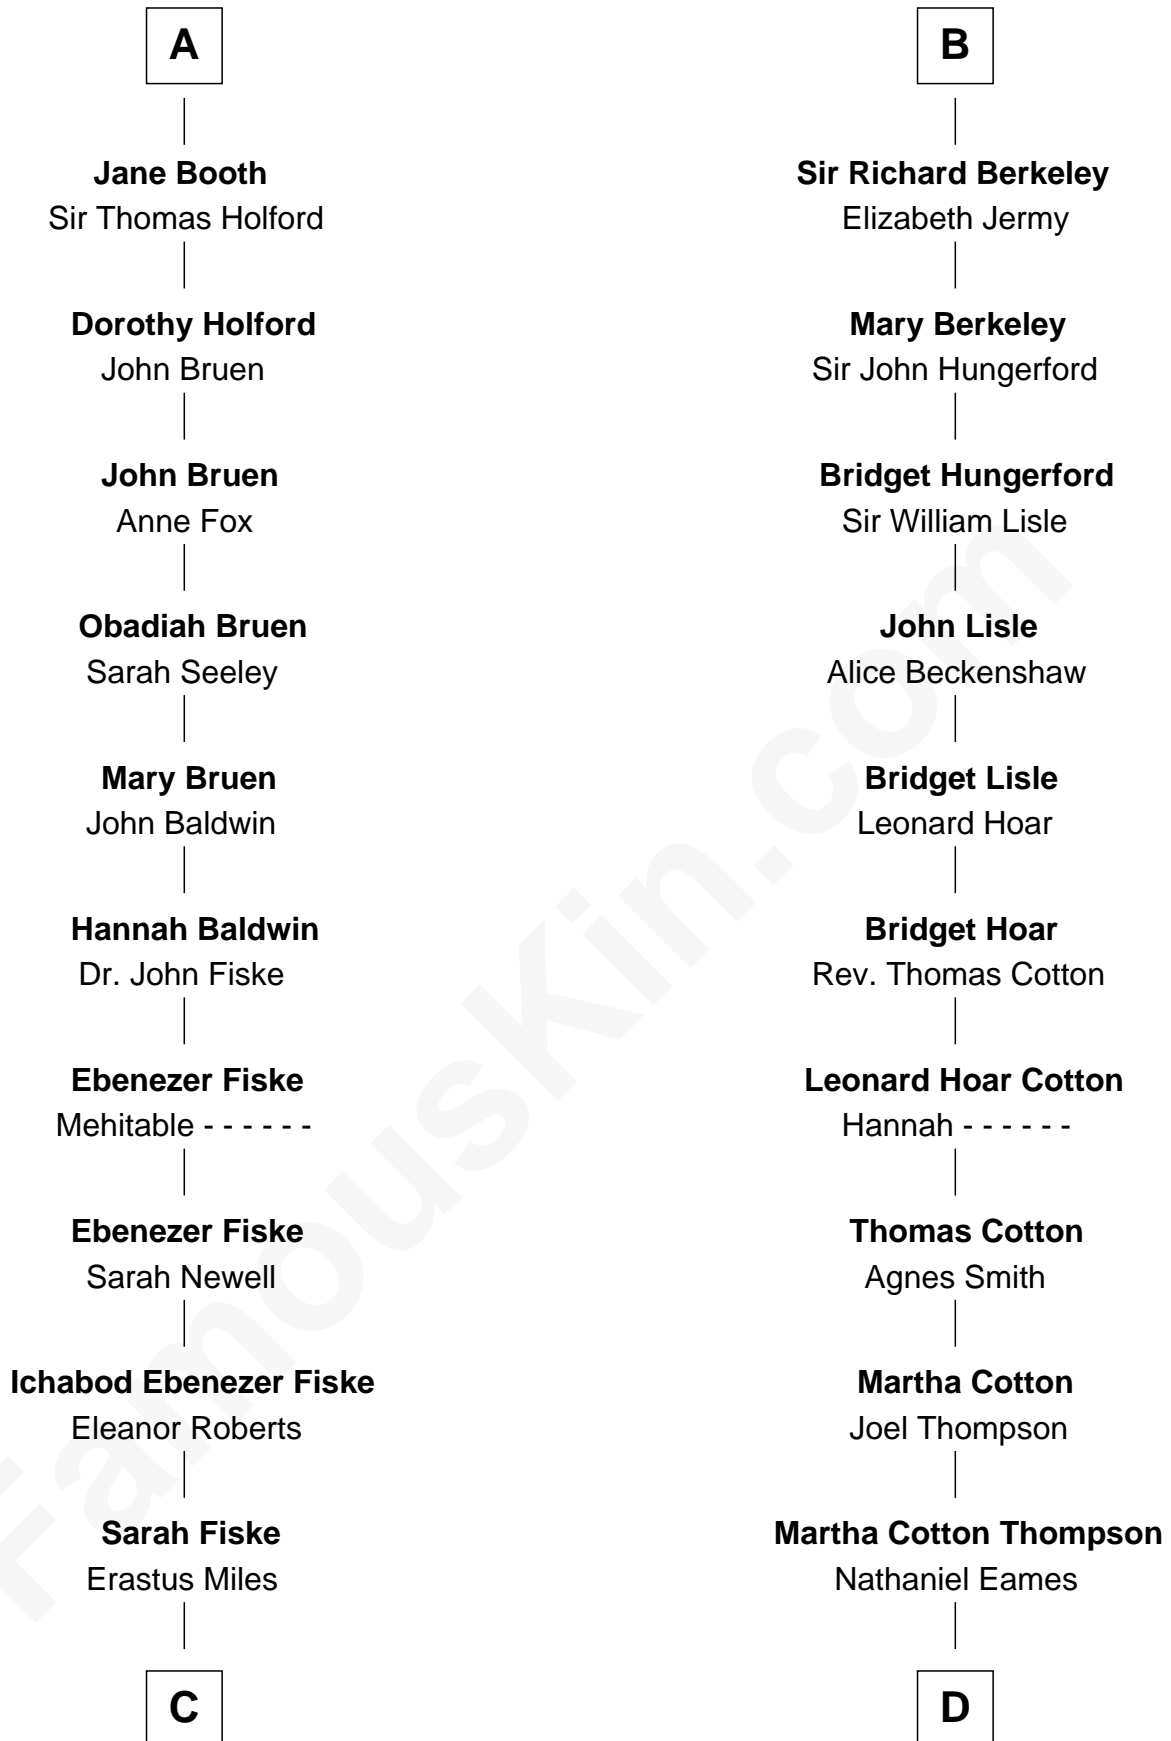

FamousKin.com Relationship Chart of

Christian Herter

59th Governor of Massachusetts

19th cousin 1 time removed of

Clare Eames

Silent Movie Actress

Ralph de Stafford
Katherine de Hastang

C

Archibald Miles

Mary Treese

Mary Miles

Christian Herter

Albert Herter

Adele McGinnis

Christian Herter

59th Governor of Massachusetts