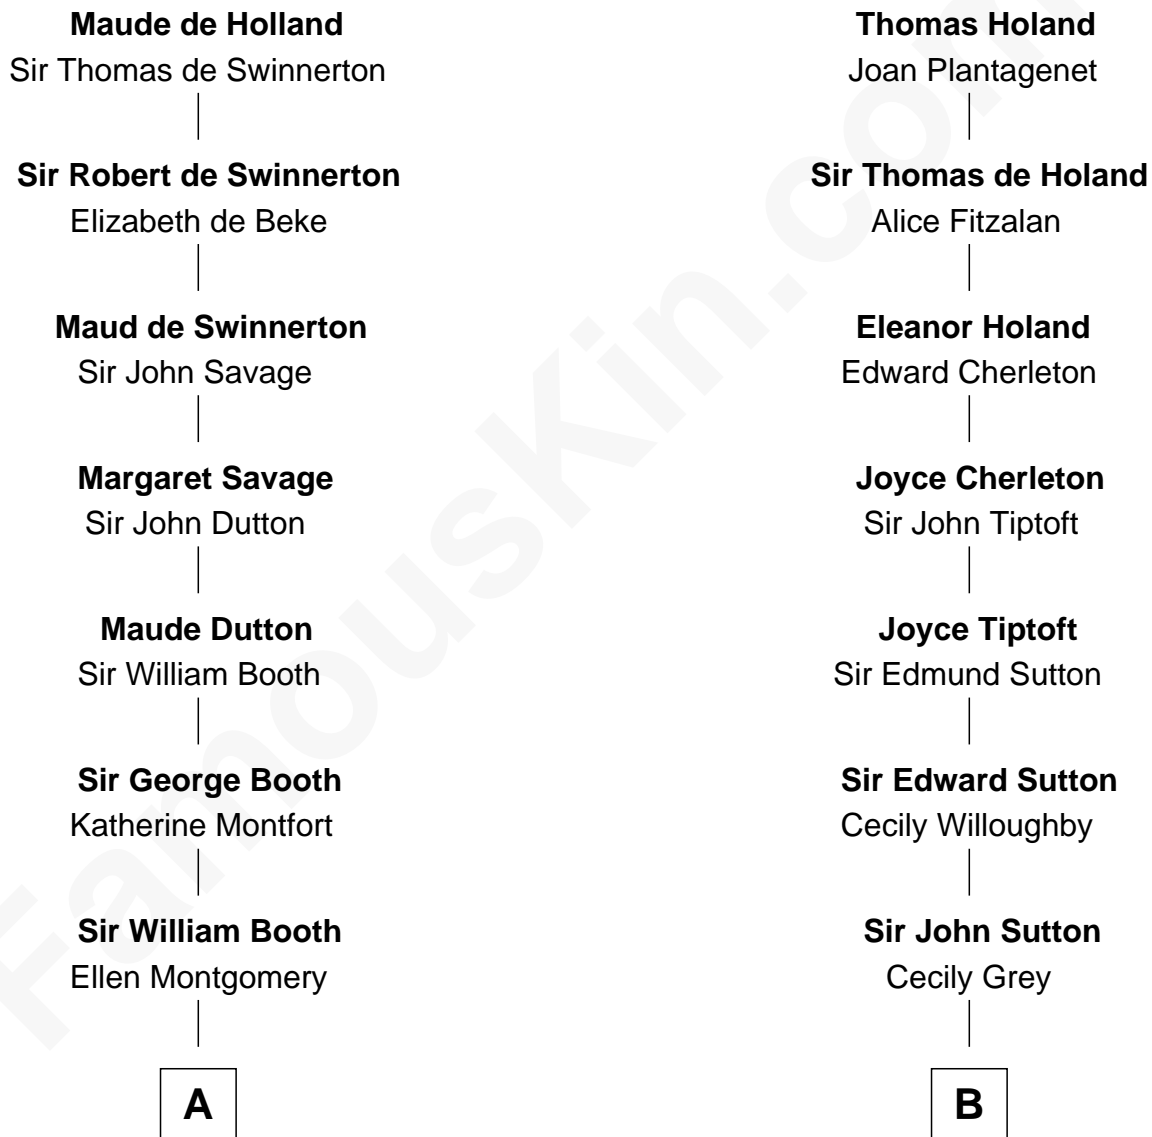

Sir Robert de Holland

Maude la Zouche