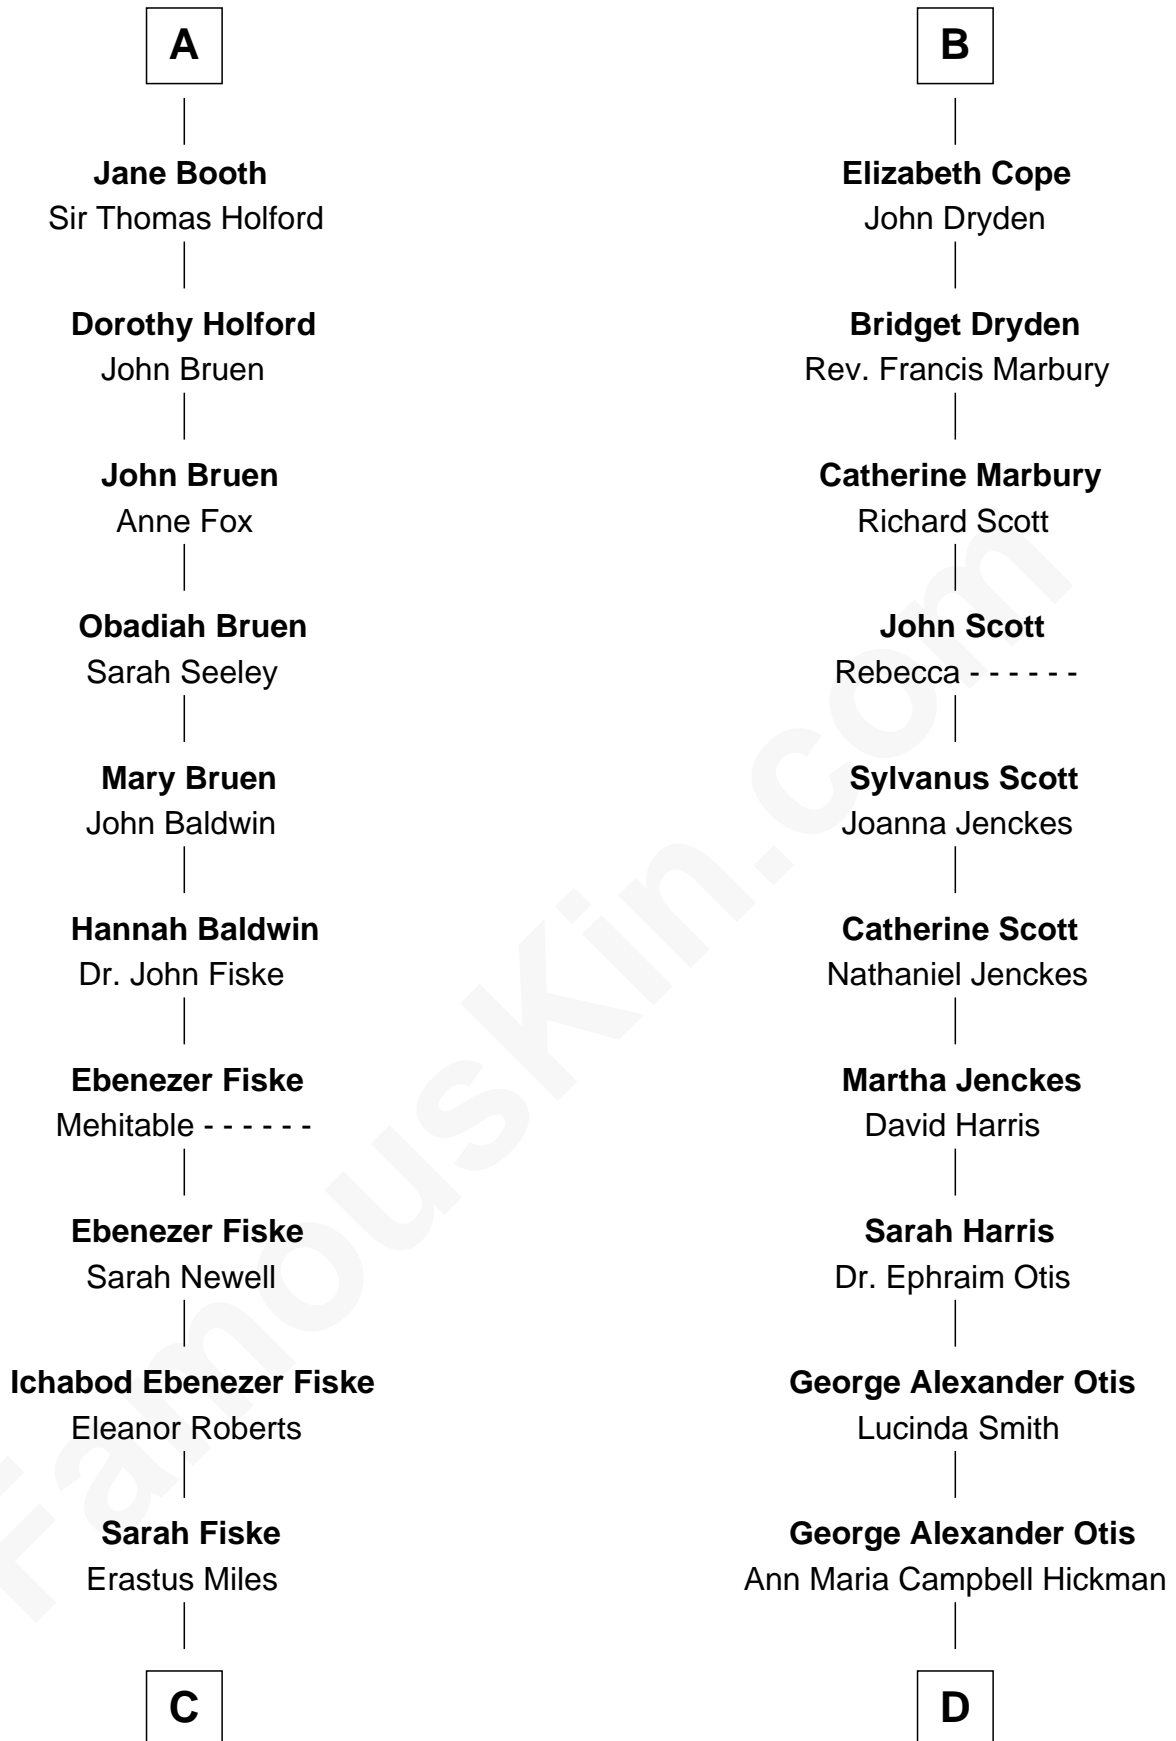

# FamousKin.com Relationship Chart of

**Christian Herter**

*59th Governor of Massachusetts*

20th cousin 1 time removed of

**George Winston**

*New Age Pianist*

**Ralph de Stafford**

*with wife  
Katherine de Hastang*

William Raleigh

**Maude Dutton**

Sir William Booth

**Sir Edward Raleigh**

Margaret Verney

**Sir George Booth**

Katherine Montfort

**Sir Edward Raleigh**

Anne Chamberlayne

**Sir William Booth**

Ellen Montgomery

**Bridget Raleigh**

Sir John Cope

**A**

**B**

**C**

**Archibald Miles**

Mary Treese

**Mary Miles**

Christian Herter

**Albert Herter**

Adele McGinnis

**Christian Herter**

*59th Governor of Massachusetts*