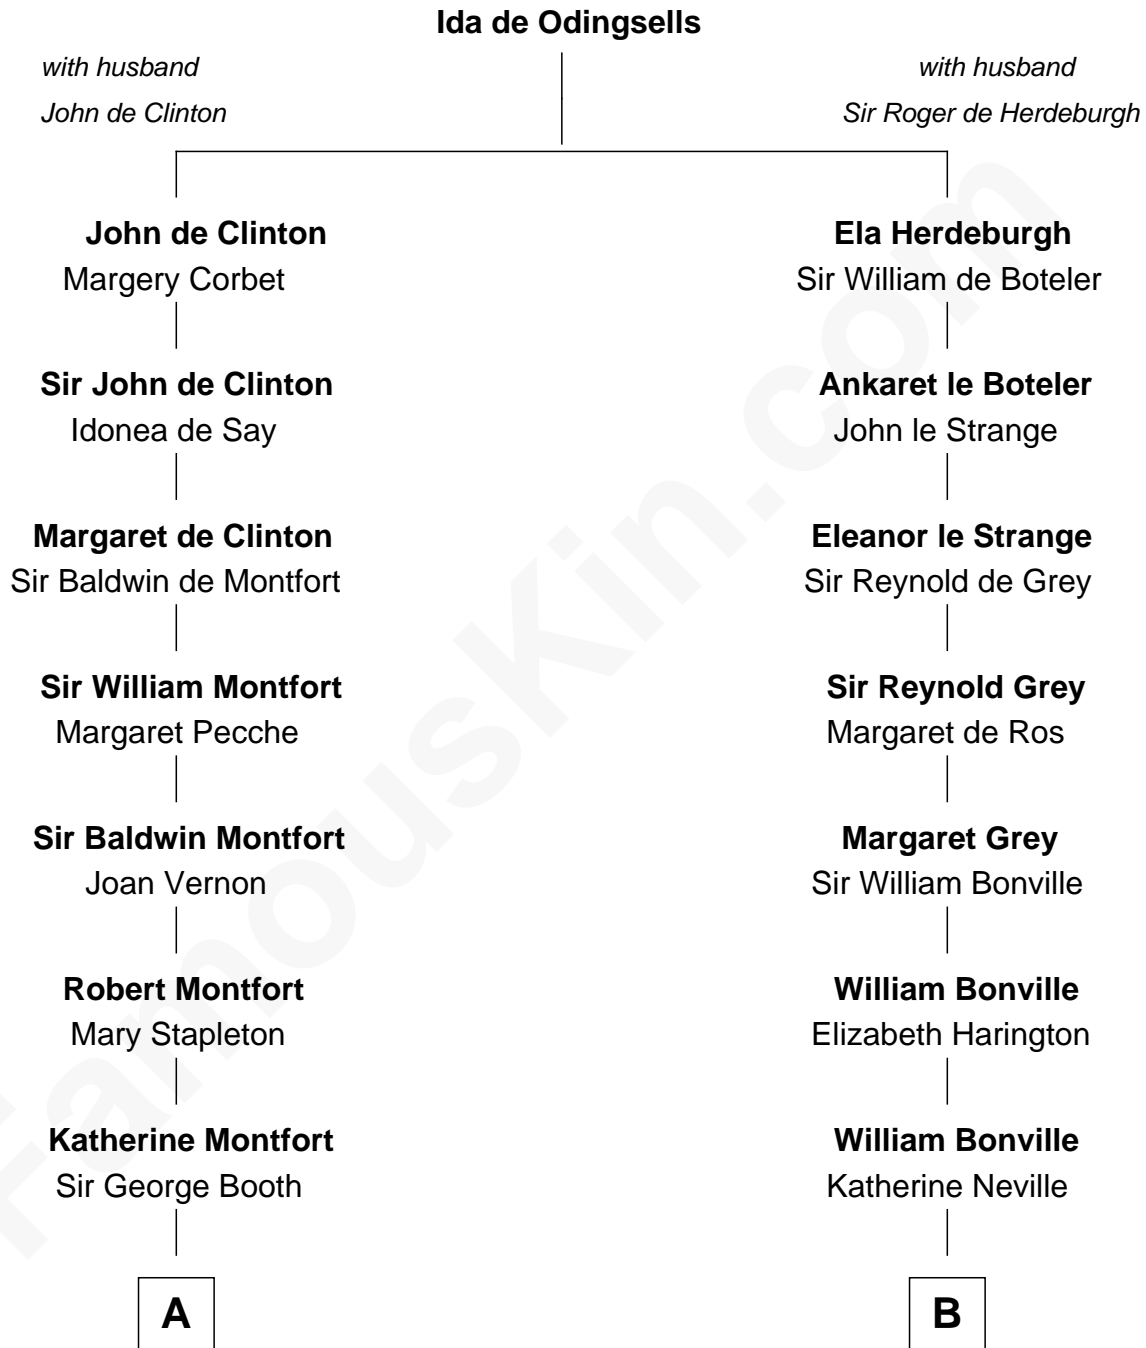

# FamousKin.com

## Relationship Chart of

### Christian Herter

59th Governor of Massachusetts

17th cousin 4 times removed of

**William Woodbridge**  
2nd Governor of Michigan

**C**

—  
**Sarah Fiske**  
Erastus Miles

—  
**Archibald Miles**  
Mary Treese

—  
**Mary Miles**  
Christian Herter

—  
**Albert Herter**  
Adele McGinnis

—  
**Christian Herter**  
*59th Governor of Massachusetts*

FamousKin.com