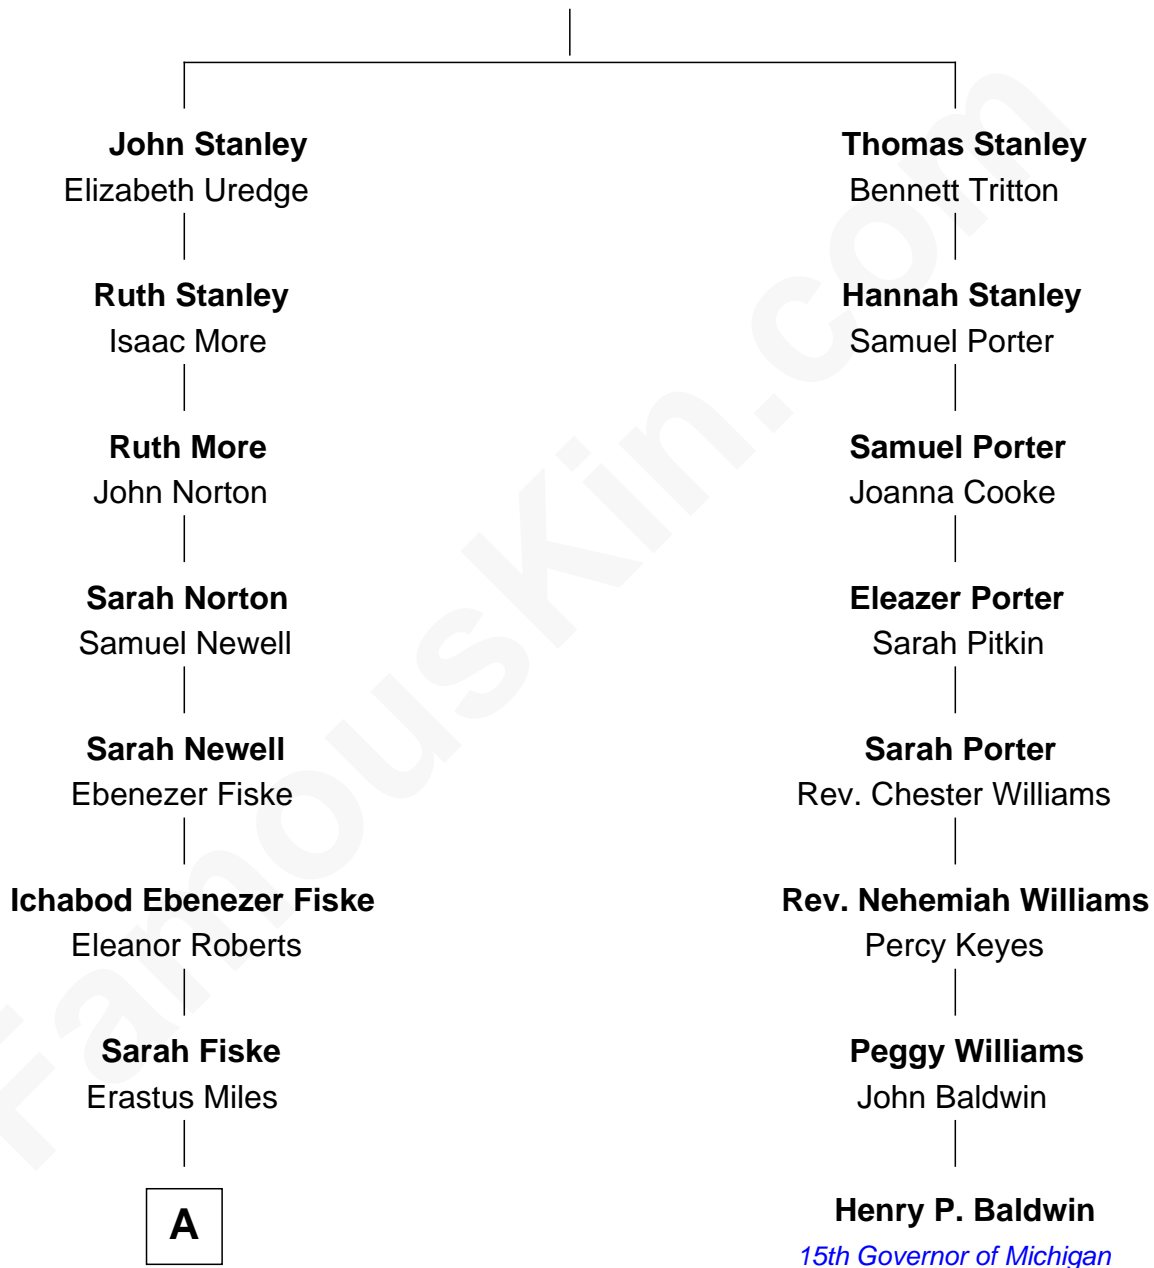

FamousKin.com Relationship Chart of

Christian Herter

59th Governor of Massachusetts

7th cousin 3 times removed of

Henry P. Baldwin

15th Governor of Michigan

Robert Stanley

A

—
Archibald Miles

Mary Treese

—
Mary Miles

Christian Herter

—
Albert Herter

Adele McGinnis

—
Christian Herter

59th Governor of Massachusetts