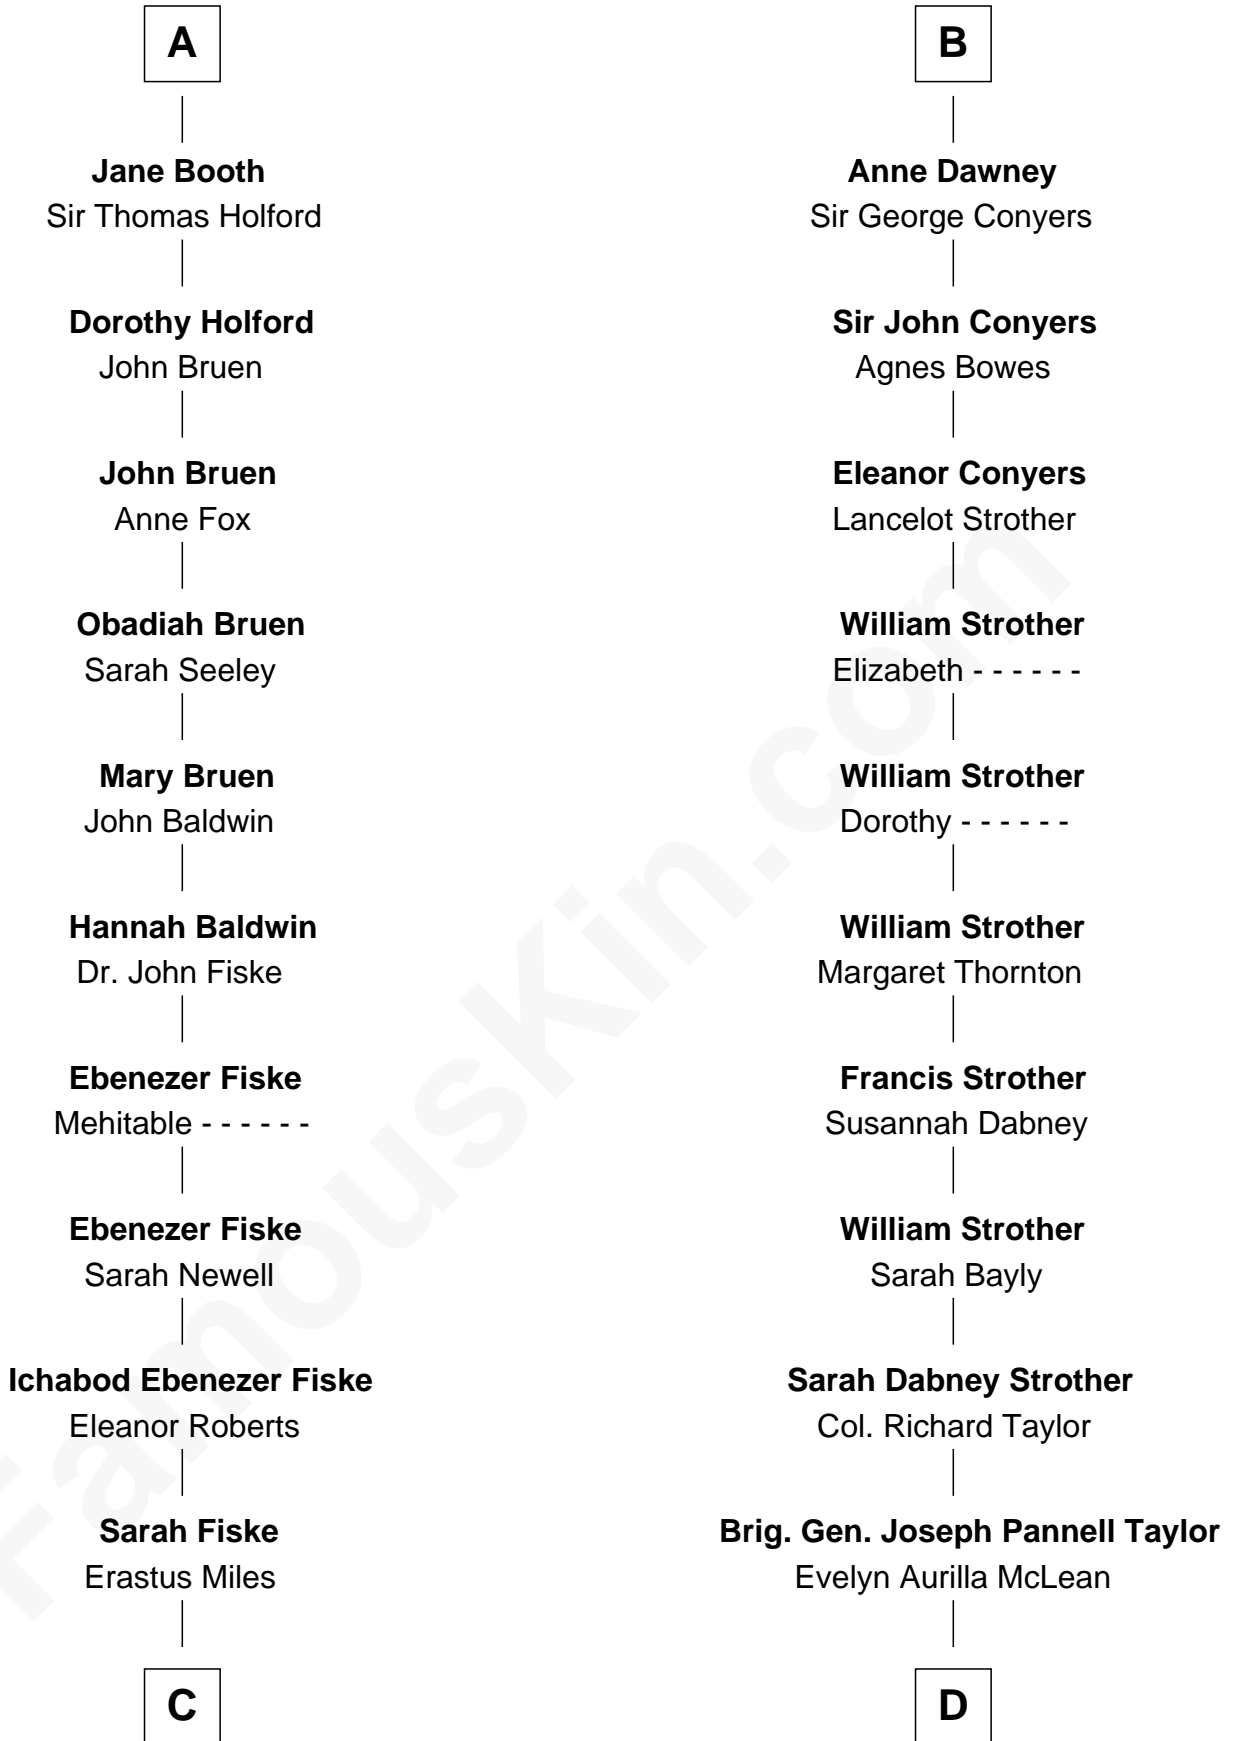

## Relationship Chart of

### Christian Herter

59th Governor of Massachusetts

20th cousin 1 time removed of

**Parker Stevenson**

TV and Movie Actor

**C**

**Archibald Miles**

Mary Treese

**Mary Miles**

Christian Herter

**Albert Herter**

Adele McGinnis

**Christian Herter**

*59th Governor of Massachusetts*

**D**

**Col. Joseph Hancock Taylor**

Mary Montgomery Meigs

**Evelyn Taylor**

Eli Kirk Price

**Philip Price**

Sarah Meade Harrison

**Sarah Meade Price**

Richard Stevenson Parker

**Parker Stevenson**