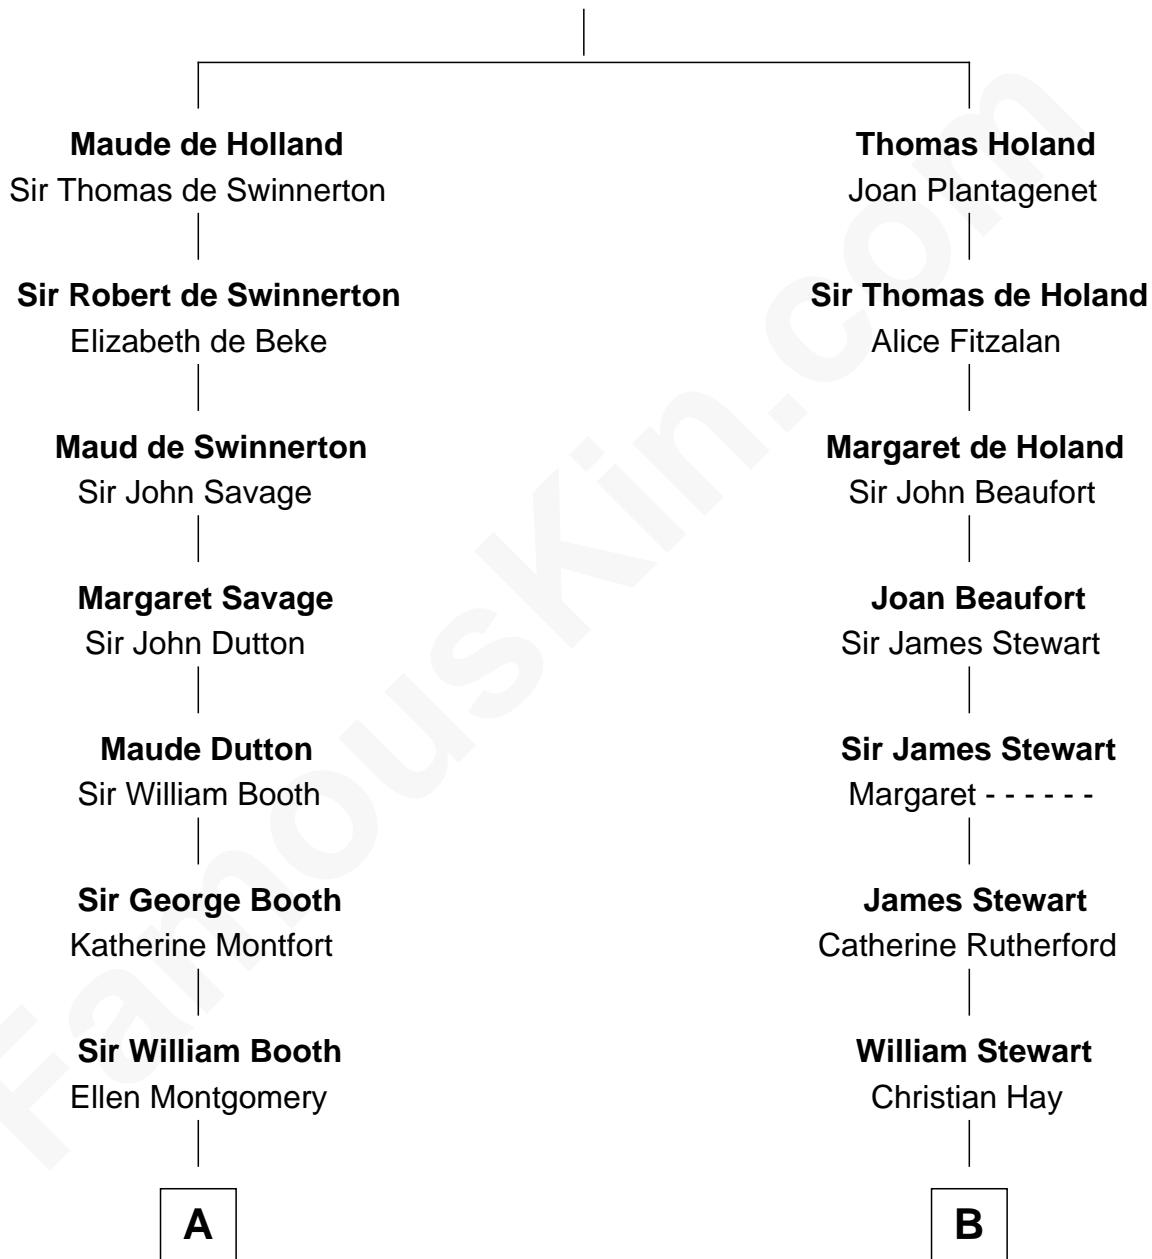

FamousKin.com

Relationship Chart of

Christian Herter

59th Governor of Massachusetts

18th cousin 2 times removed of

Johnny Mercer

Songwriter and Co-Founder of Capitol Records

Sir Robert de Holland

Maude la Zouche

C

Archibald Miles

Mary Treese

Mary Miles

Christian Herter

Albert Herter

Adele McGinnis