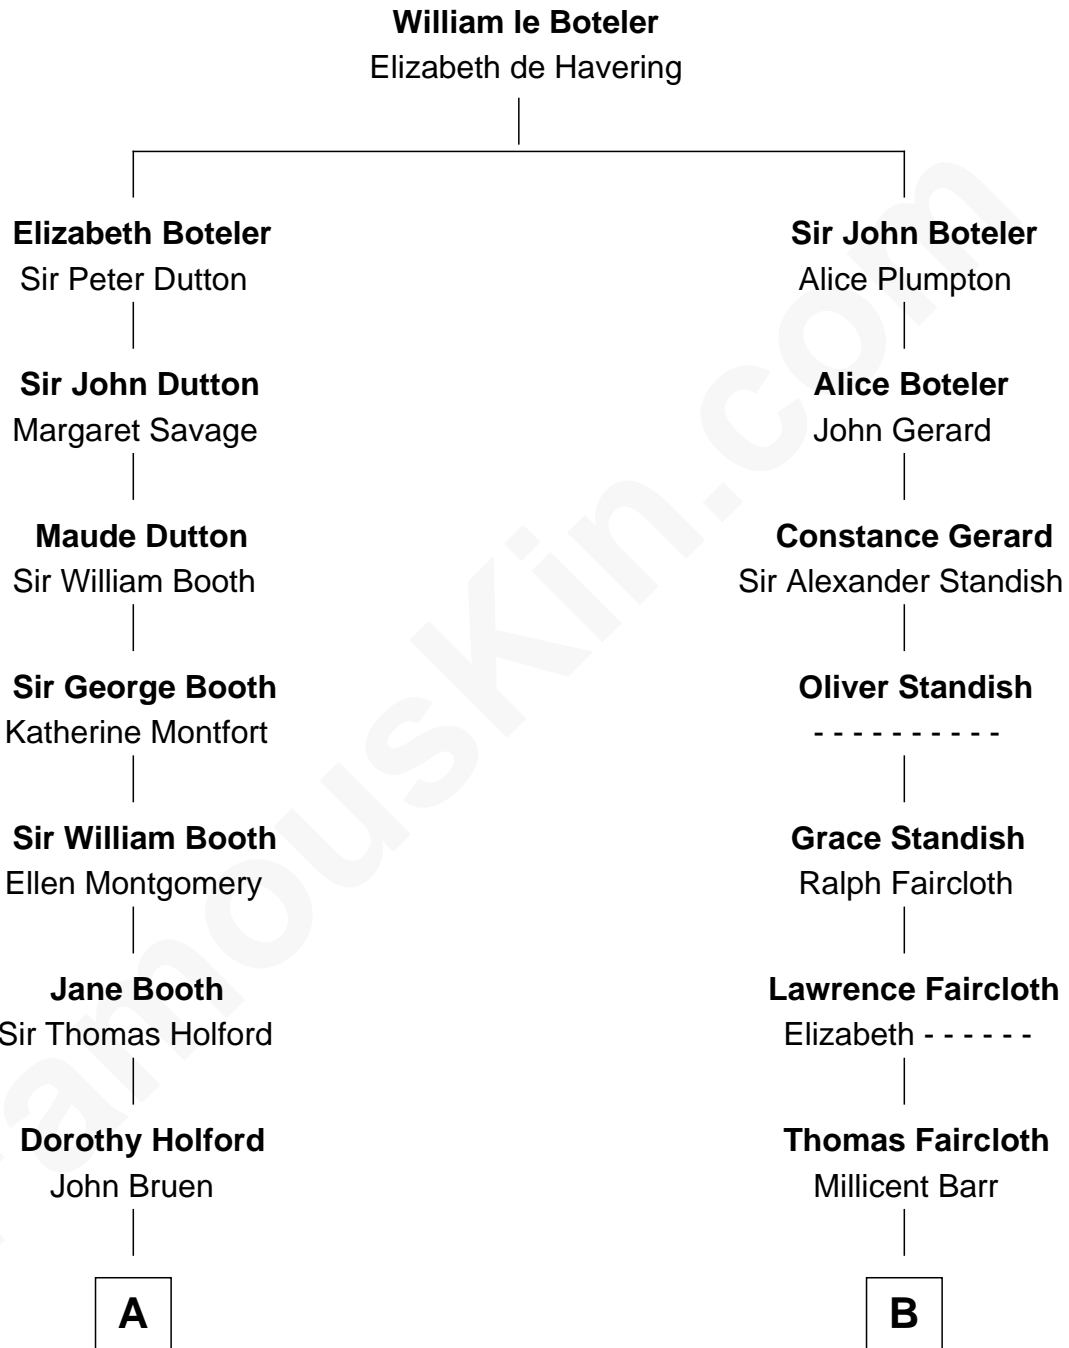

FamousKin.com Relationship Chart of

Christian Herter

59th Governor of Massachusetts

15th cousin 3 times removed of

Ralph Waldo Emerson

American Poet

C

—
Albert Herter
Adele McGinnis

—
Christian Herter
59th Governor of Massachusetts

FamousKin.com