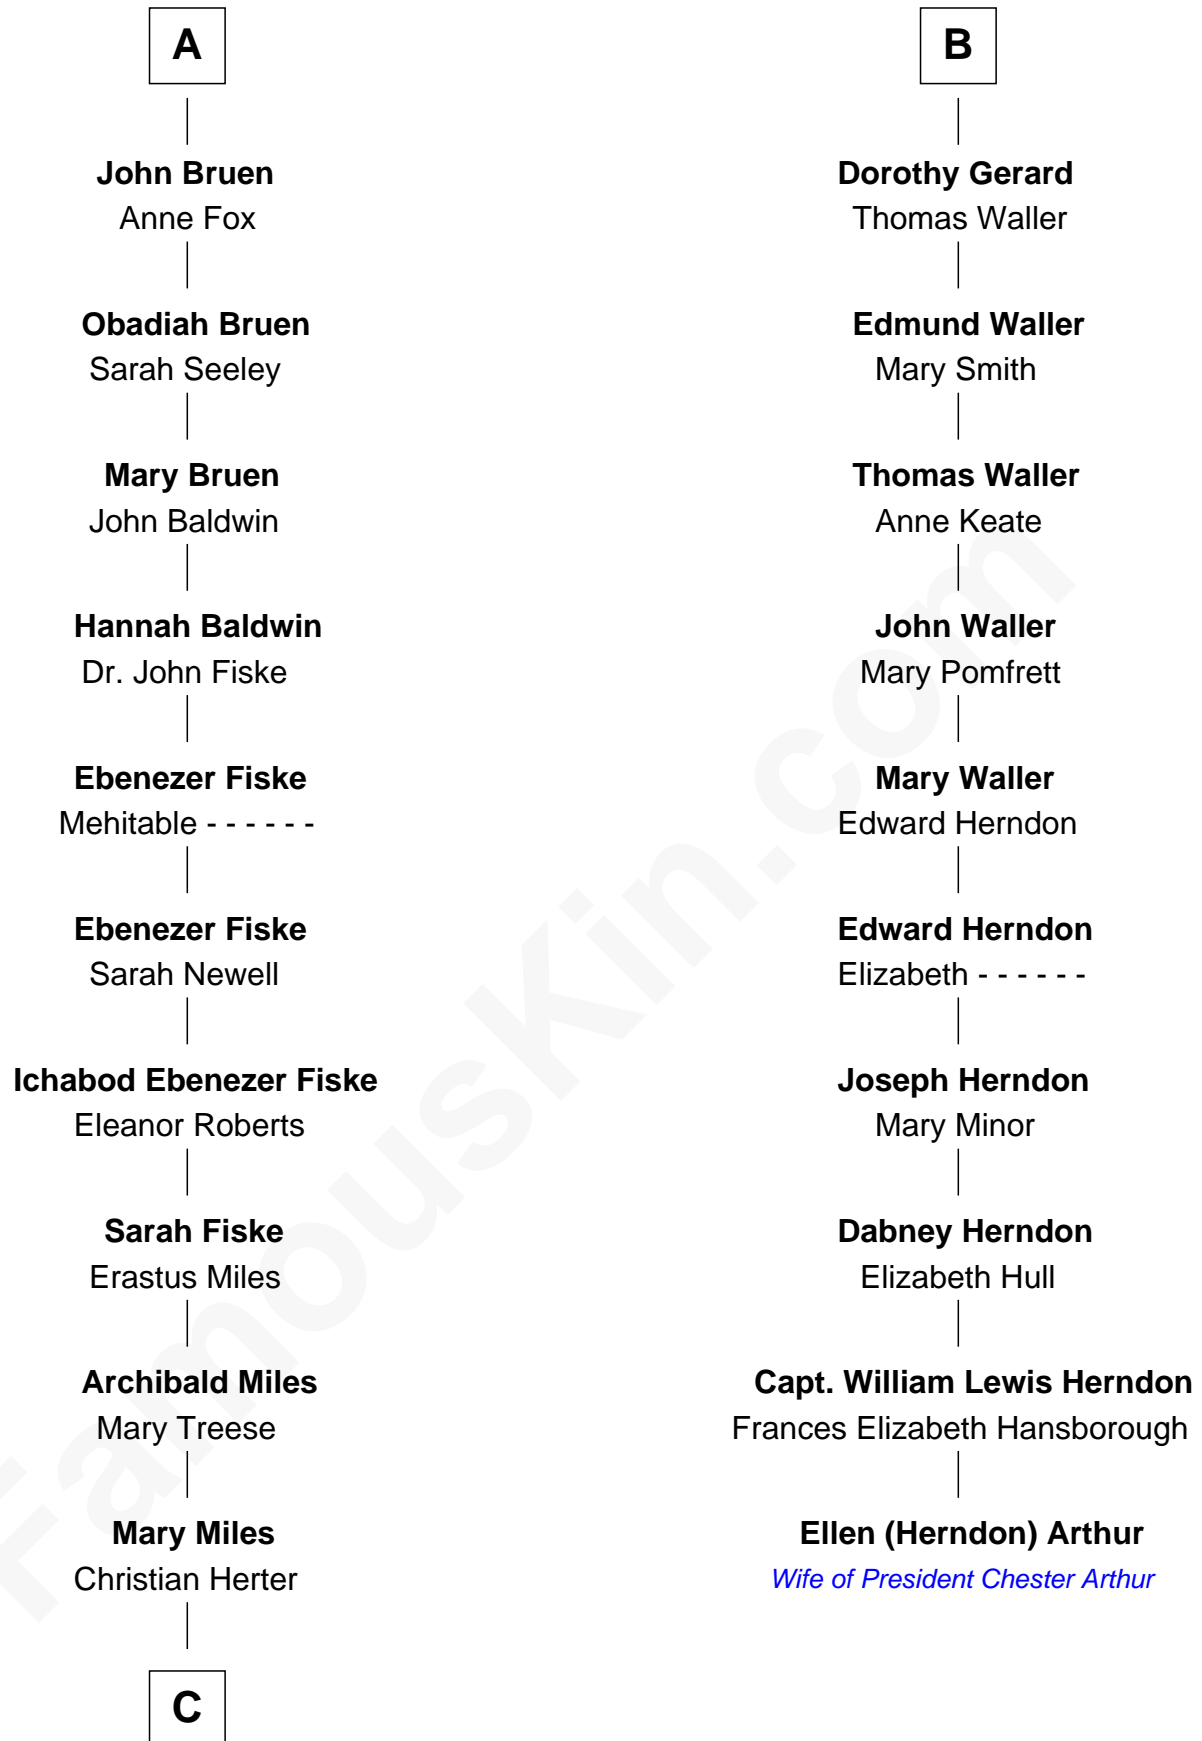

FamousKin.com

Relationship Chart of

Christian Herter

59th Governor of Massachusetts

16th cousin 2 times removed of

Ellen (Herndon) Arthur

Wife of President Chester A. Arthur

C

—
Albert Herter
Adele McGinnis

—
Christian Herter
59th Governor of Massachusetts

FamousKin.com