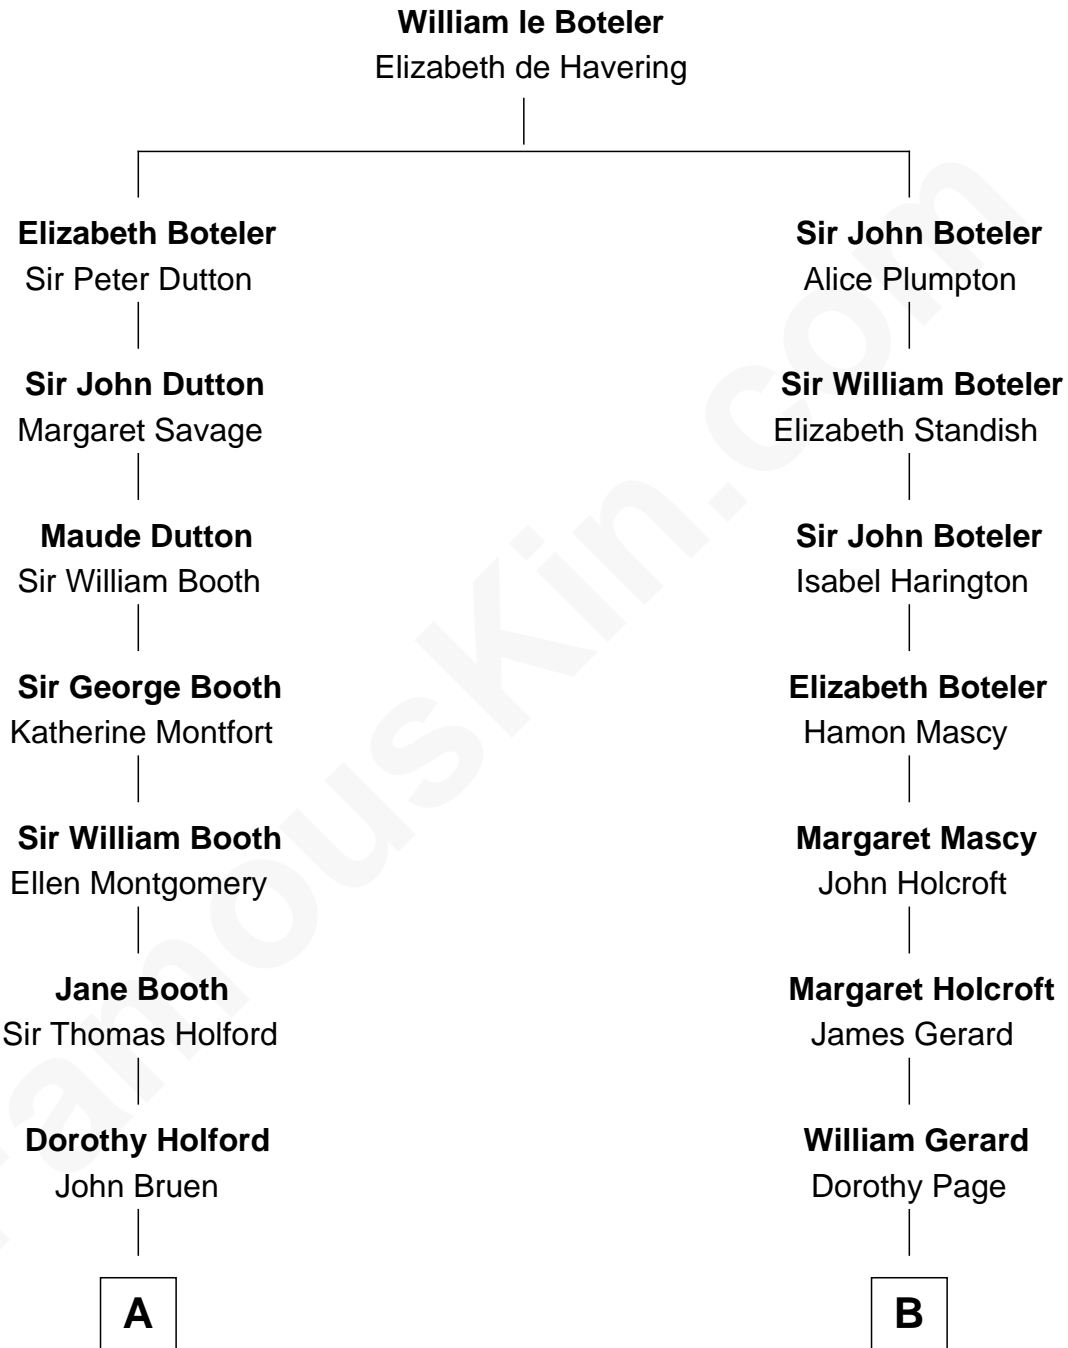

FamousKin.com

Relationship Chart of

Christian Herter

59th Governor of Massachusetts

16th cousin 2 times removed of

Ellen (Herndon) Arthur

Wife of President Chester A. Arthur

C

—
Albert Herter
Adele McGinnis

—
Christian Herter
59th Governor of Massachusetts

FamousKin.com