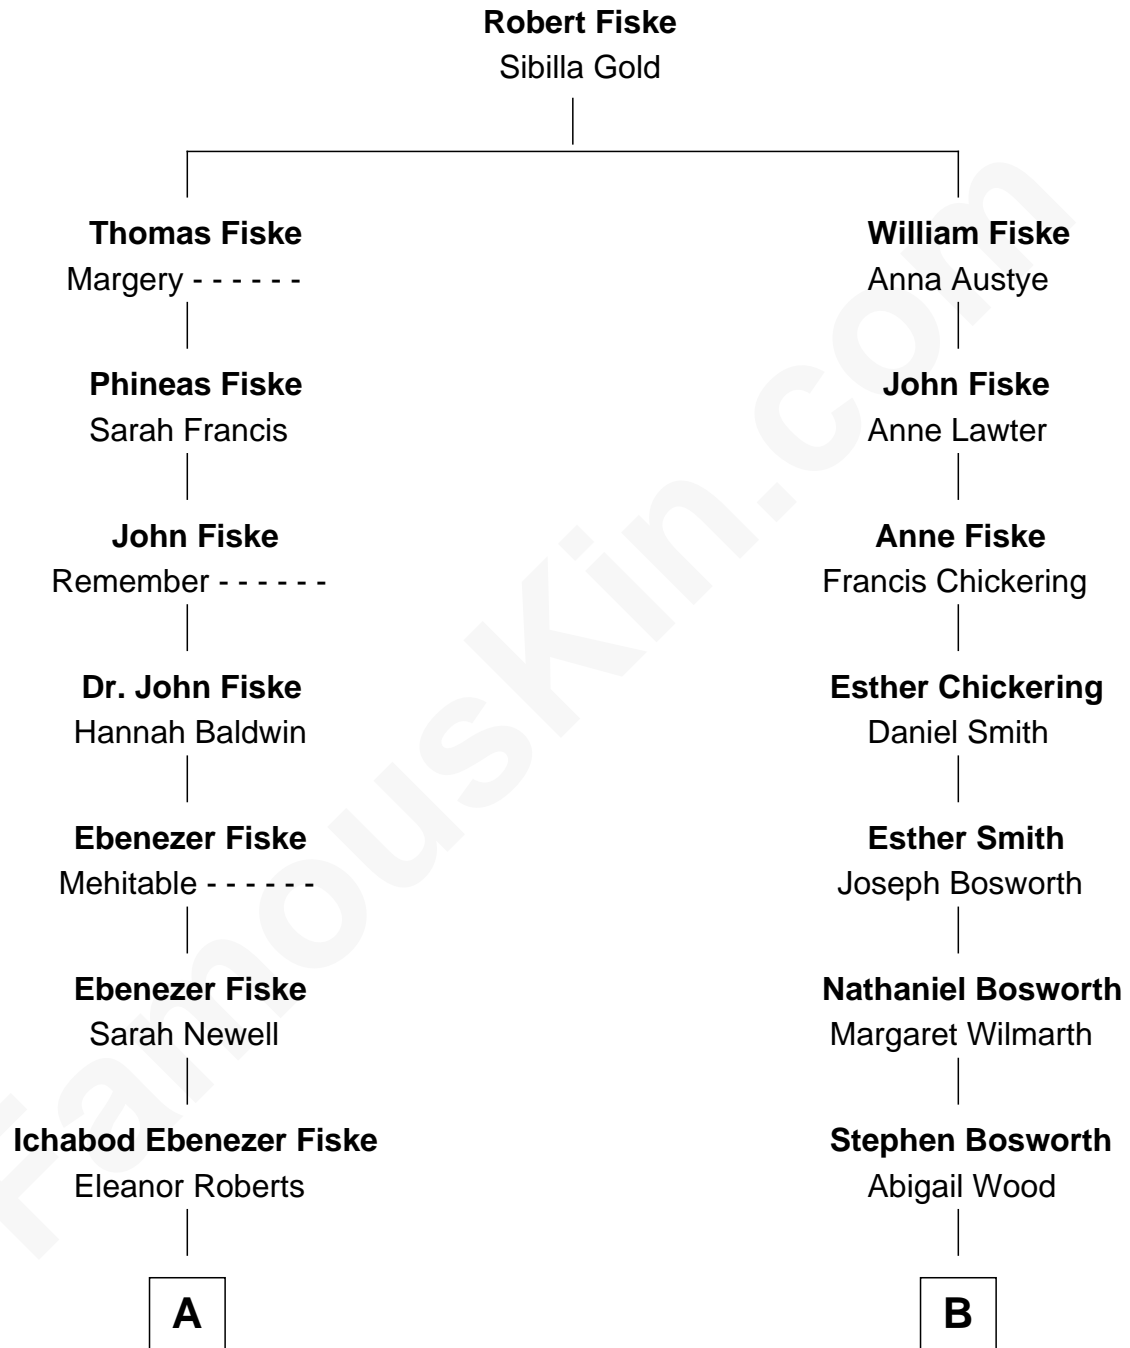

# FamousKin.com Relationship Chart of

**Christian Herter**

*59th Governor of Massachusetts*

11th cousin 4 times removed of

**Sydney Biddle Barrows**

*Mayflower Madam*

**A**

**Sarah Fiske**  
Erastus Miles

**Archibald Miles**  
Mary Treese

**Mary Miles**  
Christian Herter

**Albert Herter**  
Adele McGinnis

**Christian Herter**  
*59th Governor of Massachusetts*

**B**

**Joseph Bosworth**  
Medima Mallory

**Orange Bosworth**  
Susanna Terrill