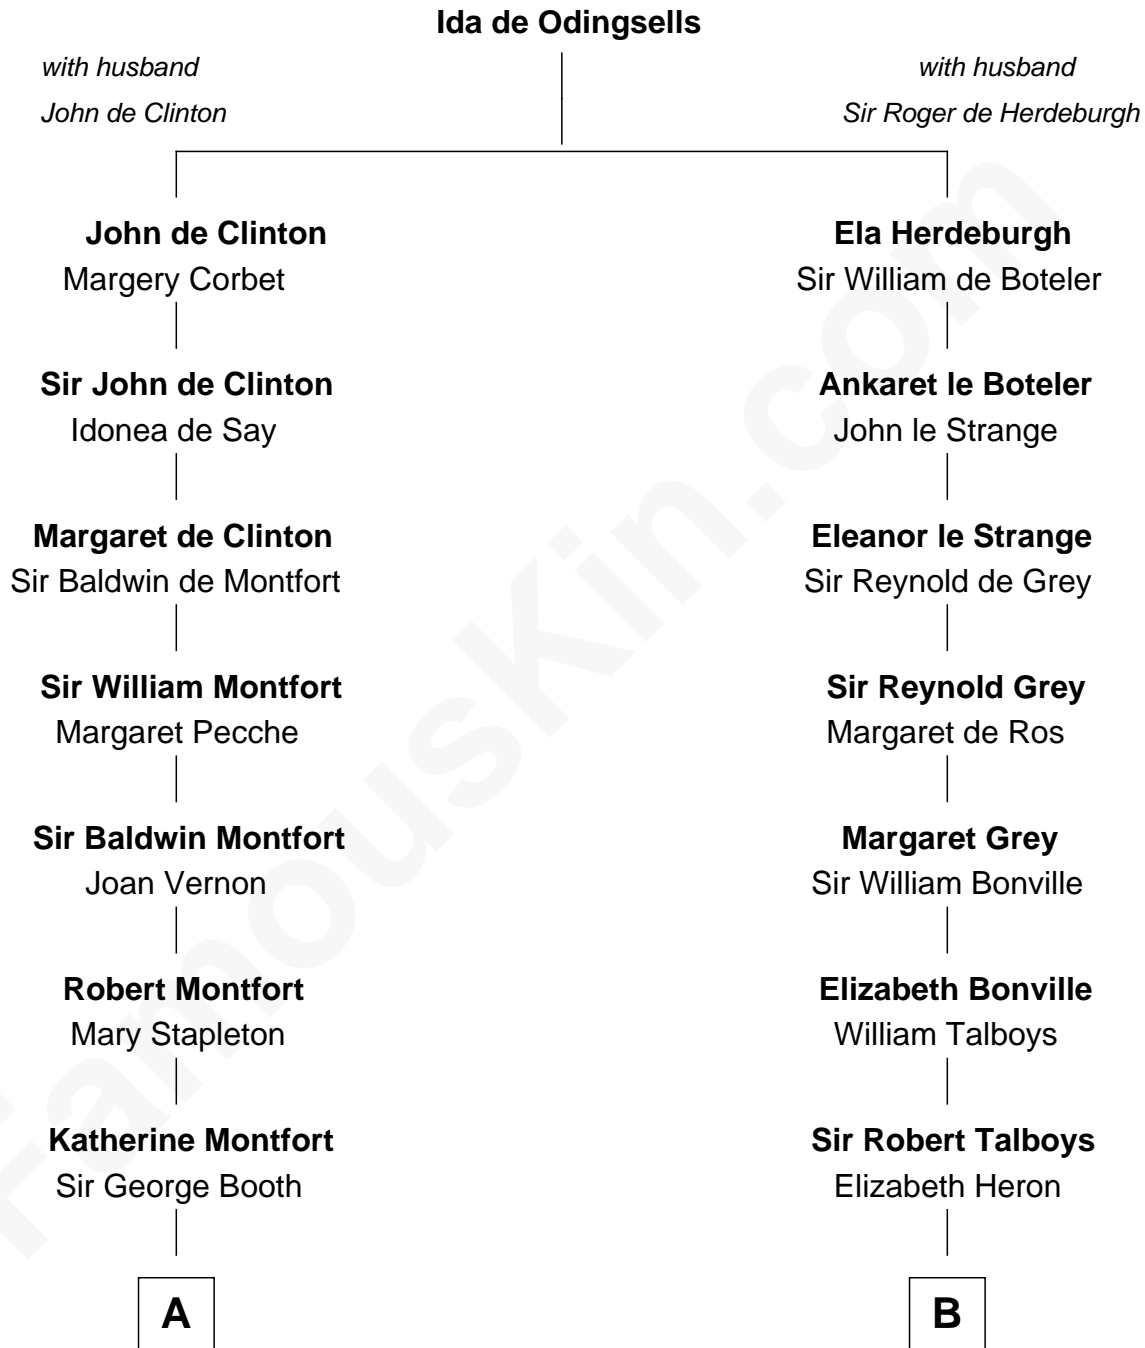

FamousKin.com

Relationship Chart of

Christian Herter

59th Governor of Massachusetts

15th cousin 6 times removed of

Thomas Nelson

Signer of the Declaration of Independence

C

—
Sarah Fiske
Erastus Miles

—
Archibald Miles
Mary Treese

—
Mary Miles
Christian Herter

—
Albert Herter
Adele McGinnis

—
Christian Herter
59th Governor of Massachusetts

FamousKin.com