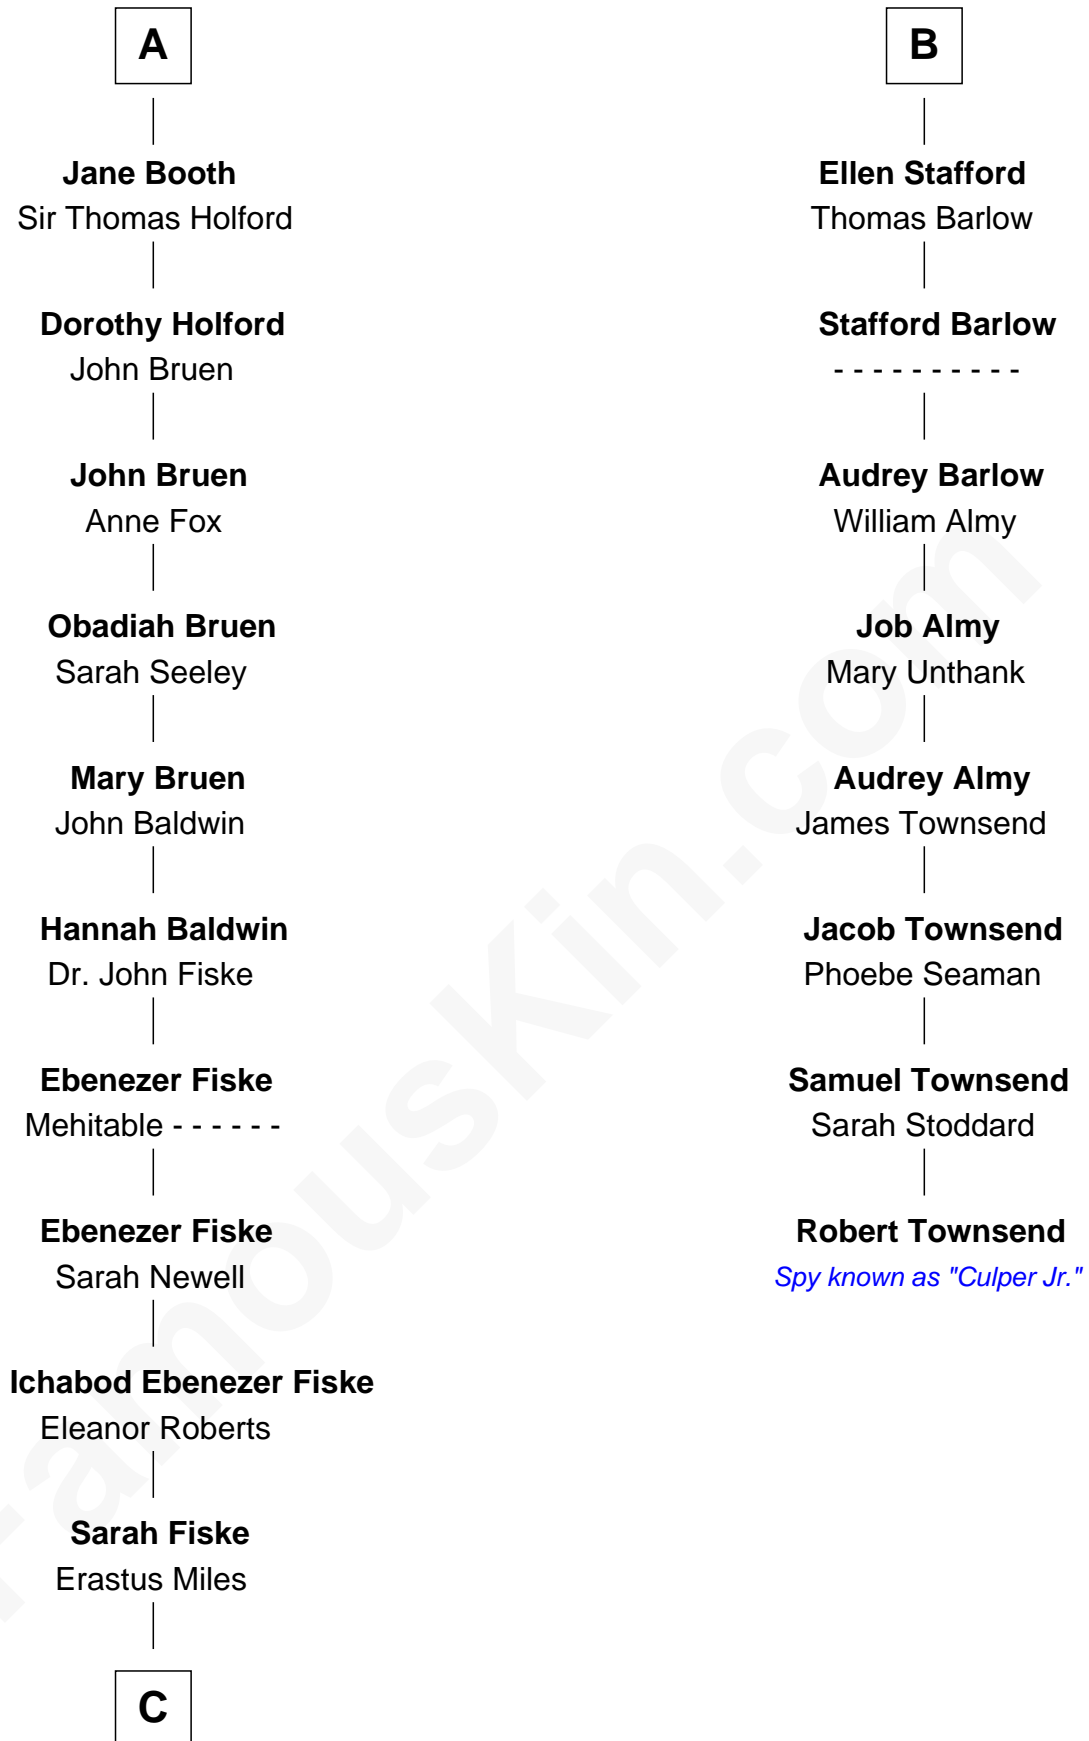

FamousKin.com Relationship Chart of

Christian Herter

59th Governor of Massachusetts

14th cousin 6 times removed of

Robert Townsend

Member of the Culper Spy Ring during the American Revolution

C

—
Archibald Miles

Mary Treese

—
Mary Miles

Christian Herter

—
Albert Herter

Adele McGinnis

—
Christian Herter

59th Governor of Massachusetts

FamousKin.com