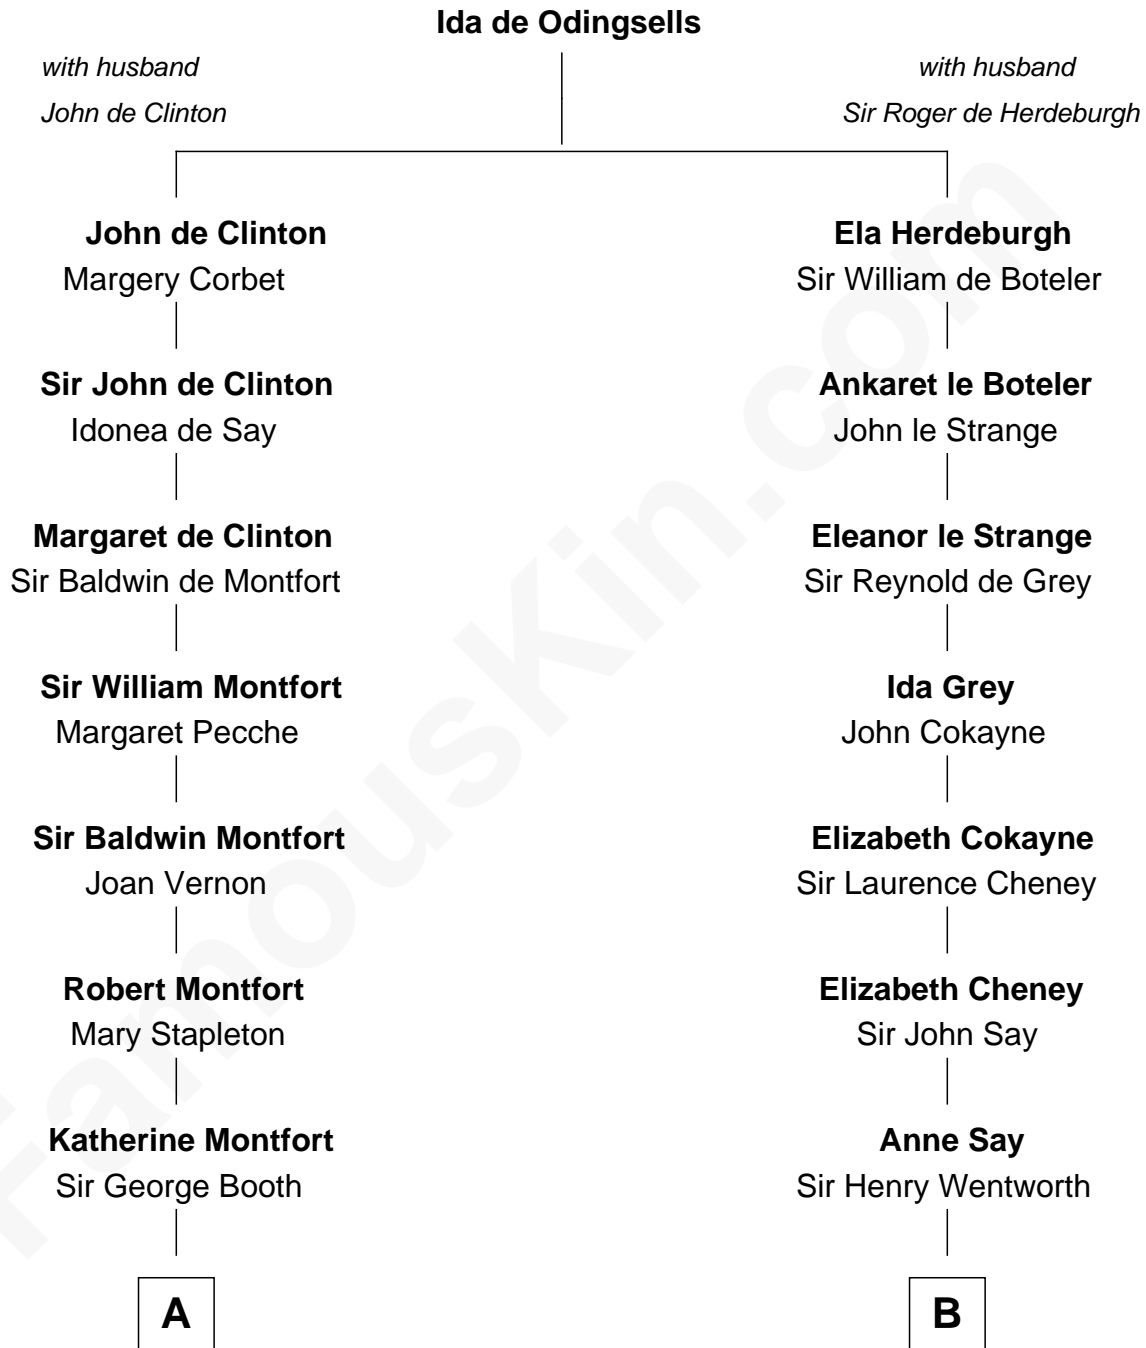

FamousKin.com

Relationship Chart of

Christian Herter

59th Governor of Massachusetts

14th cousin 7 times removed of

Caesar Rodney

Signer of the Declaration of Independence