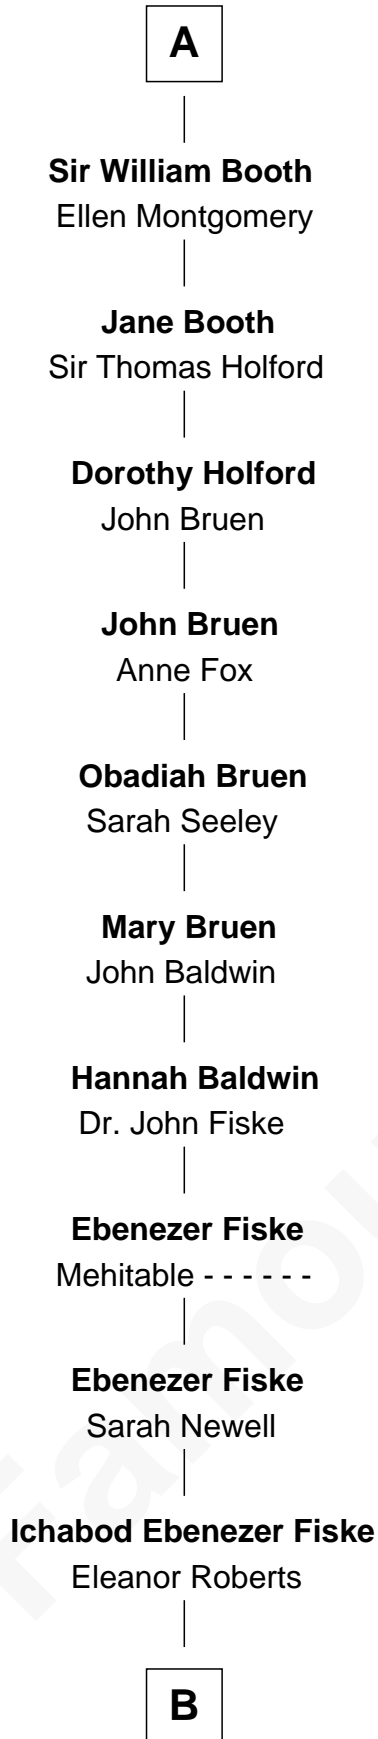

# FamousKin.com Relationship Chart of

**Christian Herter**

59th Governor of Massachusetts

7th cousin 14 times removed of

**Queen Elizabeth I**

Queen of England

**Guy de Beauchamp**

Alice de Toeni

**B**

—  
**Sarah Fiske**  
Erastus Miles

—  
**Archibald Miles**  
Mary Treese

—  
**Mary Miles**  
Christian Herter

—  
**Albert Herter**  
Adele McGinnis

—  
**Christian Herter**  
*59th Governor of Massachusetts*