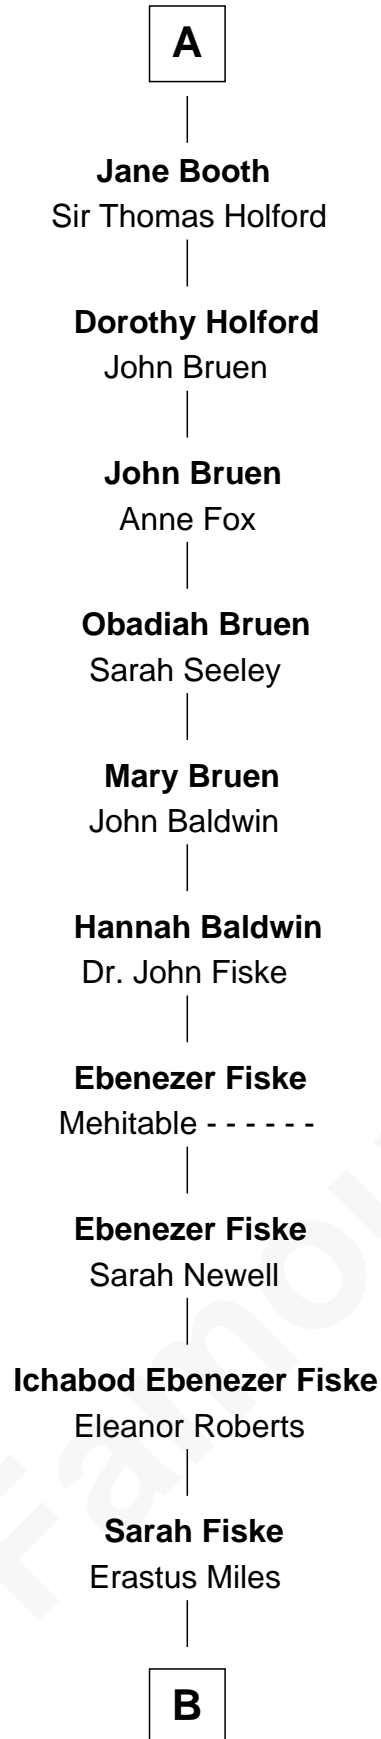

FamousKin.com

Relationship Chart of

Christian Herter

59th Governor of Massachusetts

7th cousin 13 times removed of

Queen Elizabeth I

Queen of England

Sir Robert de Holland

Maude la Zouche

B

—
Archibald Miles

Mary Treese

—
Mary Miles

Christian Herter

—
Albert Herter

Adele McGinnis