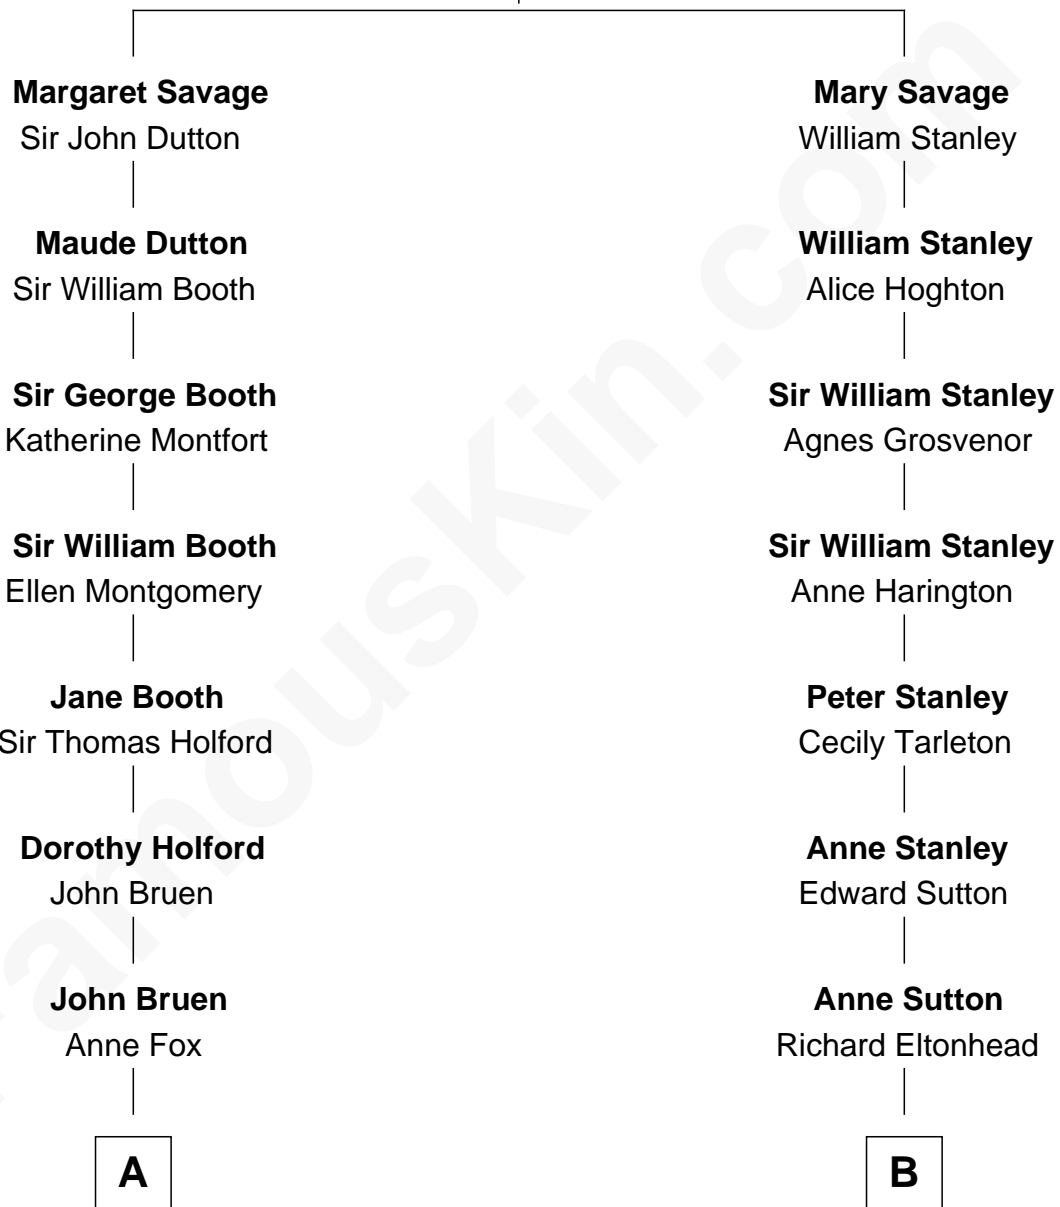

## Relationship Chart of Christian Herter

59th Governor of Massachusetts

17th cousin 3 times removed of

**Brad Pitt**  
Movie Actor

**Sir John Savage**  
Maud de Swinnerton

**C**

—  
**Etta Coleman Williams**

Emery A. Hillhouse

—  
**Hal Knox Hillhouse**

Clara Mae Bell

—  
**Jane Etta Hillhouse**

William Alvin Pitt

—  
**Brad Pitt**

*Movie Actor*

FamousKin.com