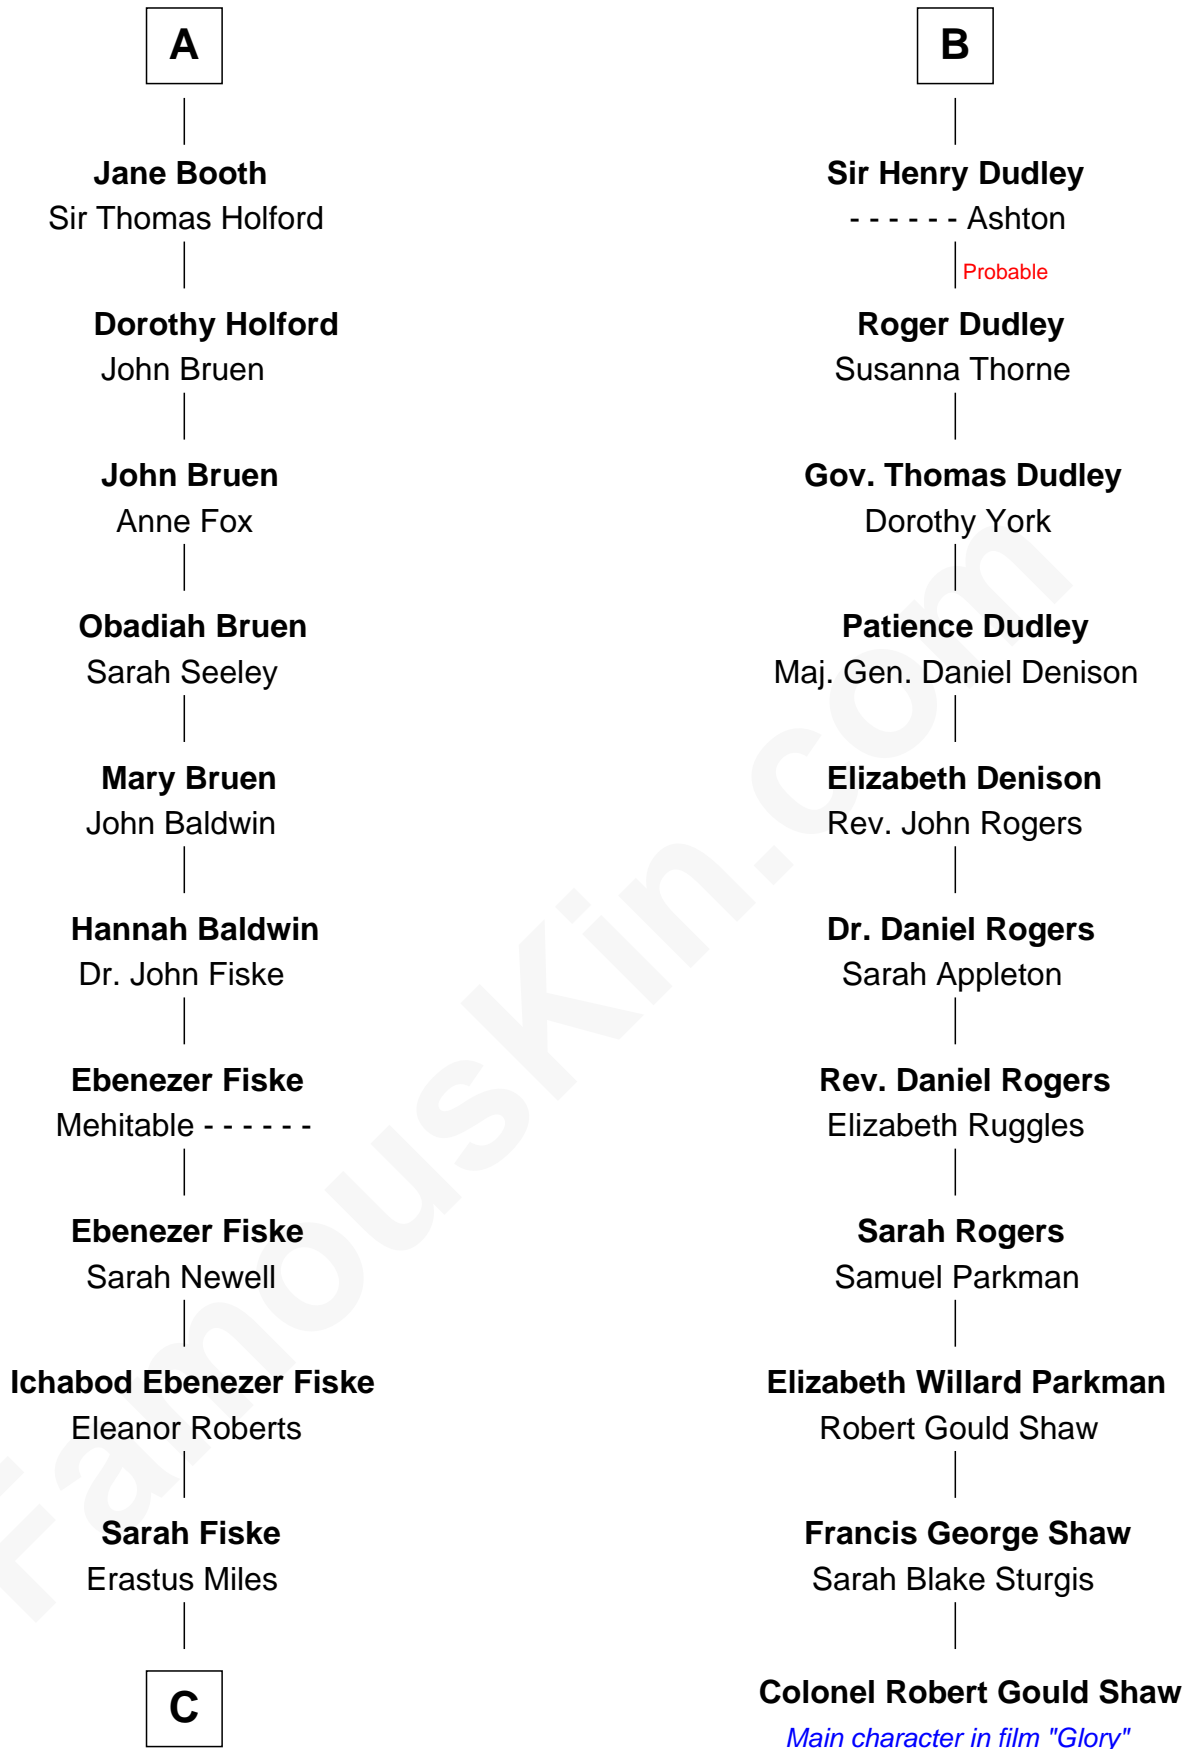

## Relationship Chart of

### Christian Herter

59th Governor of Massachusetts

17th cousin 3 times removed of

### Colonel Robert Gould Shaw

U.S. Civil War leader of film "Glory" fame

**C**

—  
**Archibald Miles**

Mary Treese

—  
**Mary Miles**

Christian Herter

—  
**Albert Herter**