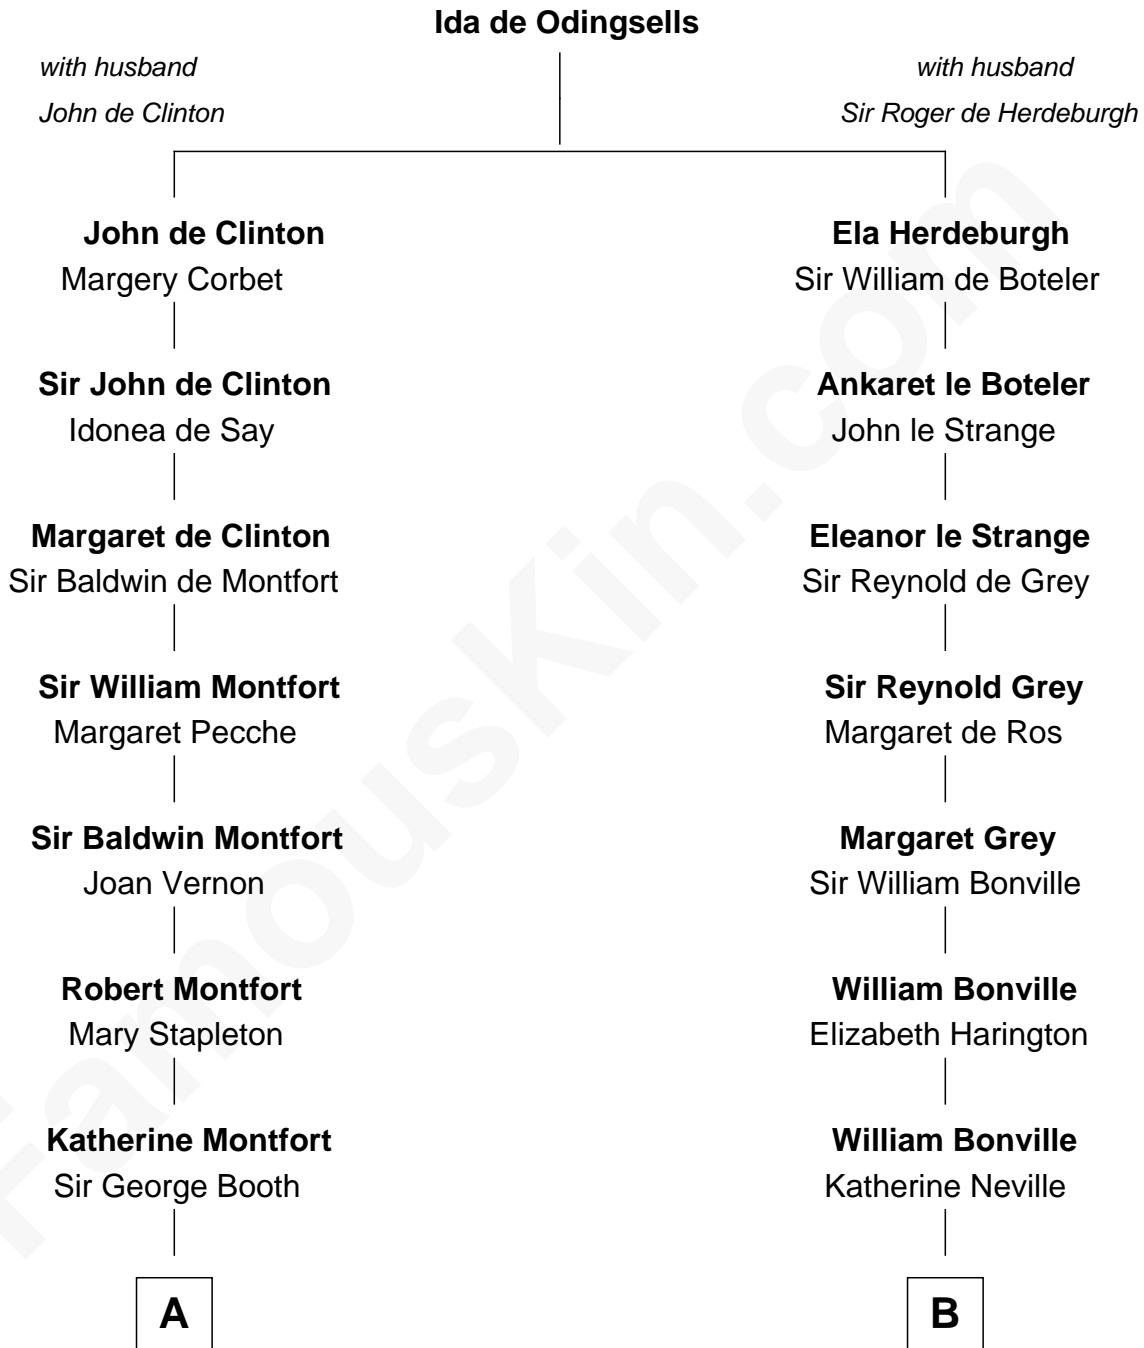

FamousKin.com

Relationship Chart of

Christian Herter

59th Governor of Massachusetts

19th cousin 2 times removed of

Colonel Robert Gould Shaw

U.S. Civil War leader of film "Glory" fame

C

Sarah Fiske
Erastus Miles

Archibald Miles
Mary Treese

Mary Miles
Christian Herter

Albert Herter
Adele McGinnis

Christian Herter
59th Governor of Massachusetts

D

Elizabeth Willard Parkman
Robert Gould Shaw

Francis George Shaw
Sarah Blake Sturgis

Colonel Robert Gould Shaw
Main character in film "Glory"

FamousKin.com