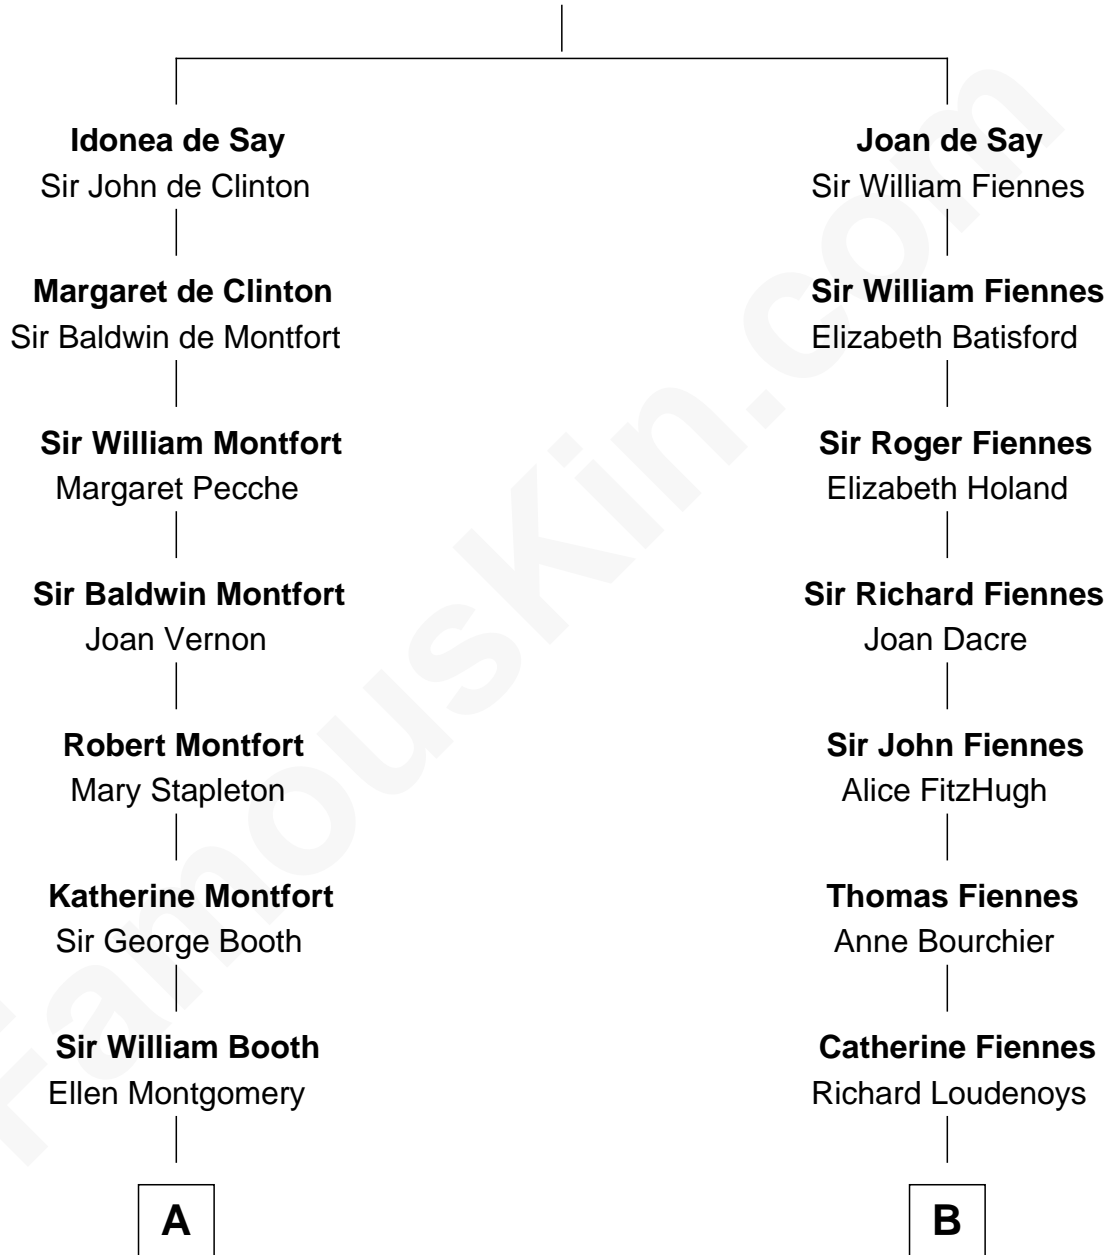

Anne Baxter

Movie Actress

Sir Geoffrey de Say

Maud de Beauchamp