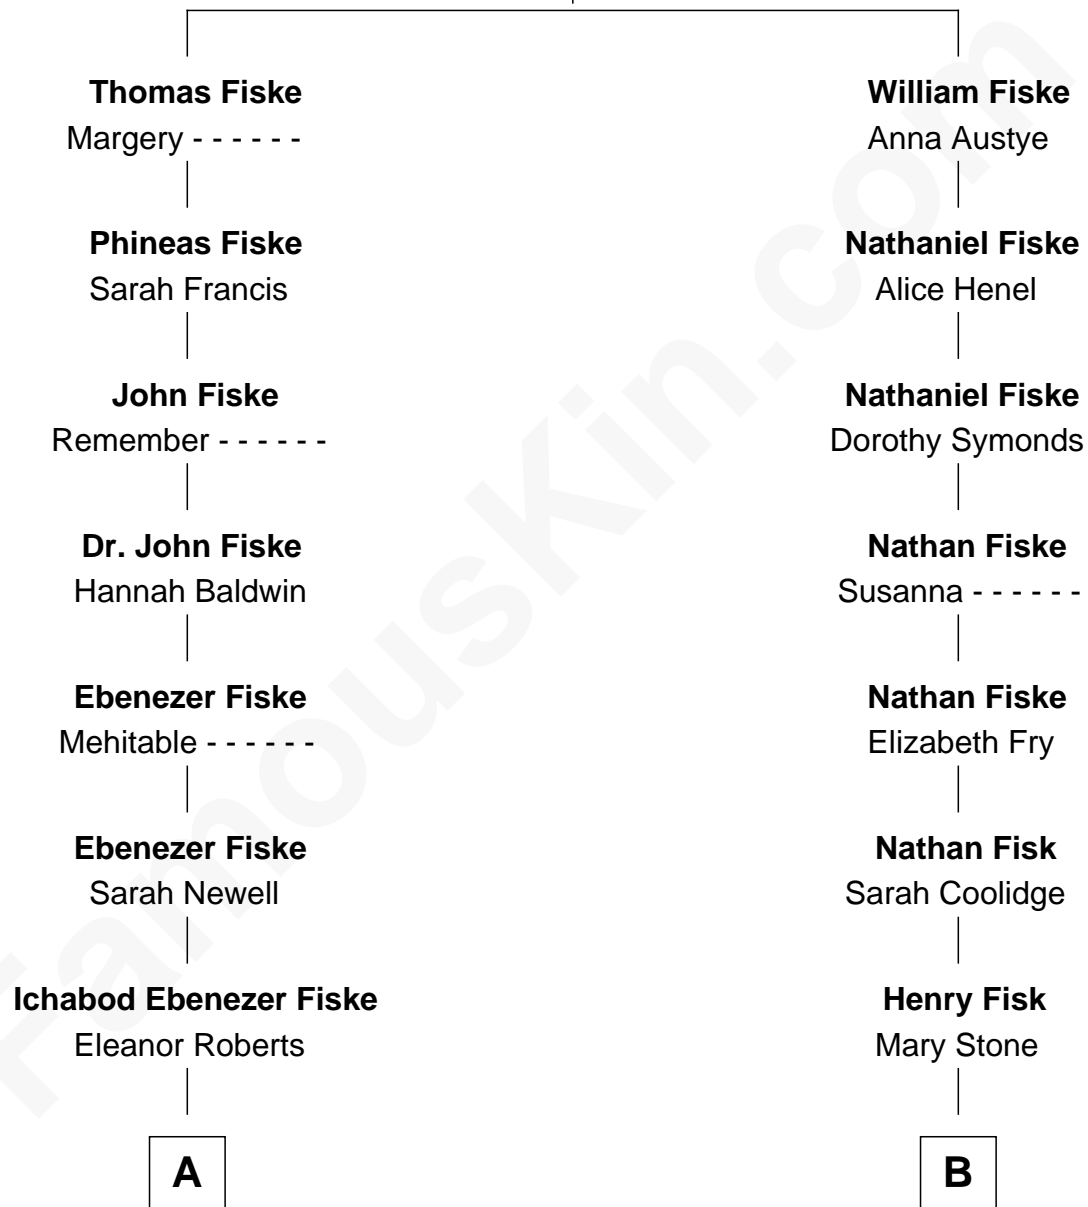

# FamousKin.com Relationship Chart of

**Christian Herter**

*59th Governor of Massachusetts*

11th cousin 1 time removed of

**Henry Fonda**

*Movie Actor*

**Robert Fiske**

Sibilla Gold

**A**

**Sarah Fiske**  
Erastus Miles

**Archibald Miles**  
Mary Treese

**Mary Miles**  
Christian Herter

**Albert Herter**  
Adele McGinnis

**Christian Herter**  
*59th Governor of Massachusetts*

**B**

**Beulah Fiske**  
Solomon Janes

**Nathan Janes**  
Celinda Dexter

**Henry Clinton Jaynes**  
Almira Louger Jacobs

**Henry Silas Jaynes**  
Elma L. Lanphear

**Herberta Elma Jaynes**  
William Brace Fonda

**Henry Fonda**  
*Movie Actor*