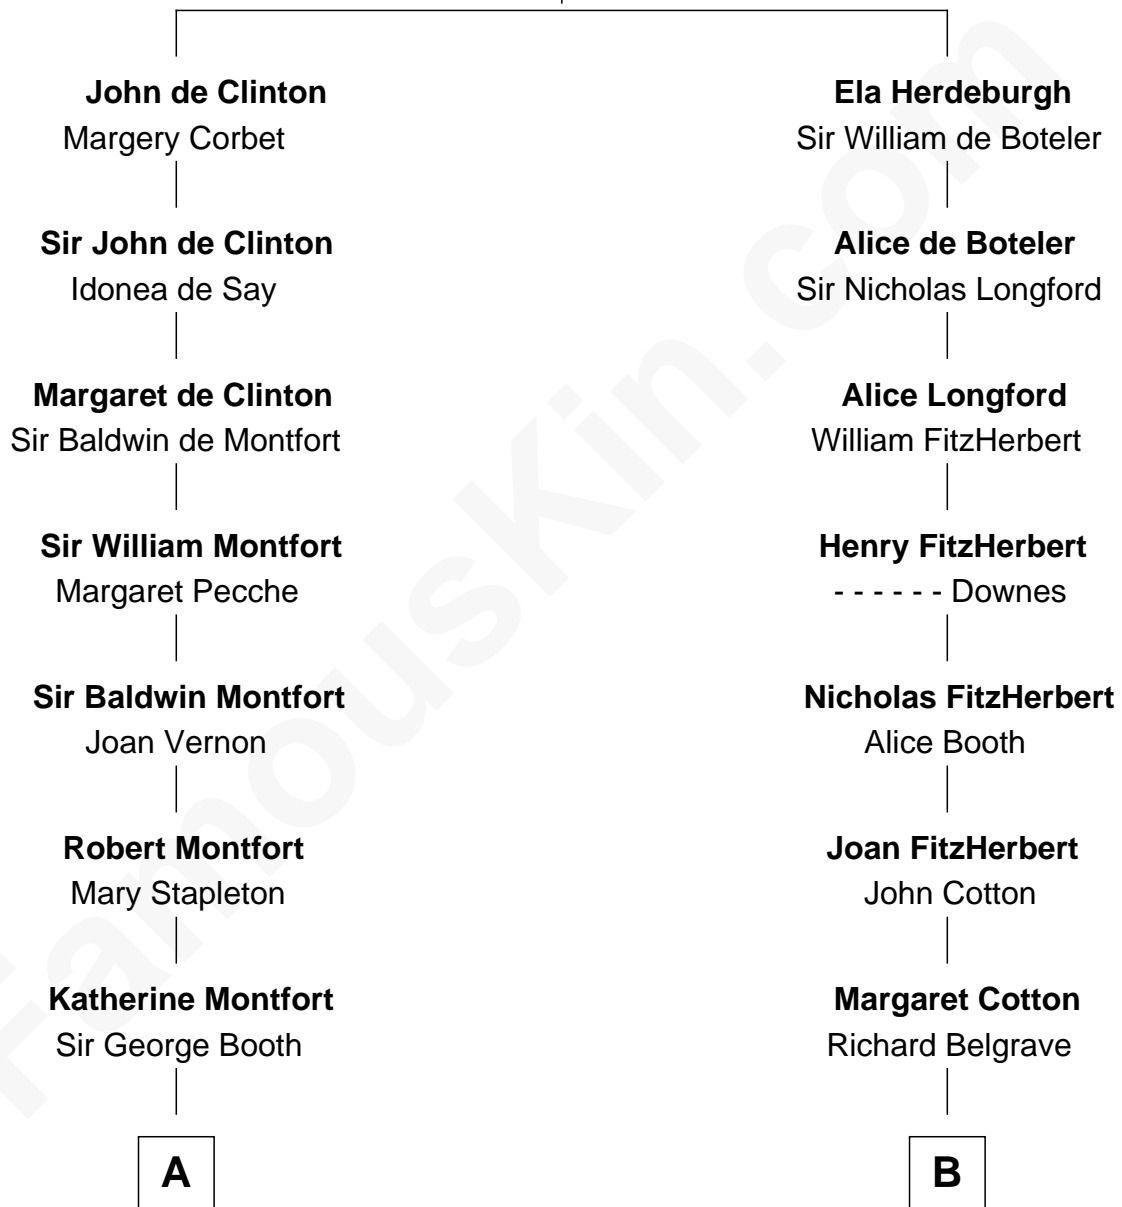

# FamousKin.com Relationship Chart of

**Christian Herter**

*59th Governor of Massachusetts*

21st cousin of

**Bette Davis**

*Movie Actress*

**Ida de Odingsells**

*with husband*

*John de Clinton*

*with husband*

*Sir Roger de Herdeburgh*

**C**

**Sarah Fiske**  
Erastus Miles

**Archibald Miles**  
Mary Treese

**Mary Miles**  
Christian Herter

**Albert Herter**  
Adele McGinnis

**Christian Herter**  
*59th Governor of Massachusetts*

**D**

**Benjamin W. Bailey**  
Latta Hopkins

**Harriet Jane Bailey**  
Charles Otis Thompson

**Harriet Eugenia Thompson**  
William Aaron Favor

**Ruth Augusta Favor**  
Harlow Morrell Davis