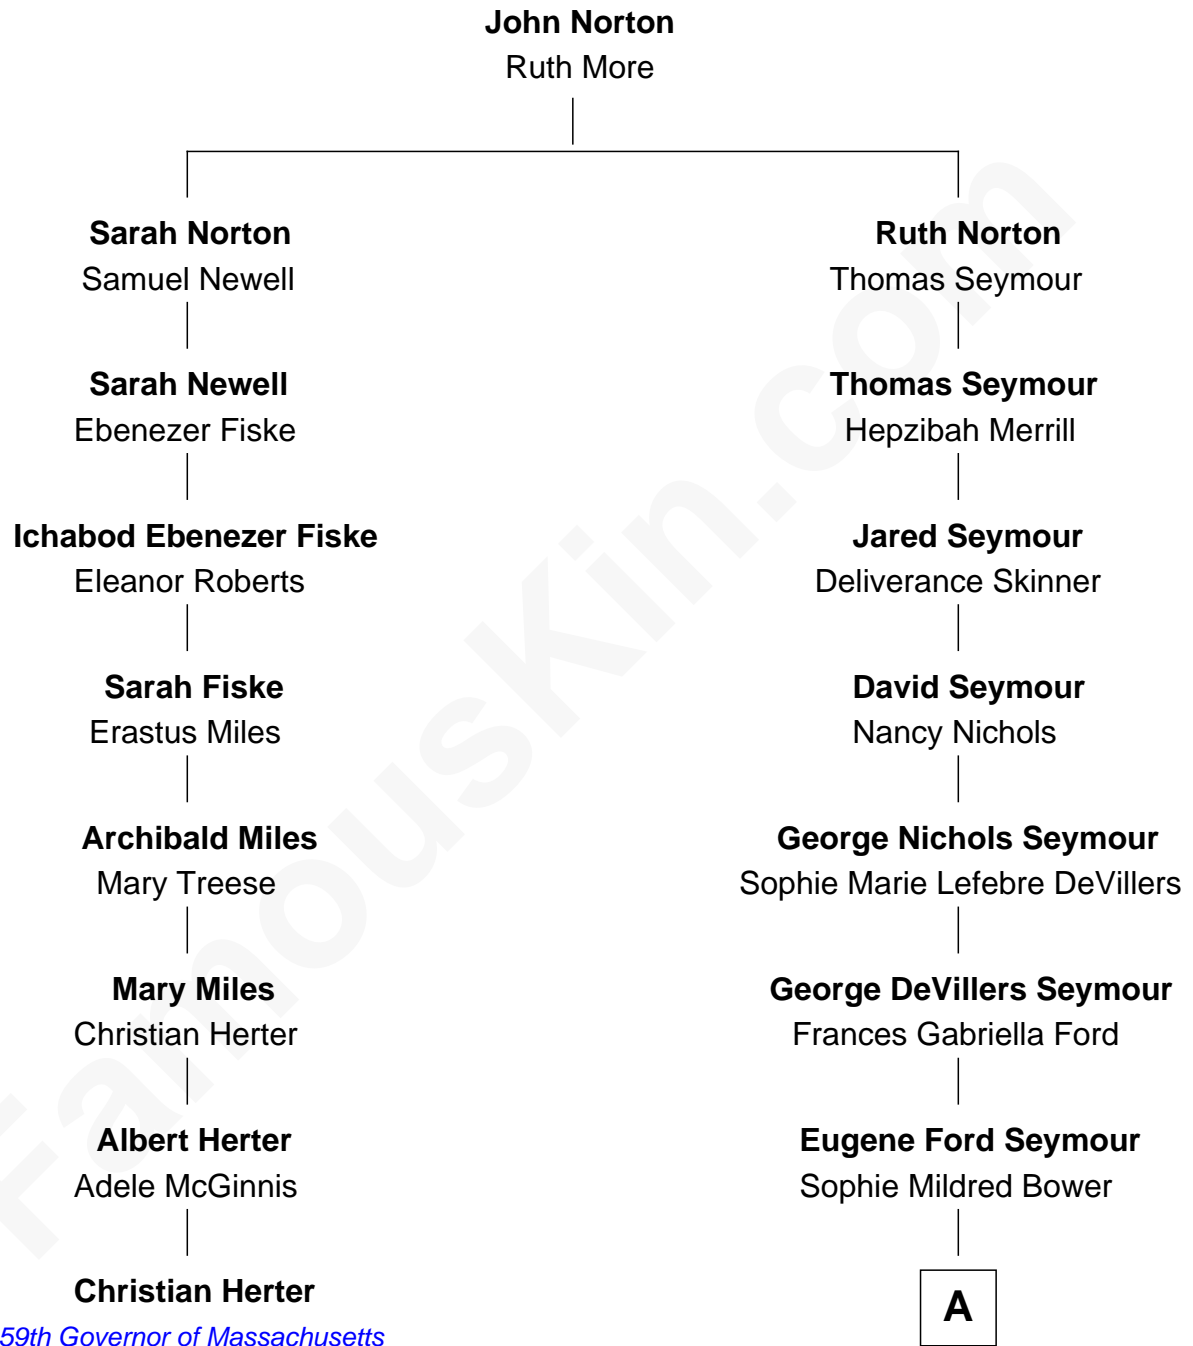

FamousKin.com

Relationship Chart of

Christian Herter

59th Governor of Massachusetts

7th cousin 1 time removed of

Jane Fonda
Movie Actress

A

Frances Ford Seymour