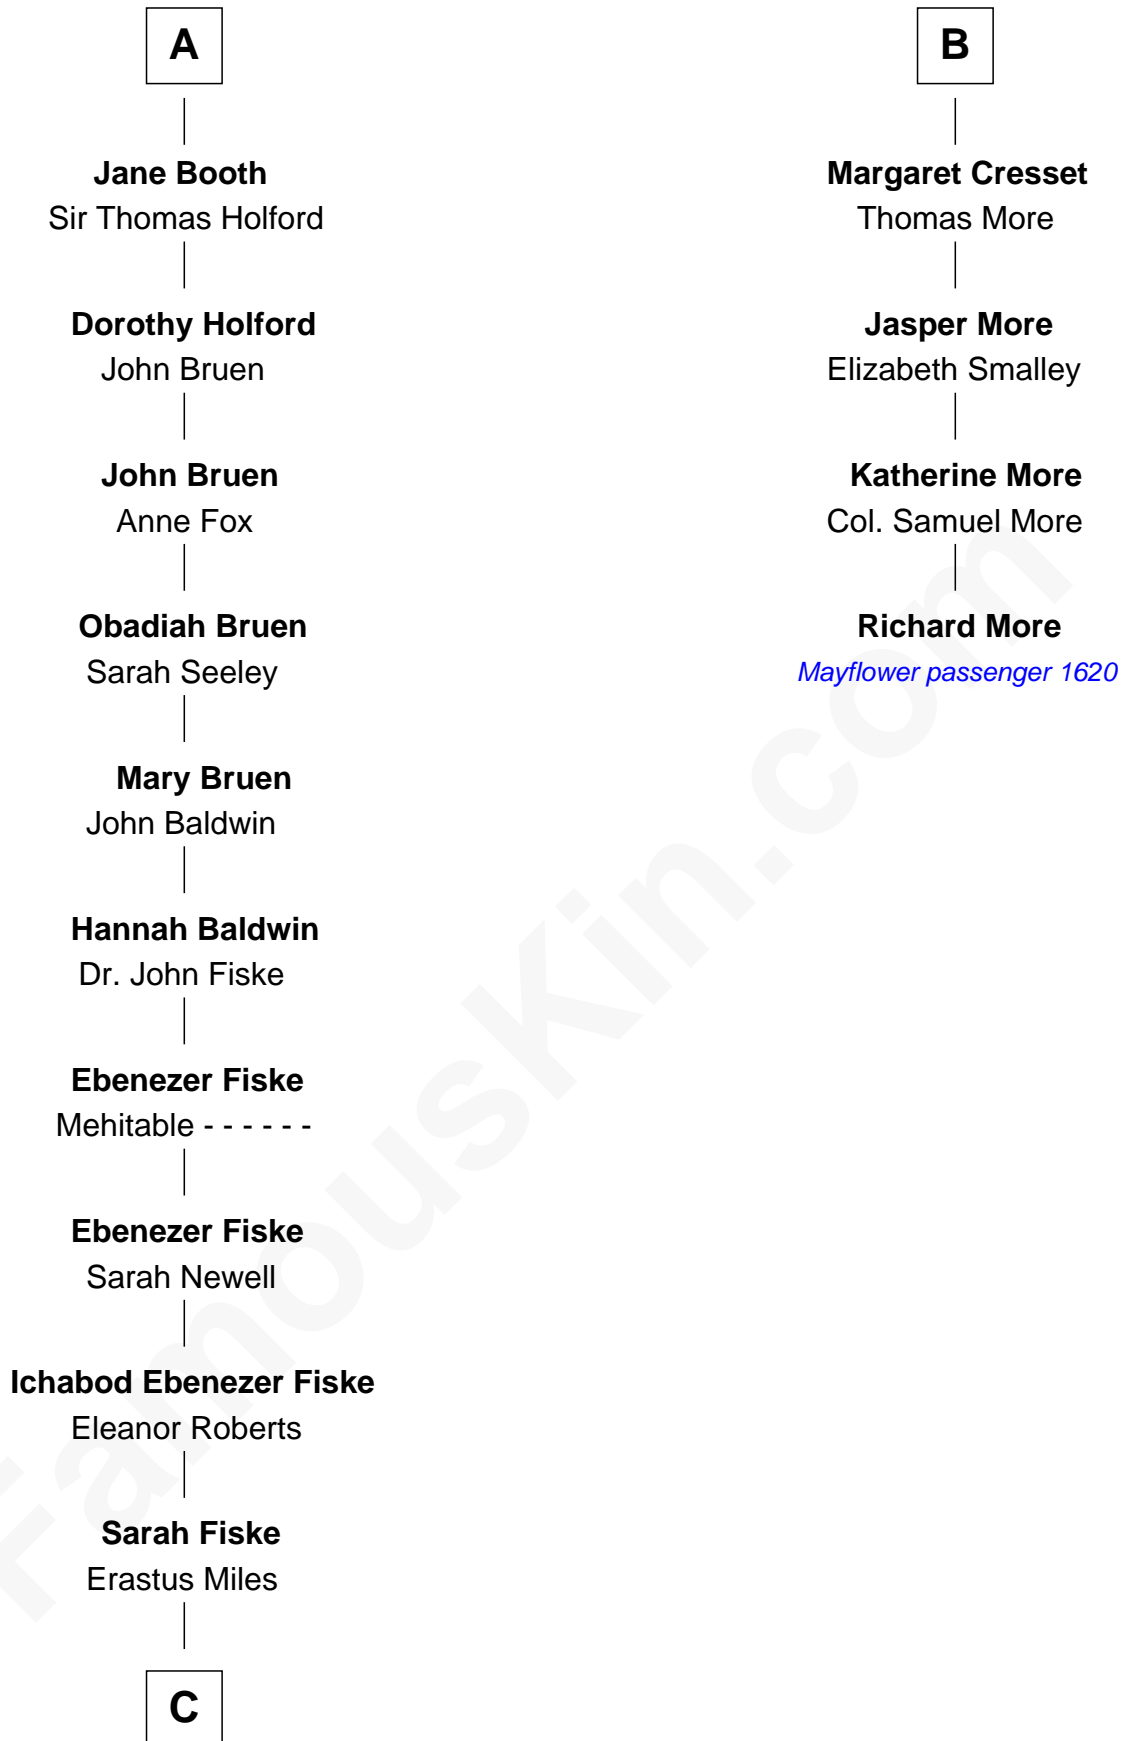

FamousKin.com

Relationship Chart of

Christian Herter

59th Governor of Massachusetts

10th cousin 10 times removed of

Richard More

(c1614 - c1696) Mayflower passenger 1620

MAYFLOWER

C

—
Archibald Miles

Mary Treese

—
Mary Miles

Christian Herter

—
Albert Herter

Adele McGinnis

—
Christian Herter

59th Governor of Massachusetts

FamousKin.com