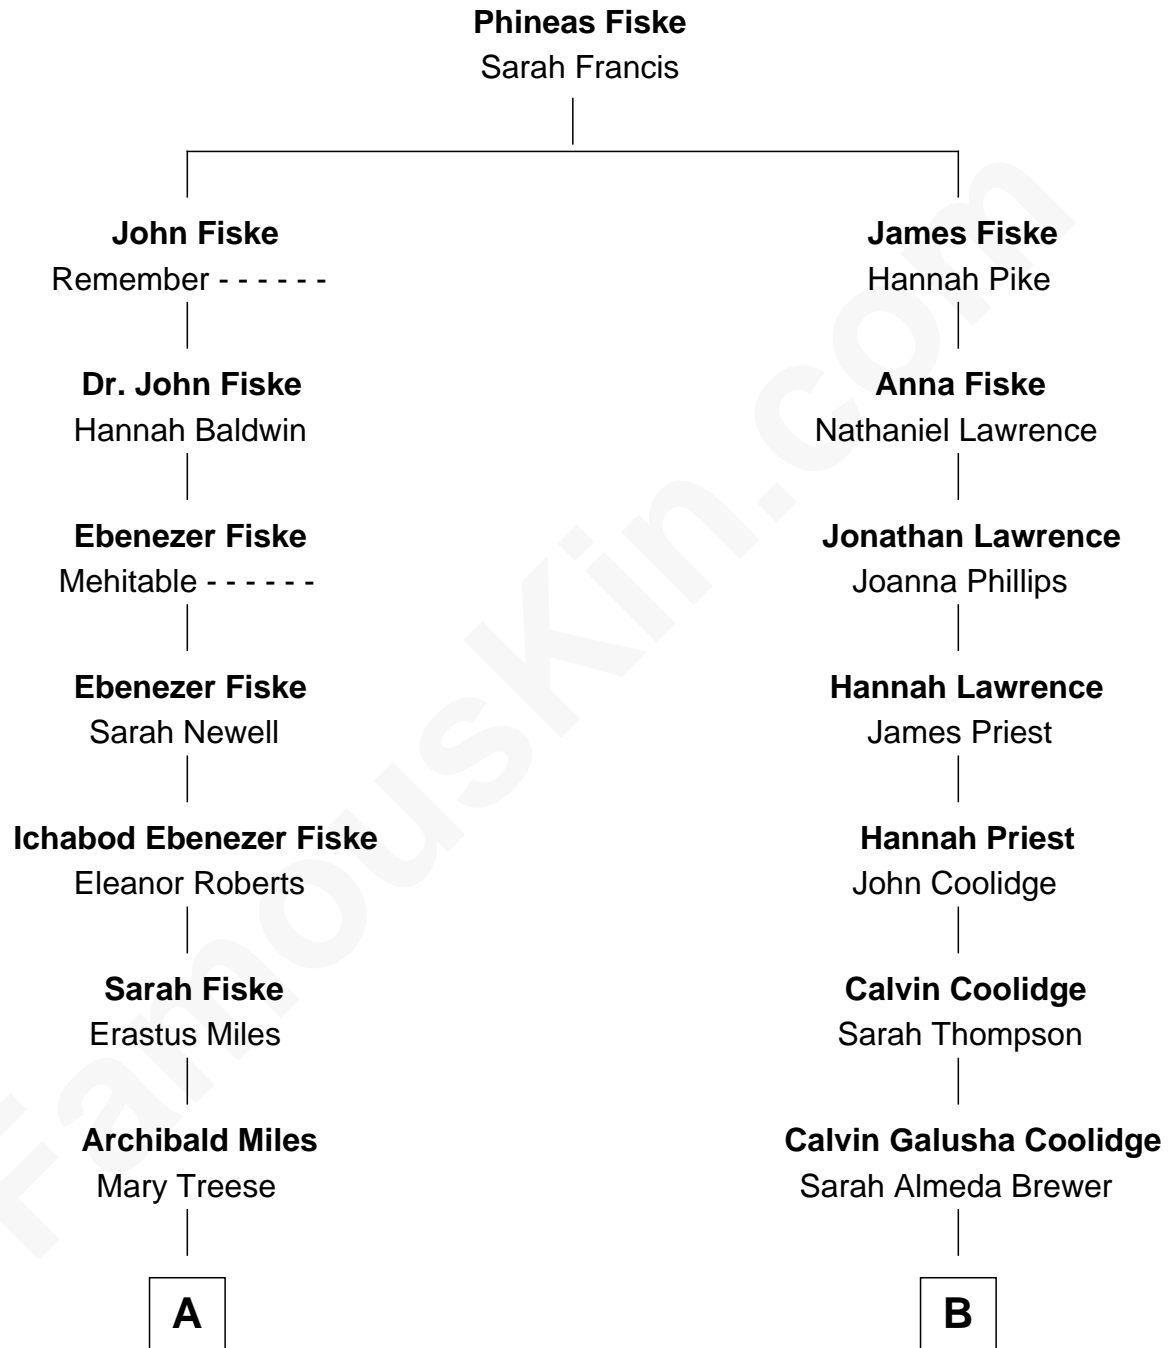

# FamousKin.com Relationship Chart of

**Christian Herter**

*59th Governor of Massachusetts*

8th cousin 1 time removed of

**Calvin Coolidge**

*30th U.S. President*

**A**

**Mary Miles**  
Christian Herter

**Albert Herter**  
Adele McGinnis

**Christian Herter**  
*59th Governor of Massachusetts*

**B**

**Col. John Calvin Coolidge**  
Victoria Josephine Moor

**Calvin Coolidge**  
*30th U.S. President*

FamousKin.com