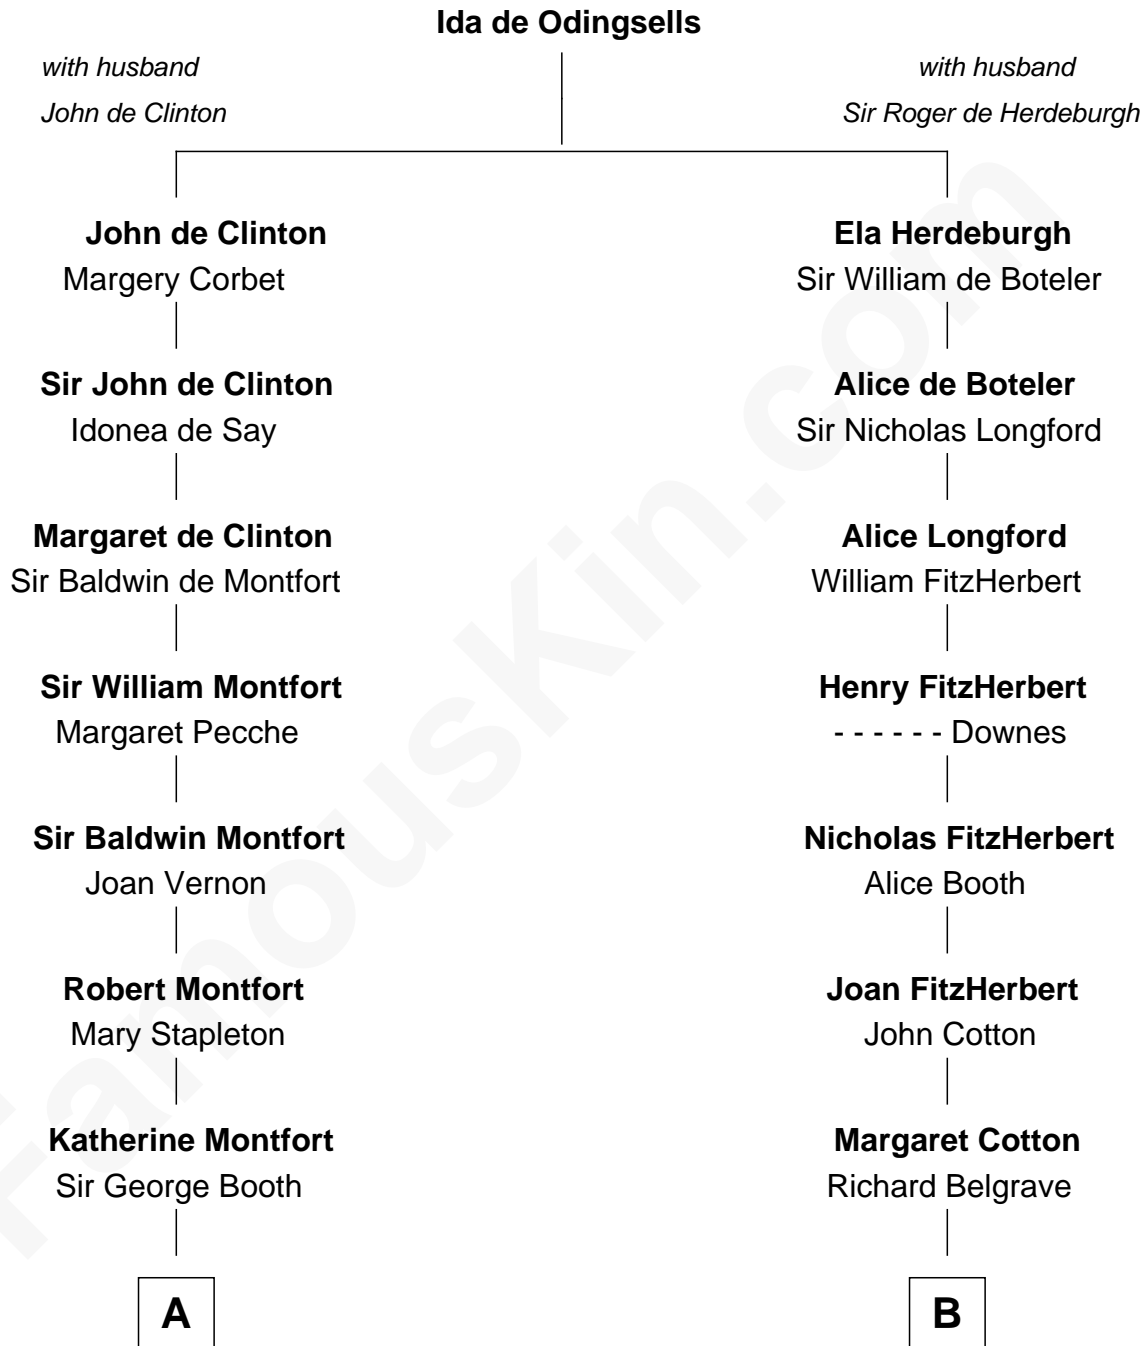

# FamousKin.com Relationship Chart of

**Christian Herter**

*59th Governor of Massachusetts*

20th cousin 1 time removed of

**Calvin Coolidge**

*30th U.S. President*

**C**

**Sarah Fiske**  
Erastus Miles

**Archibald Miles**  
Mary Treese

**Mary Miles**  
Christian Herter

**Albert Herter**  
Adele McGinnis

**Christian Herter**  
*59th Governor of Massachusetts*

**D**

**Mary Davis**  
John Dunlap Moor

**Hiram Dunlap Moor**  
Abigail Pinney Franklin

**Victoria Josephine Moor**  
Col. John Calvin Coolidge

**Calvin Coolidge**  
*30th U.S. President*

FamousKin.com