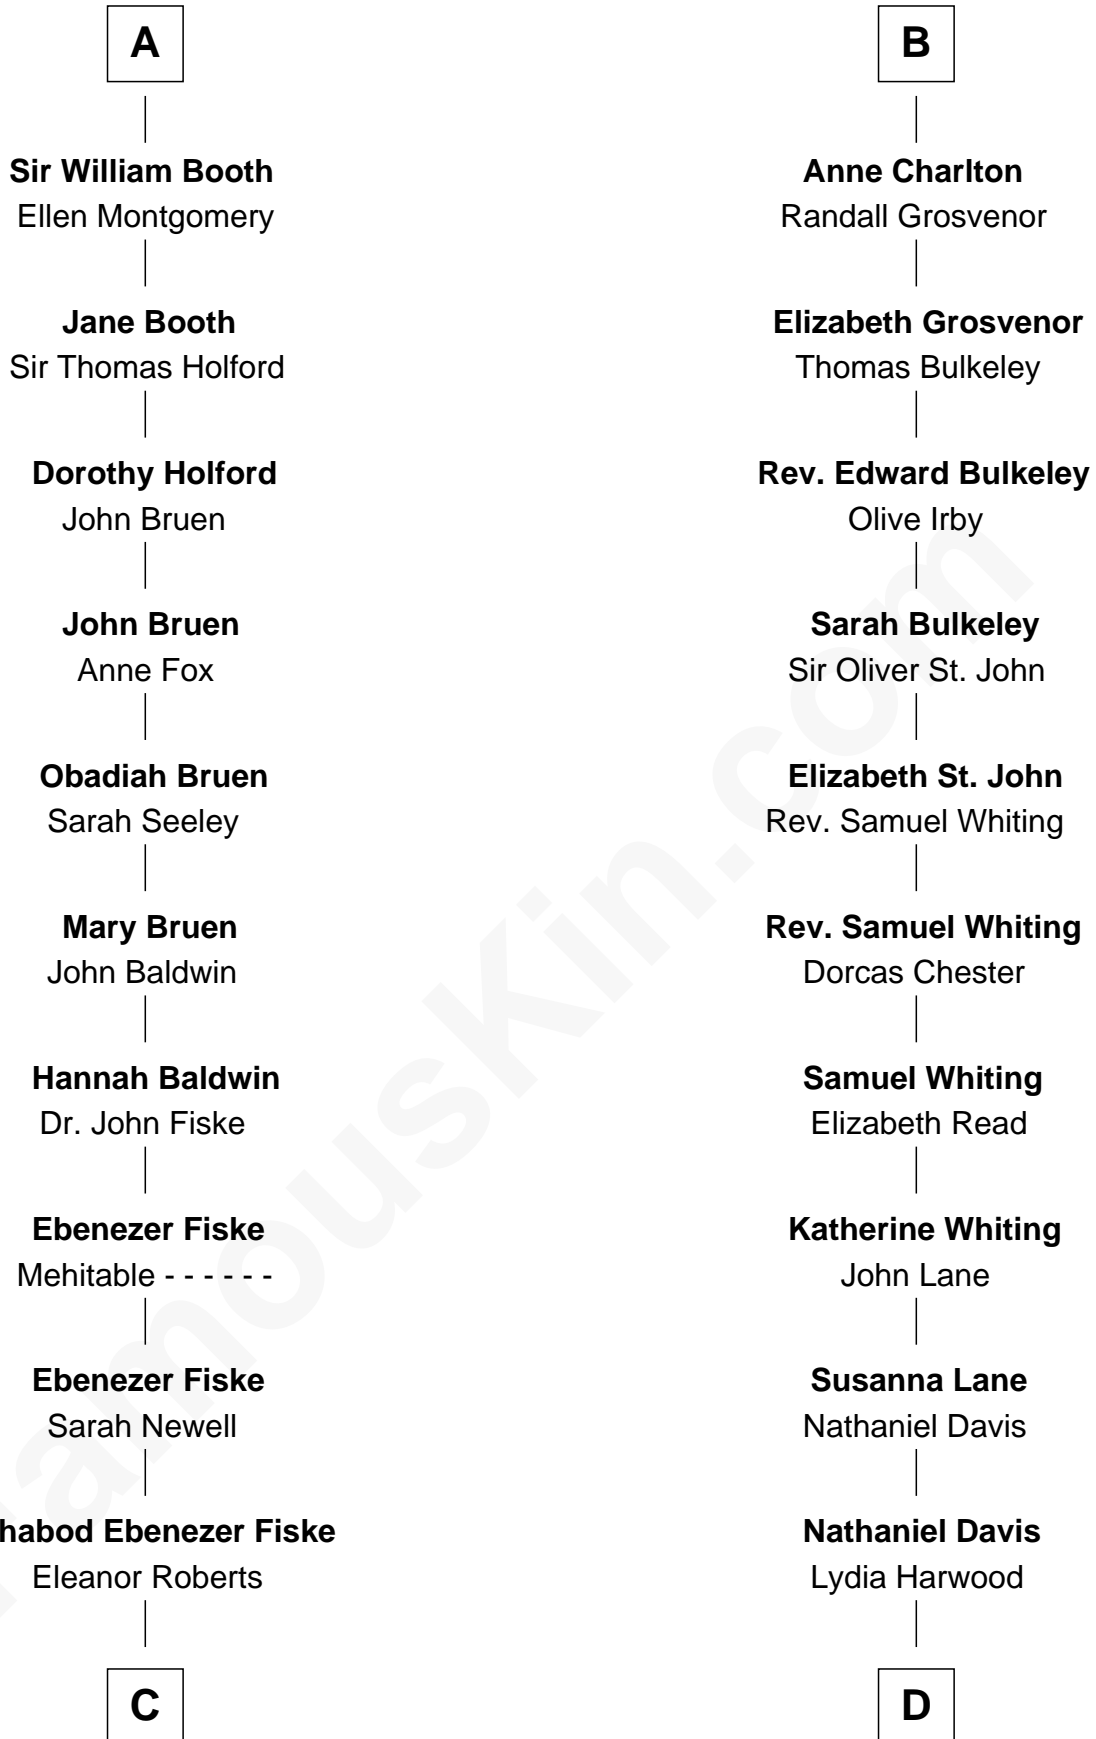

FamousKin.com Relationship Chart of

Christian Herter

59th Governor of Massachusetts

20th cousin 1 time removed of

Calvin Coolidge

30th U.S. President

Sir Alan la Zouche

Eleanor de Segrave

C

Sarah Fiske
Erastus Miles

Archibald Miles
Mary Treese

Mary Miles
Christian Herter

Albert Herter
Adele McGinnis

Christian Herter
59th Governor of Massachusetts

D

Mary Davis
John Dunlap Moor

Hiram Dunlap Moor
Abigail Pinney Franklin

Victoria Josephine Moor
Col. John Calvin Coolidge

Calvin Coolidge
30th U.S. President

FamousKin.com