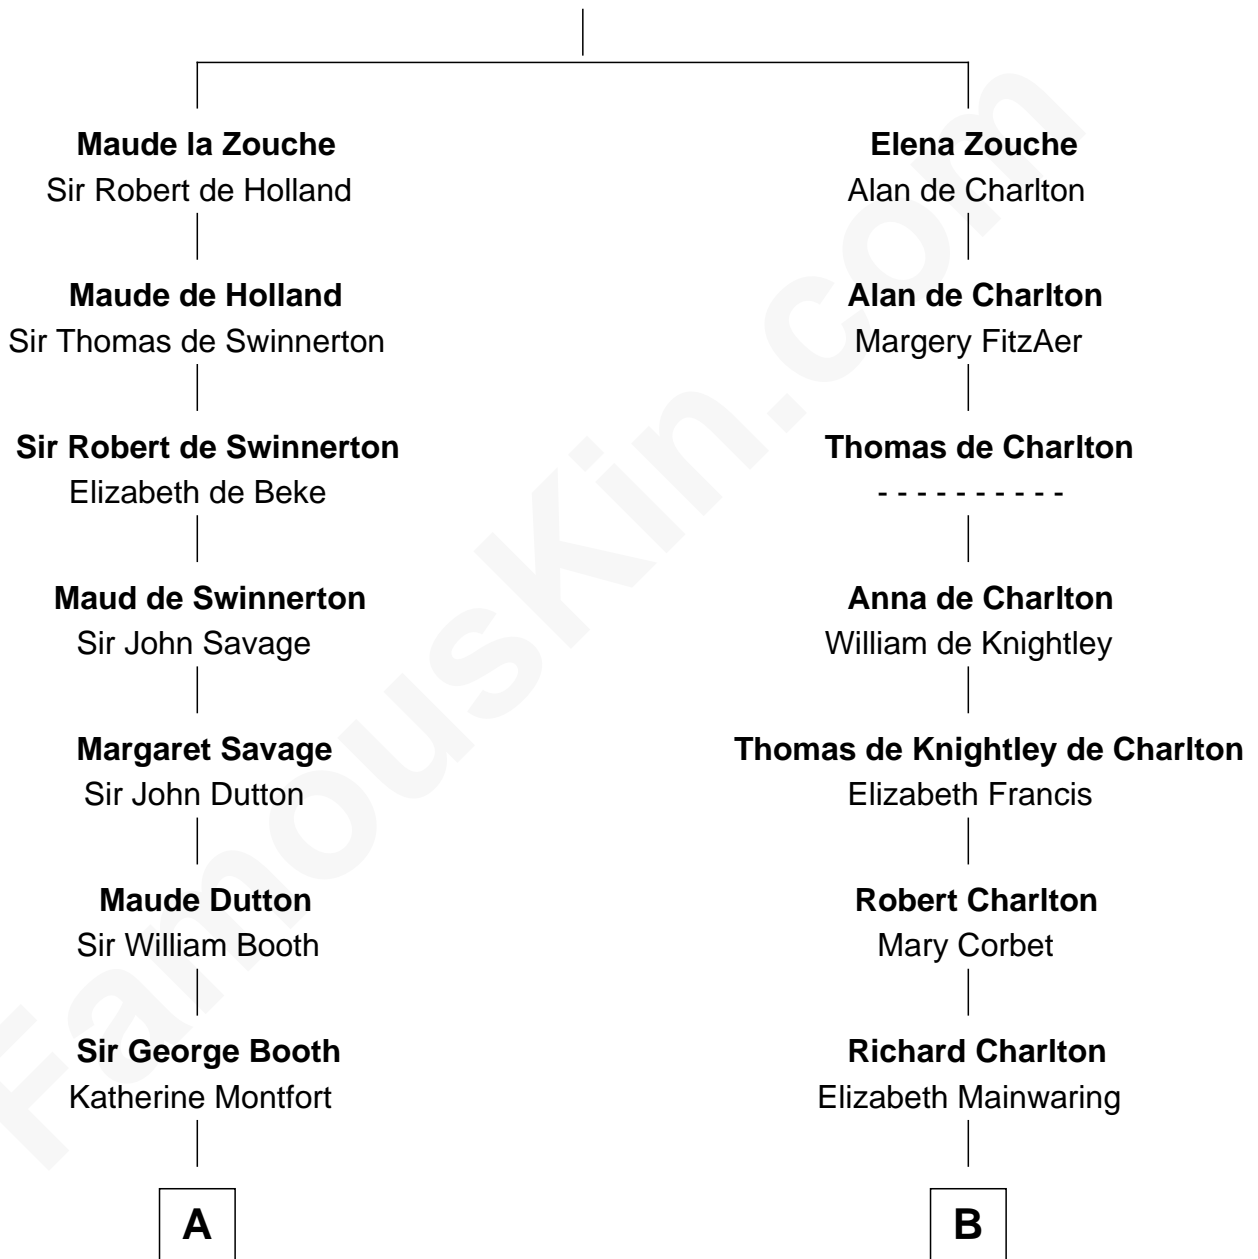

FamousKin.com Relationship Chart of

Christian Herter

59th Governor of Massachusetts

20th cousin 1 time removed of

Calvin Coolidge

30th U.S. President

Sir Alan la Zouche

Eleanor de Segrave

C

Sarah Fiske
Erastus Miles

Archibald Miles
Mary Treese

Mary Miles
Christian Herter

Albert Herter
Adele McGinnis

Christian Herter
59th Governor of Massachusetts

D

Mary Davis
John Dunlap Moor