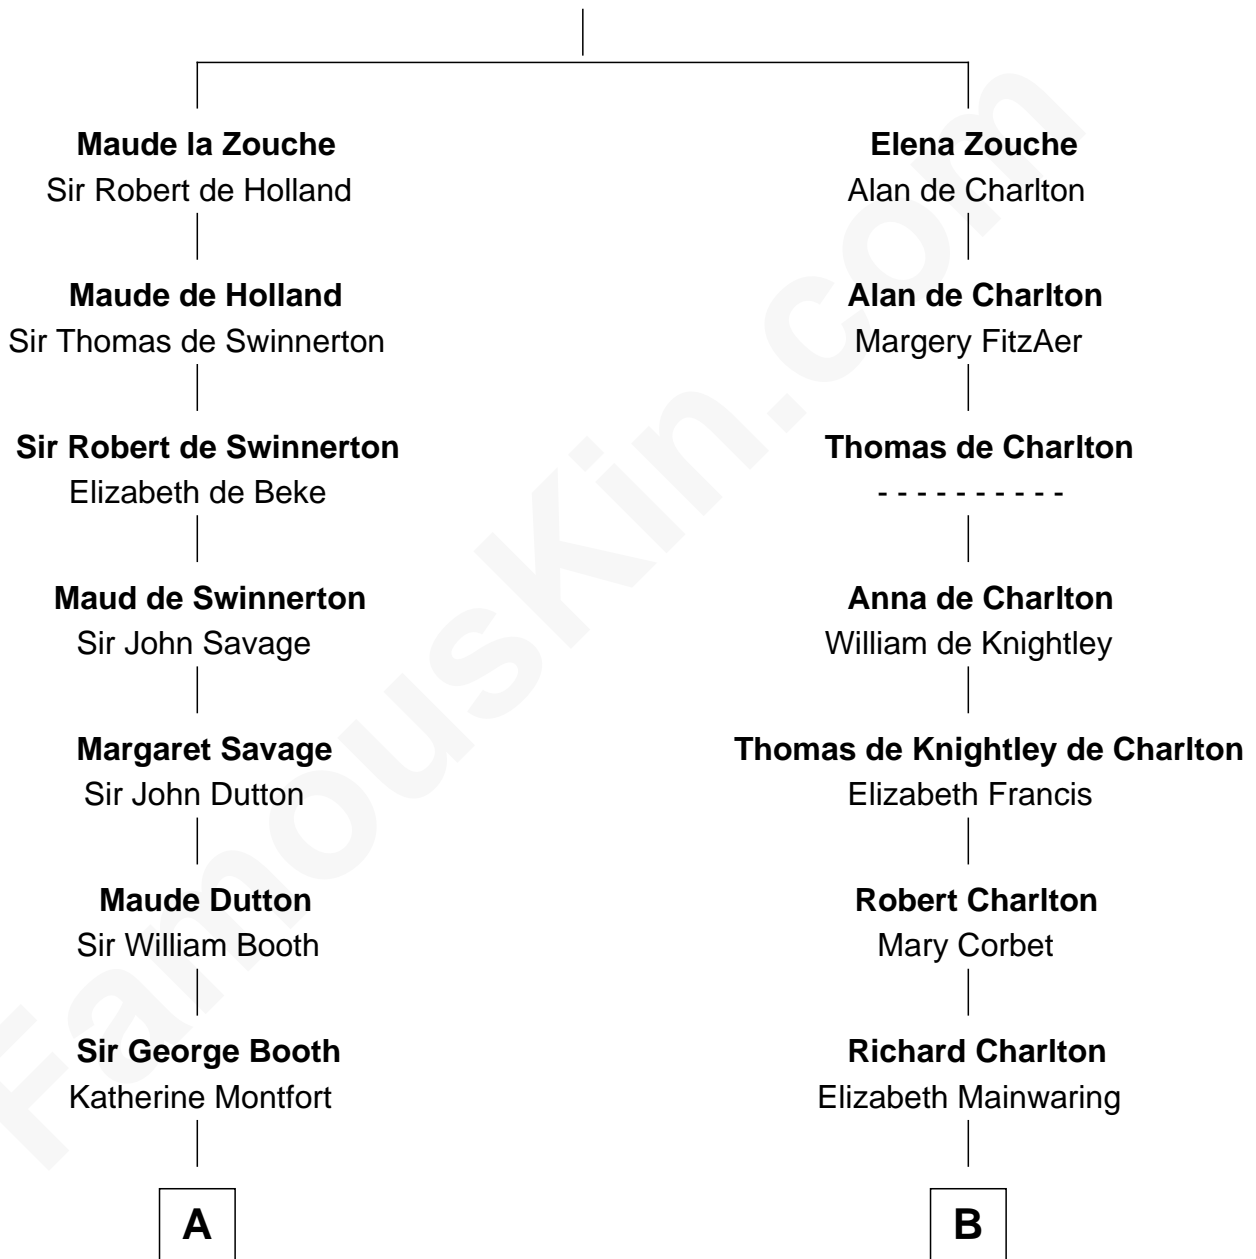

# FamousKin.com Relationship Chart of

**Christian Herter**

*59th Governor of Massachusetts*

19th cousin 2 times removed of

**Norman Rockwell**

*American Artist*

**Sir Alan la Zouche**

Eleanor de Segrave

**C**

**Sarah Fiske**  
Erastus Miles

**Archibald Miles**  
Mary Treese

**Mary Miles**  
Christian Herter

**Albert Herter**  
Adele McGinnis

**Christian Herter**  
*59th Governor of Massachusetts*

**D**

**John William Rockwell**  
Phebe Boyce Waring

**Jarvis Waring Rockwell**  
Anne Mary Hill

**Norman Rockwell**  
*American Artist*

FamousKin.com