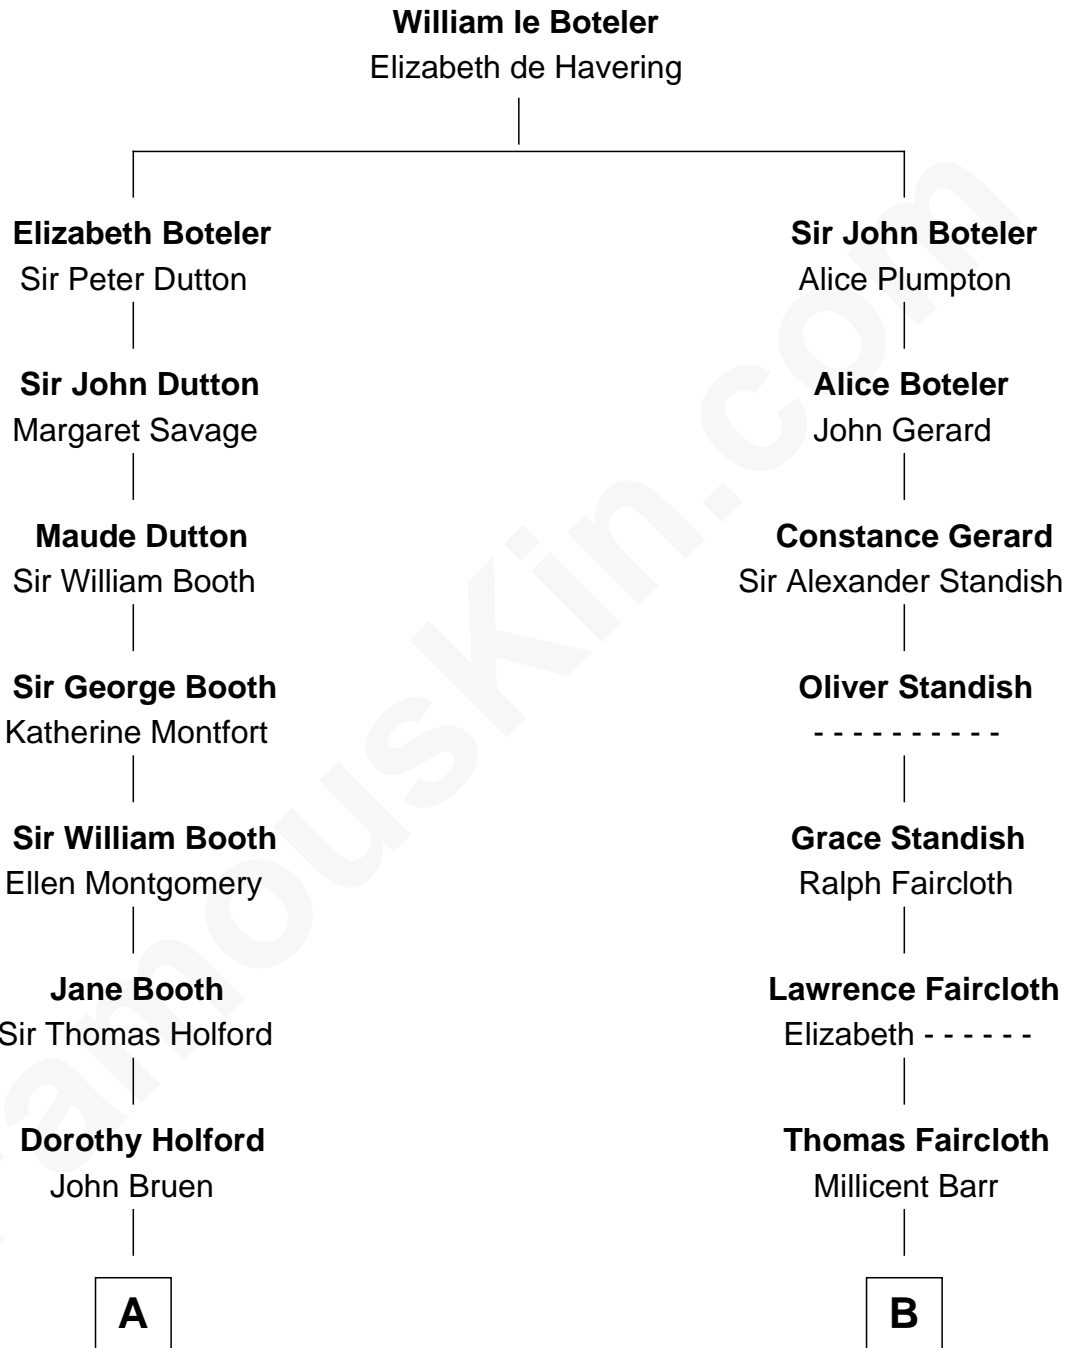

## Relationship Chart of

### Christian Herter

59th Governor of Massachusetts

18th cousin 2 times removed of

**Matt Damon**

Movie Actor

**C**

**Albert Herter**  
Adele McGinnis

**Christian Herter**  
*59th Governor of Massachusetts*

**D**

**Alberth Howe Damon**  
Grace Henrietta Telfer

**Albert Howe Damon**  
Roberta M. Fay

**Kent Telfer Damon**  
Nancy June Carlsson-Paige

**Matt Damon**  
*Movie Actor*

FamousKin.com