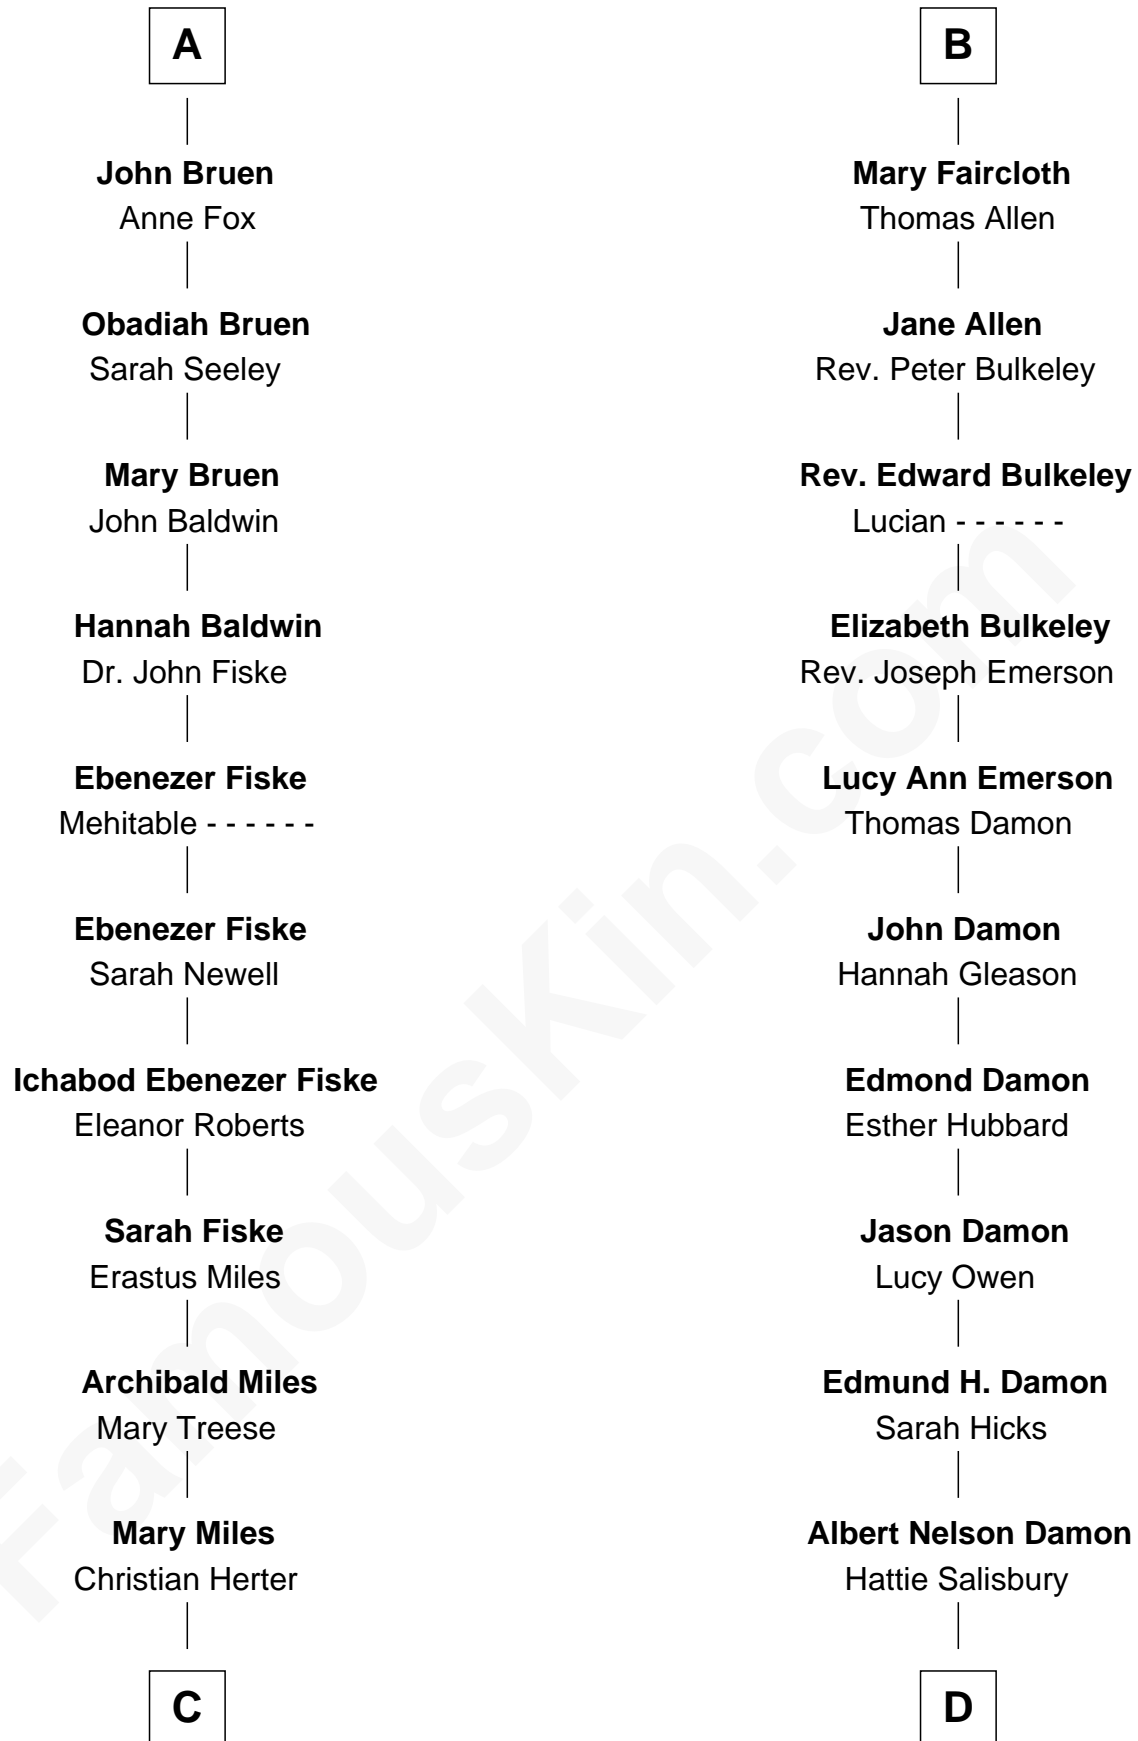

## Relationship Chart of

### Christian Herter

59th Governor of Massachusetts

18th cousin 2 times removed of

**Matt Damon**

Movie Actor

**C**

**Albert Herter**  
Adele McGinnis

**Christian Herter**  
*59th Governor of Massachusetts*

**D**

**Alberth Howe Damon**  
Grace Henrietta Telfer

**Albert Howe Damon**  
Roberta M. Fay

**Kent Telfer Damon**  
Nancy June Carlsson-Paige

**Matt Damon**  
*Movie Actor*

FamousKin.com