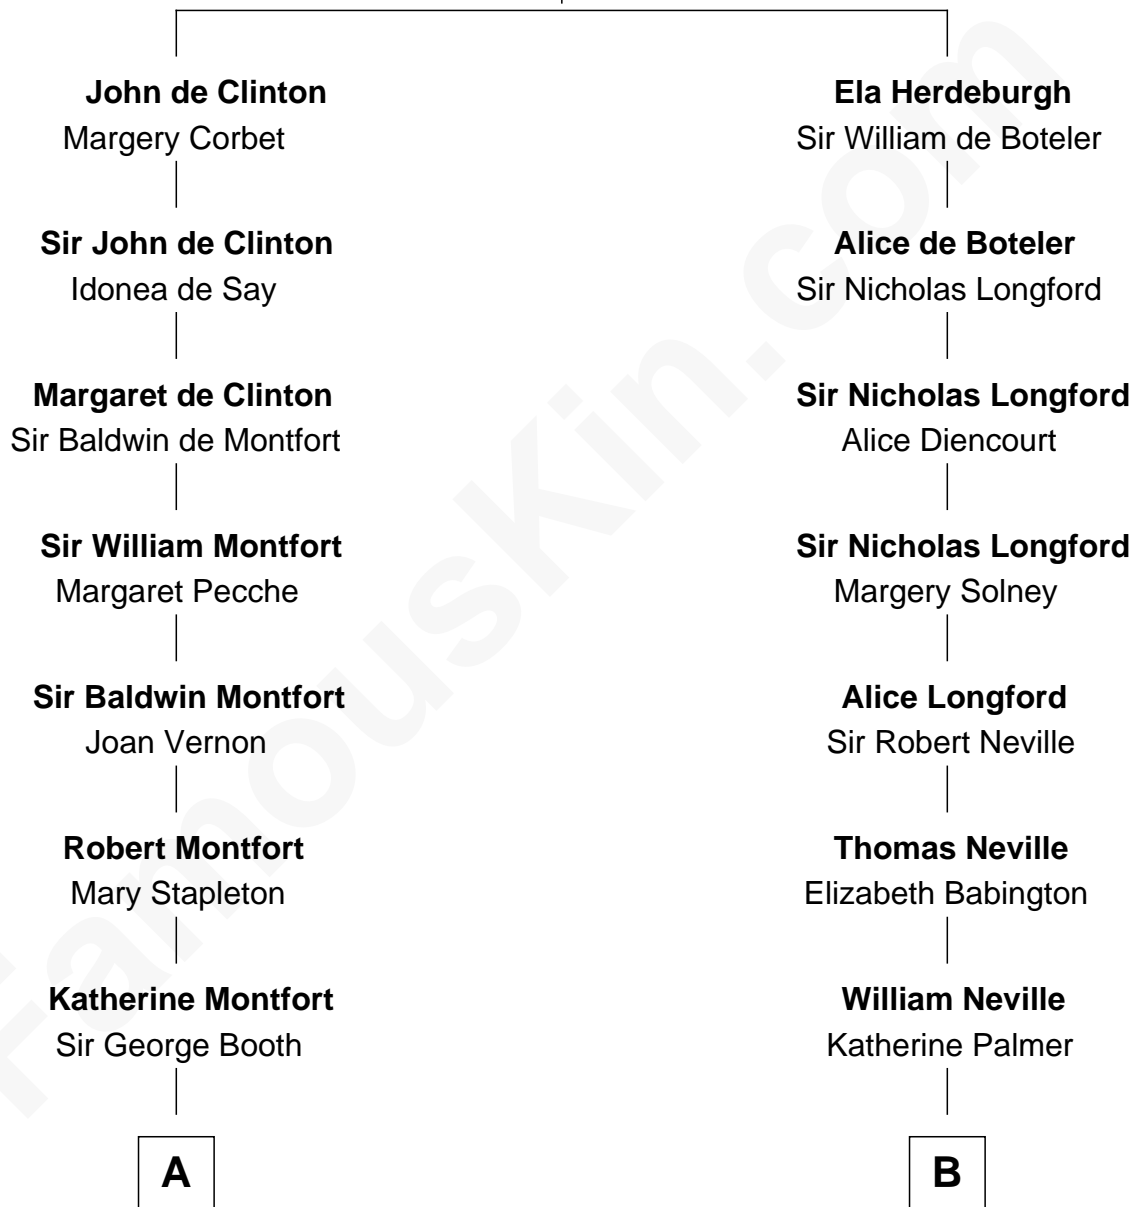

# FamousKin.com Relationship Chart of

**Christian Herter**

*59th Governor of Massachusetts*

21st cousin of

**Liz Claiborne**

*Fashion Designer and Founder of Liz Claiborne Inc.*

**Ida de Odingsells**

*with husband*

*John de Clinton*

*with husband*

*Sir Roger de Herdeburgh*

**C**

**Sarah Fiske**  
Erastus Miles

**Archibald Miles**  
Mary Treese

**Mary Miles**  
Christian Herter

**Albert Herter**  
Adele McGinnis

**Christian Herter**  
*59th Governor of Massachusetts*

**D**

**William Charles Cole Claiborne**  
Clarisse Duralde

**William Charles Cole Claiborne**  
Louise de Balathier

**Fernand Claiborne**  
Marie Louise Villeré